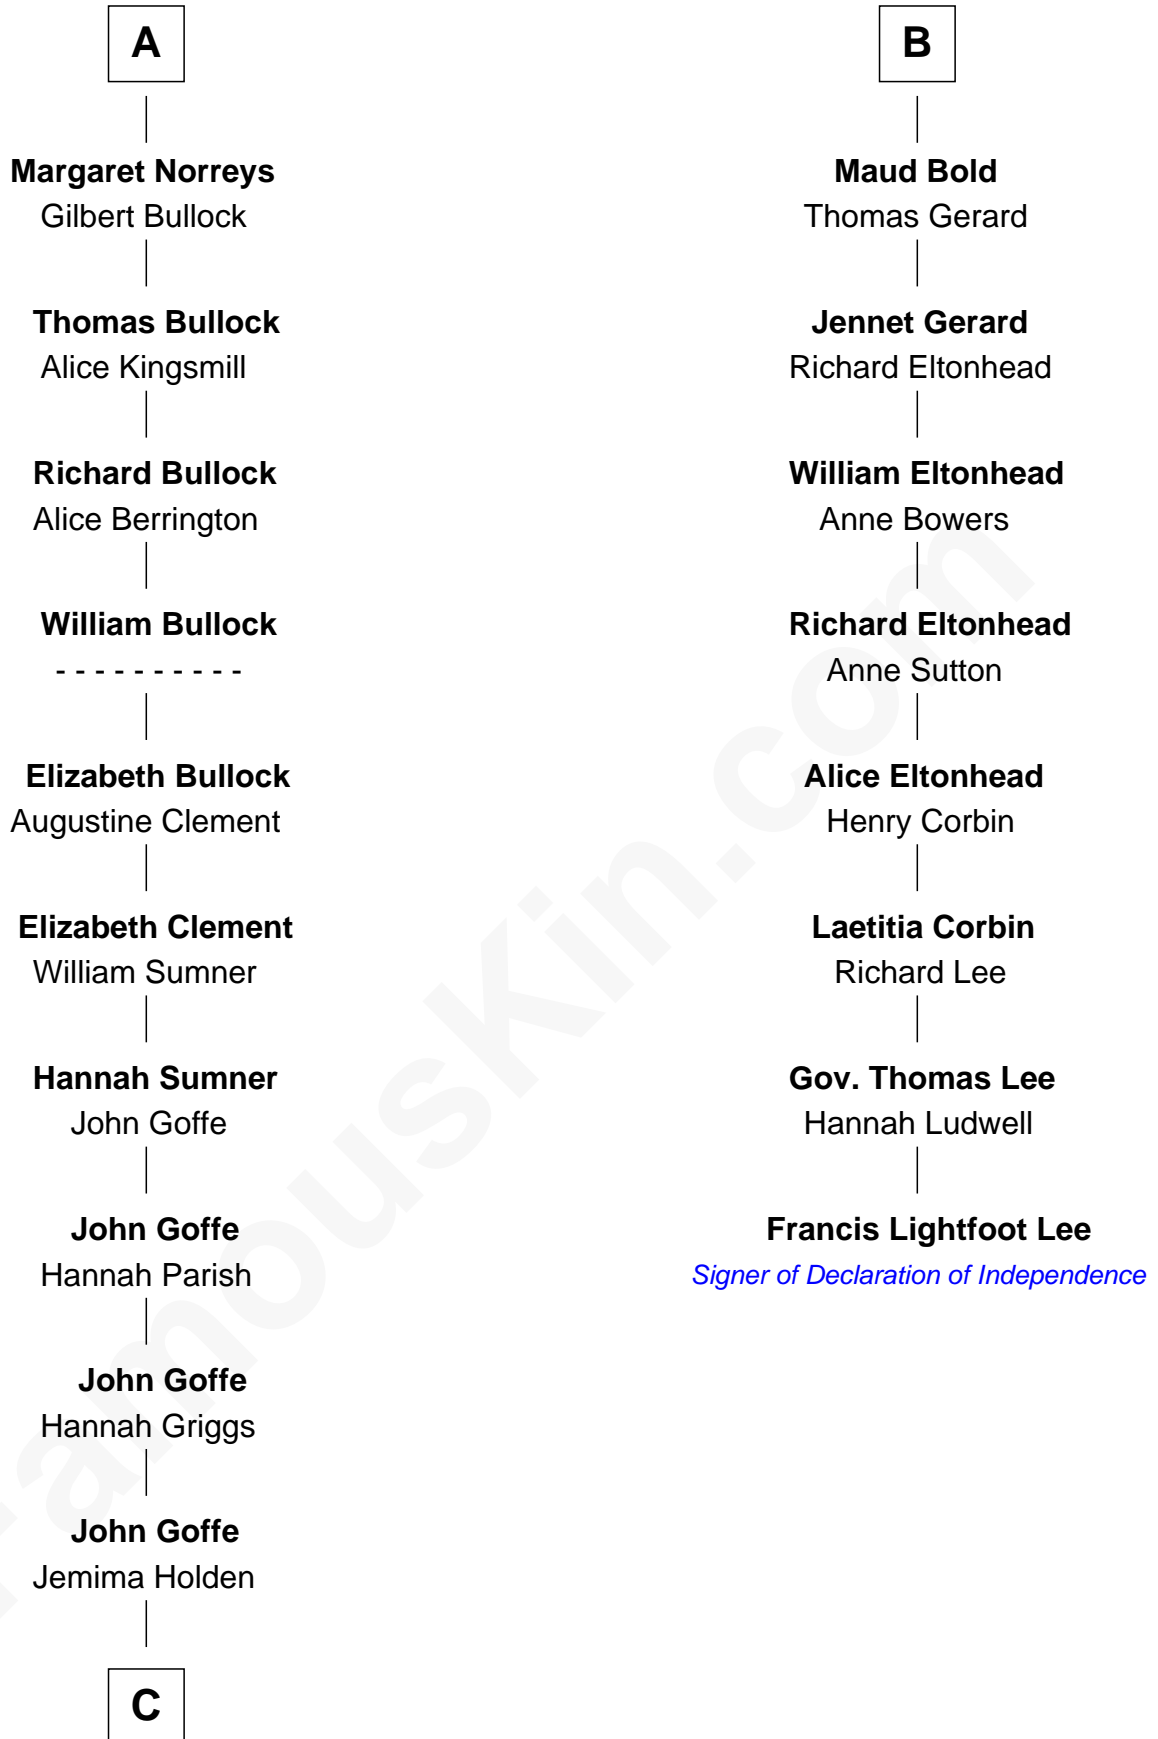

FamousKin.com

Relationship Chart of

Lou (Henry) Hoover

First Lady of President Herbert Hoover

14th cousin 7 times removed of

Francis Lightfoot Lee

Signer of the Declaration of Independence

C

Polly Goffe
Josiah Wallace

Nancy M. Wallace
John Scobey

Philomelia Sophia Scobey
Phineas Weed

Florence Ida Weed
Charles Delano Henry

Lou (Henry) Hoover
First Lady of Herbert Hoover

FamousKin.com