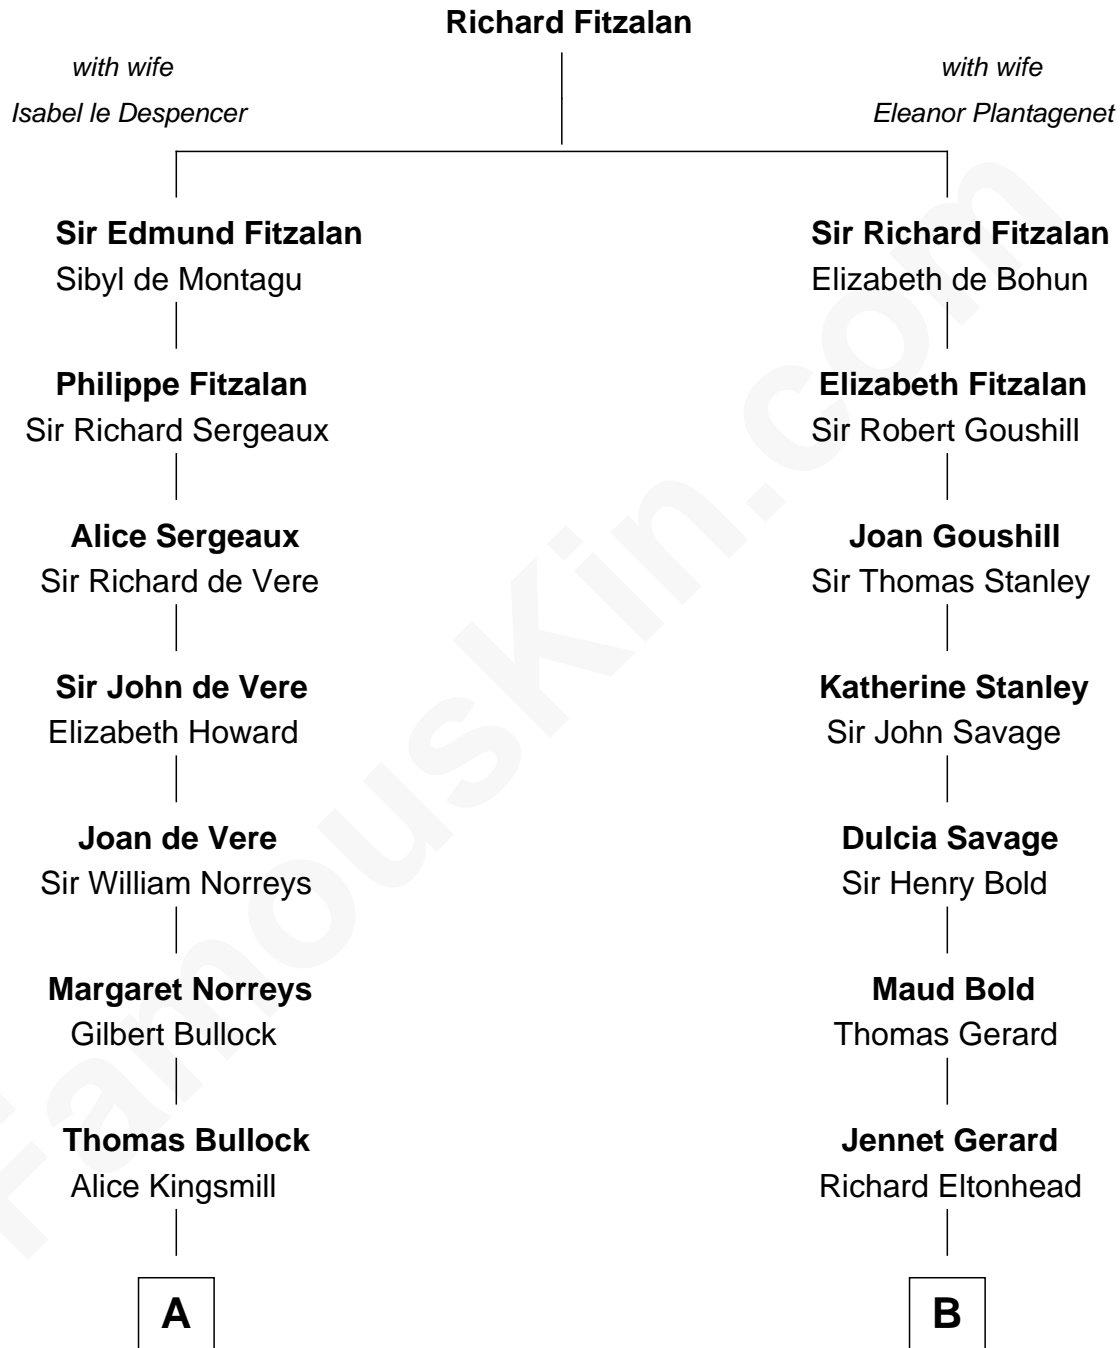

Francis Lightfoot Lee

Signer of the Declaration of Independence