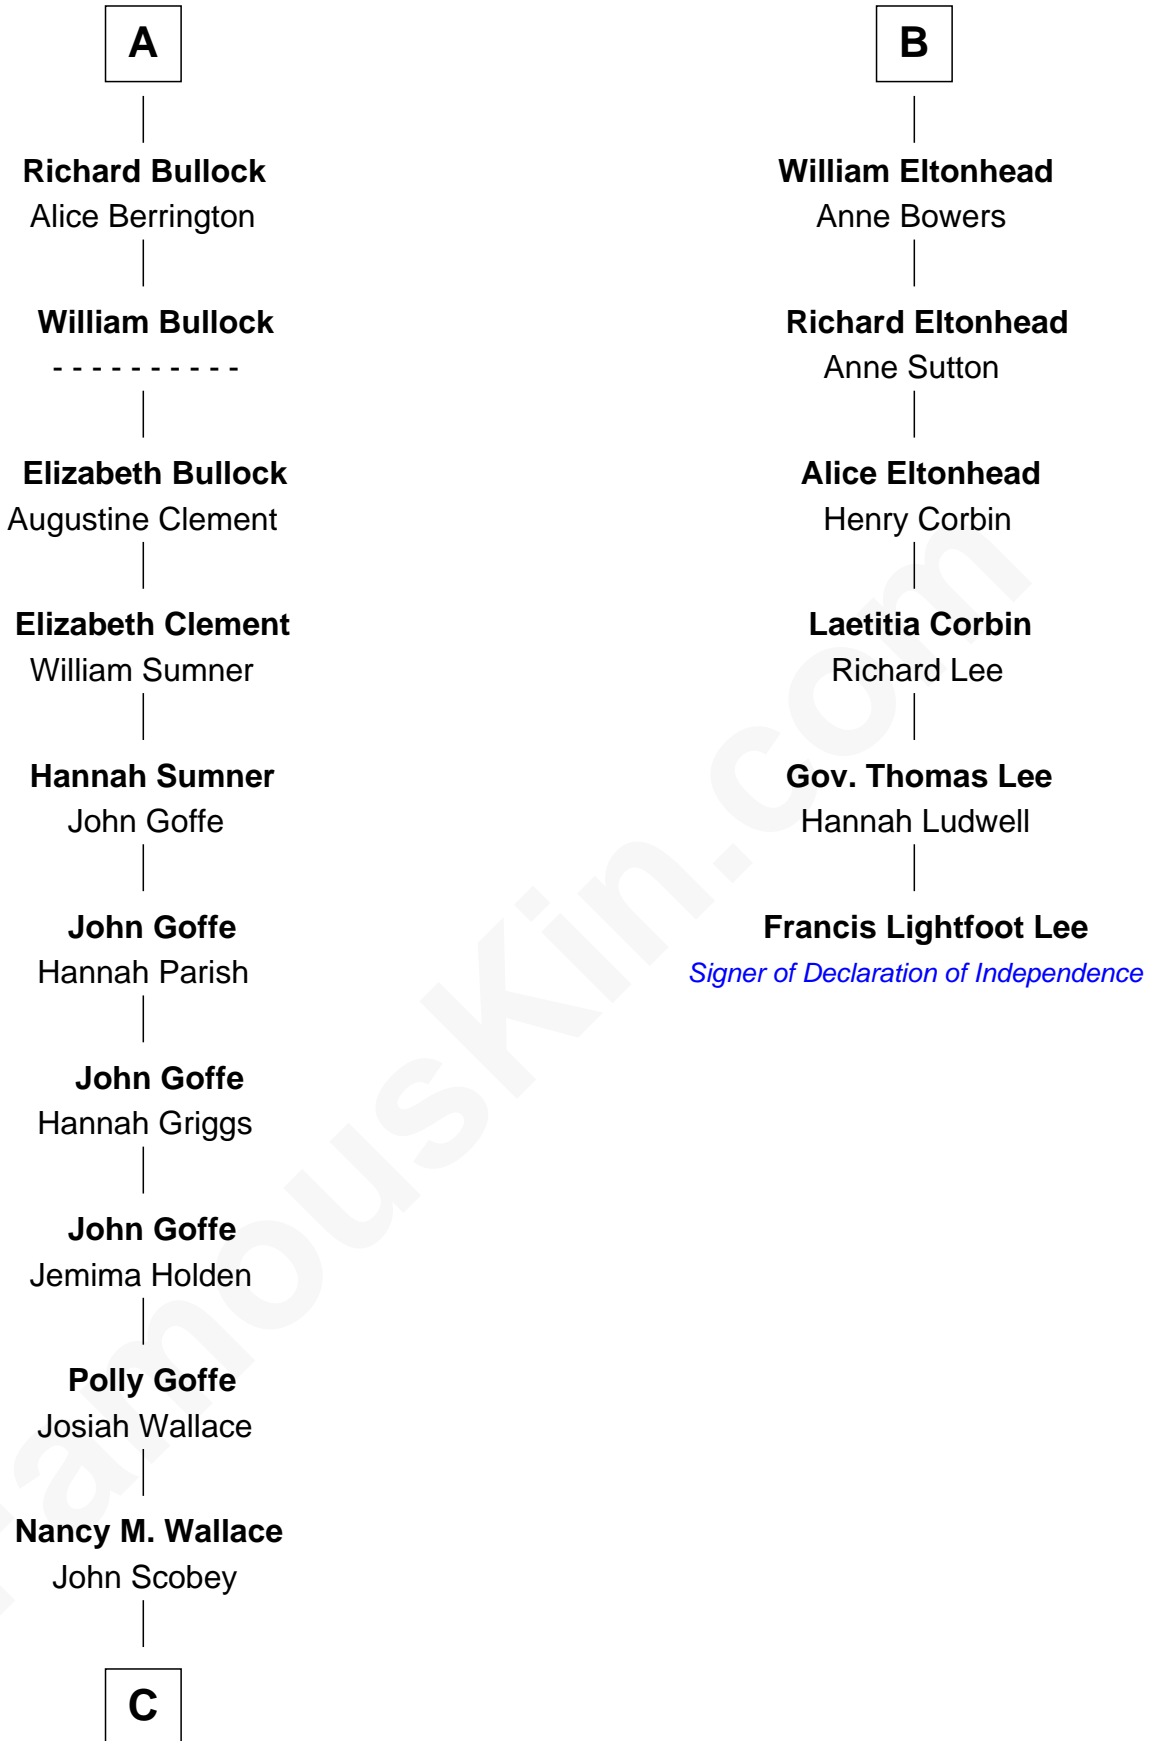

## Relationship Chart of

### Lou (Henry) Hoover

*First Lady of President Herbert Hoover*

12th cousin 7 times removed of

### Francis Lightfoot Lee

*Signer of the Declaration of Independence*

**C**

**Philomelia Sophia Scobey**

Phineas Weed

**Florence Ida Weed**

Charles Delano Henry

**Lou (Henry) Hoover**