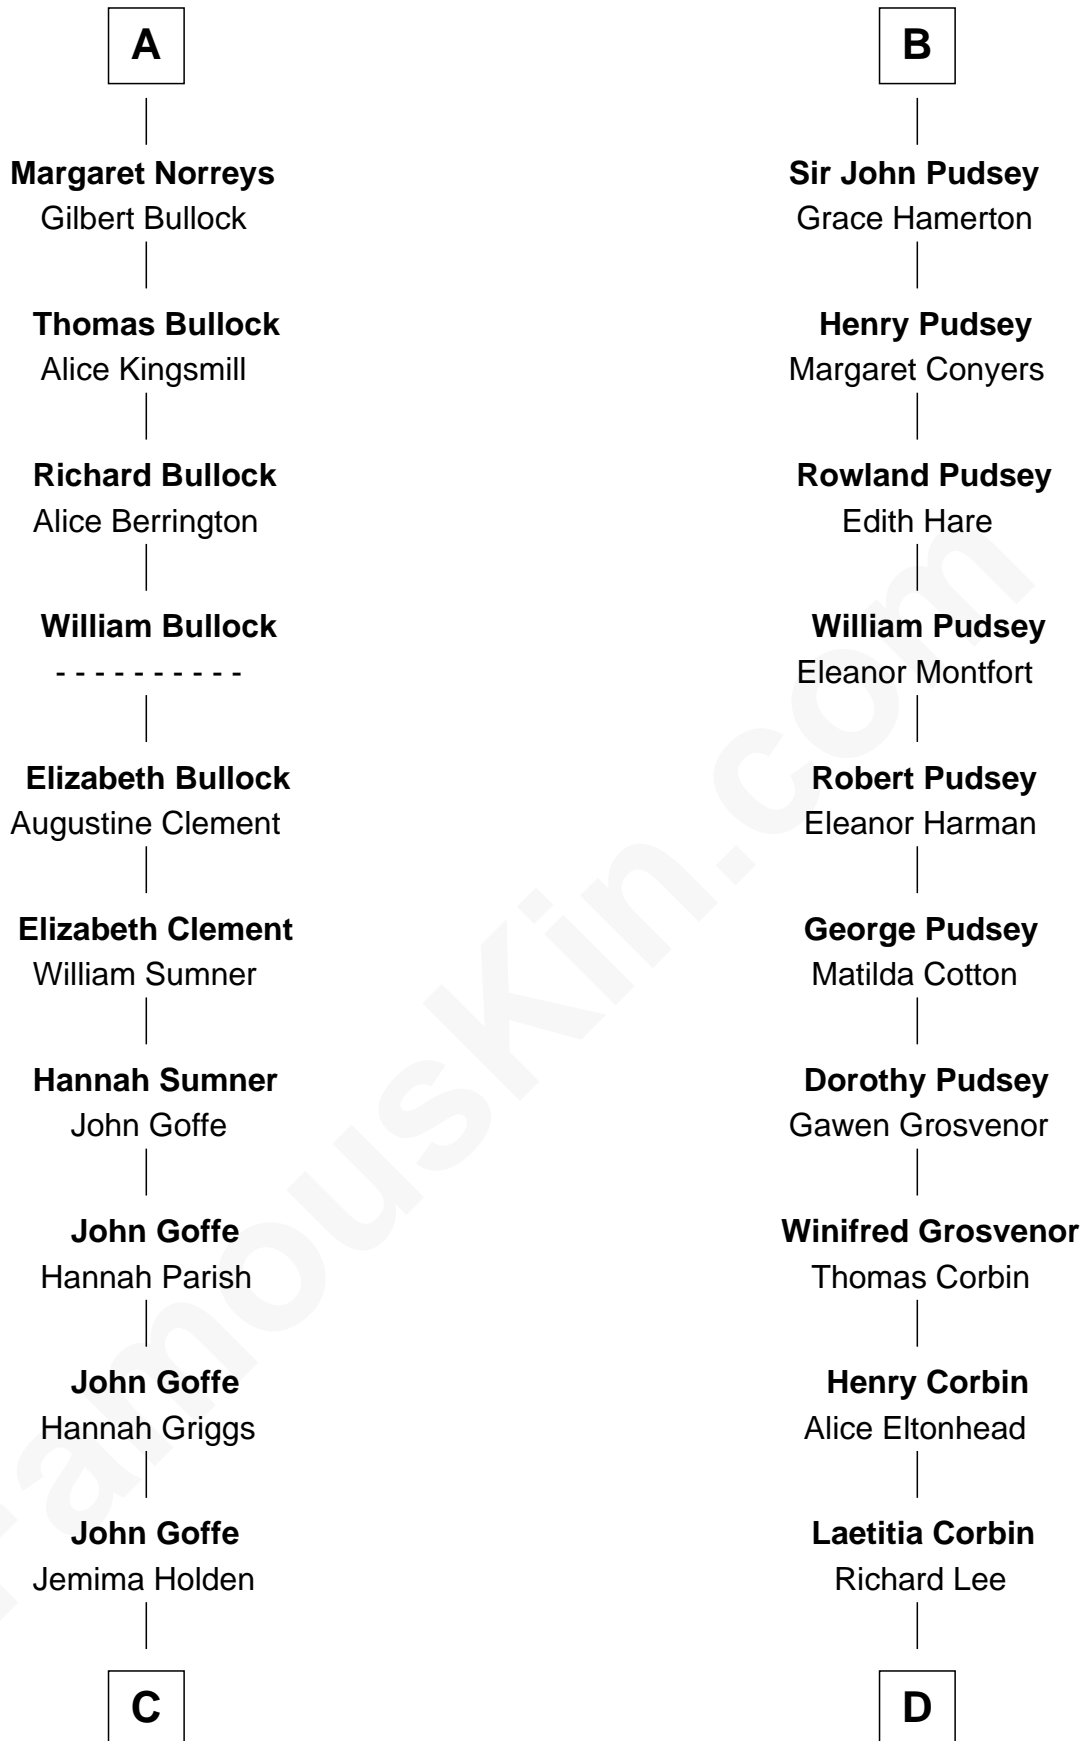

FamousKin.com

Relationship Chart of

Lou (Henry) Hoover

First Lady of President Herbert Hoover

18th cousin 3 times removed of

Francis Lightfoot Lee

Signer of the Declaration of Independence

C

Polly Goffe
Josiah Wallace

Nancy M. Wallace
John Scobey

Philomelia Sophia Scobey
Phineas Weed

Florence Ida Weed
Charles Delano Henry

Lou (Henry) Hoover
First Lady of Herbert Hoover

D

Gov. Thomas Lee
Hannah Ludwell