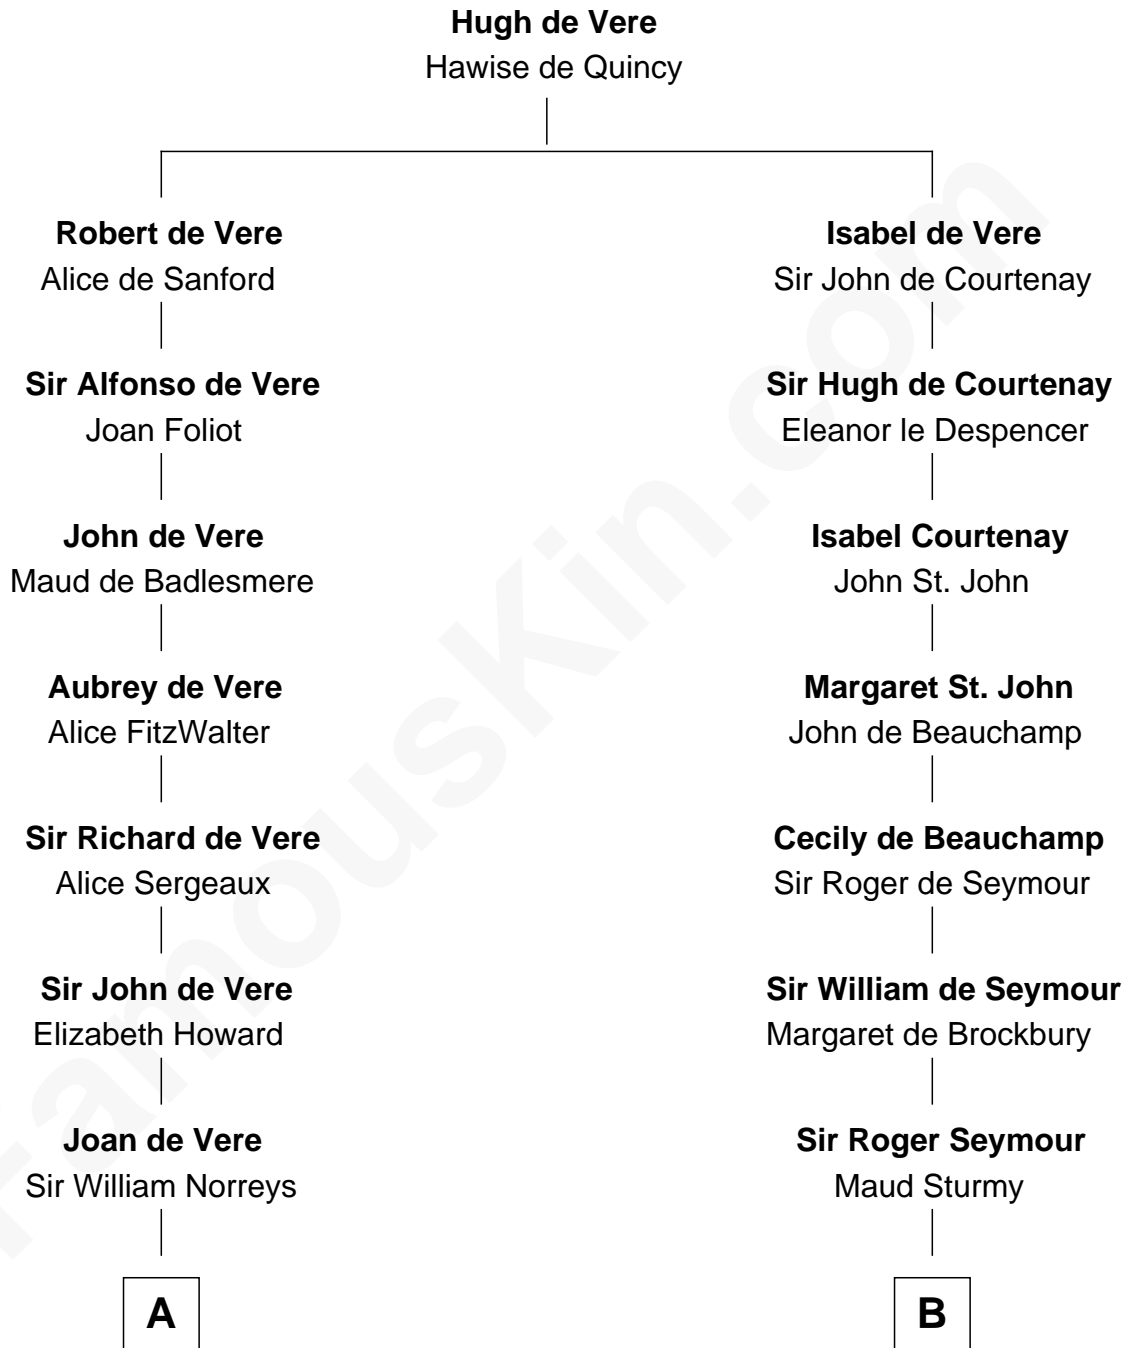

FamousKin.com

Relationship Chart of

Lou (Henry) Hoover

First Lady of President Herbert Hoover

11th cousin 10 times removed of

Jane Seymour

3rd Wife of King Henry VIII

C

Polly Goffe
Josiah Wallace

Nancy M. Wallace
John Scobey

Philomelia Sophia Scobey
Phineas Weed

Florence Ida Weed
Charles Delano Henry

Lou (Henry) Hoover
First Lady of Herbert Hoover

FamousKin.com