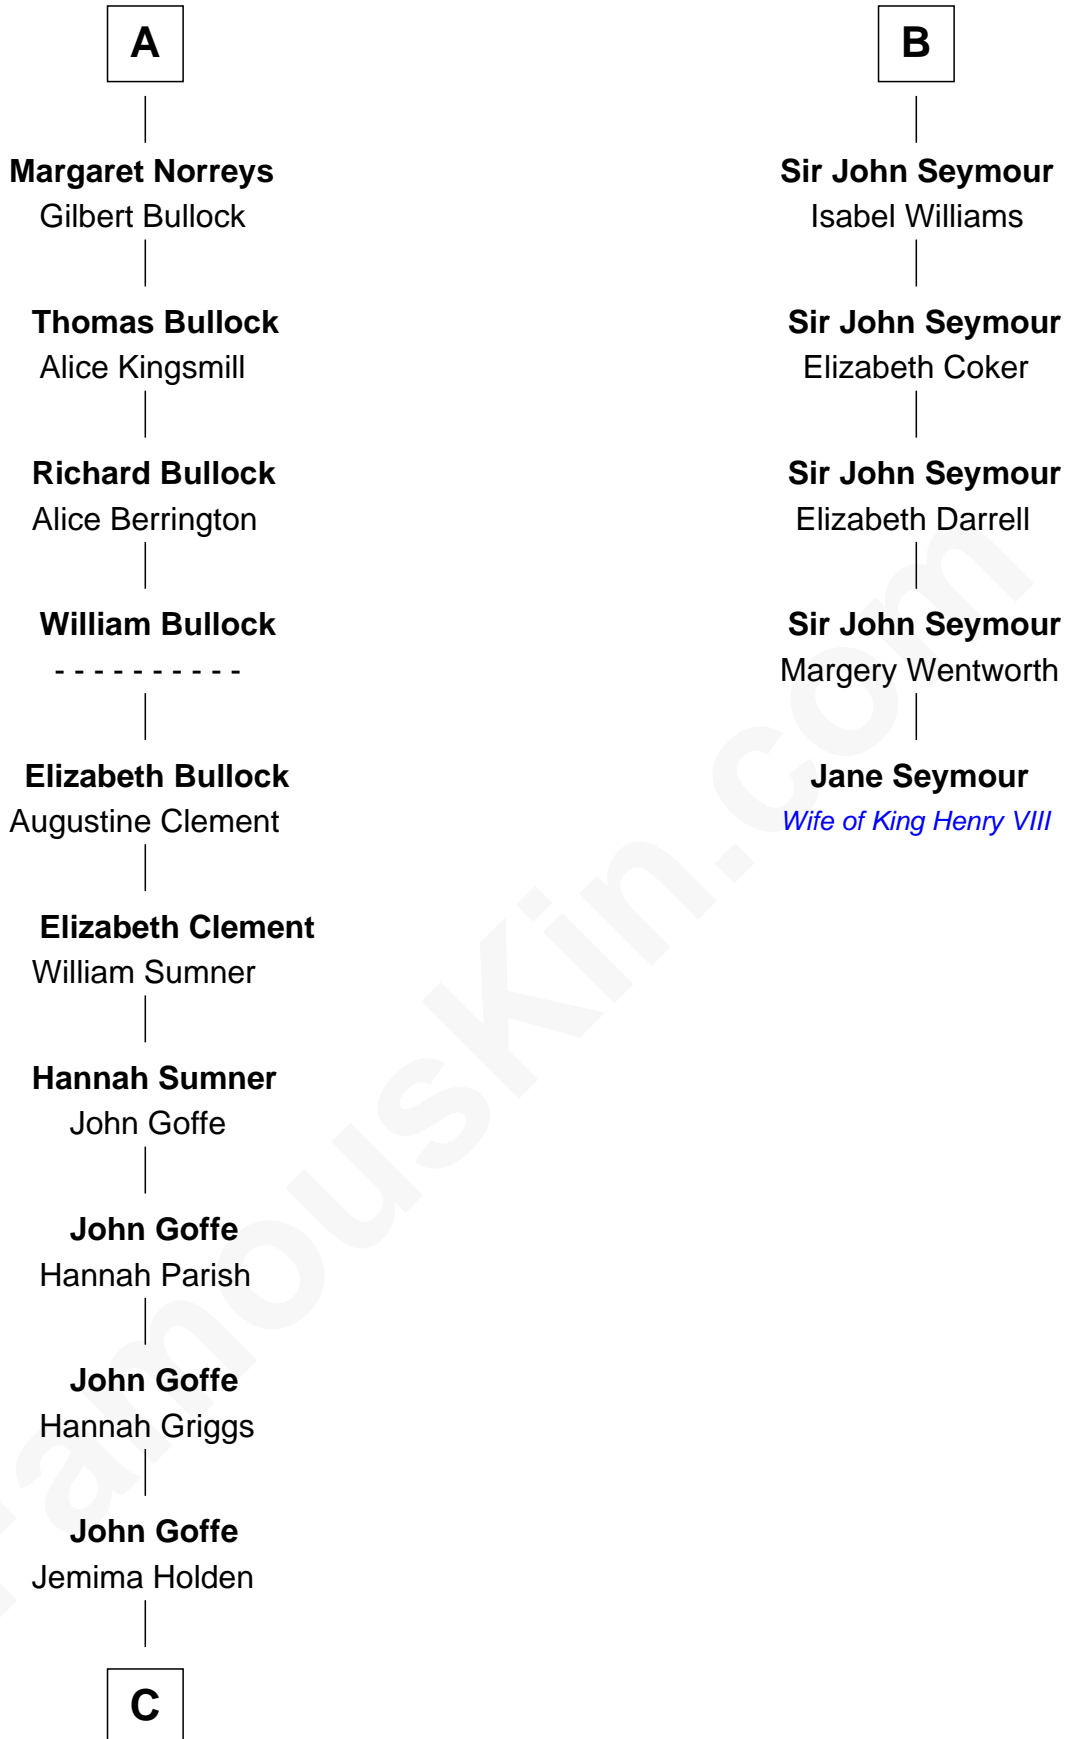

FamousKin.com

Relationship Chart of

Lou (Henry) Hoover

First Lady of President Herbert Hoover

11th cousin 10 times removed of

Jane Seymour

3rd Wife of King Henry VIII

C

Polly Goffe
Josiah Wallace

Nancy M. Wallace
John Scobey

Philomelia Sophia Scobey
Phineas Weed

Florence Ida Weed
Charles Delano Henry

Lou (Henry) Hoover
First Lady of Herbert Hoover

FamousKin.com