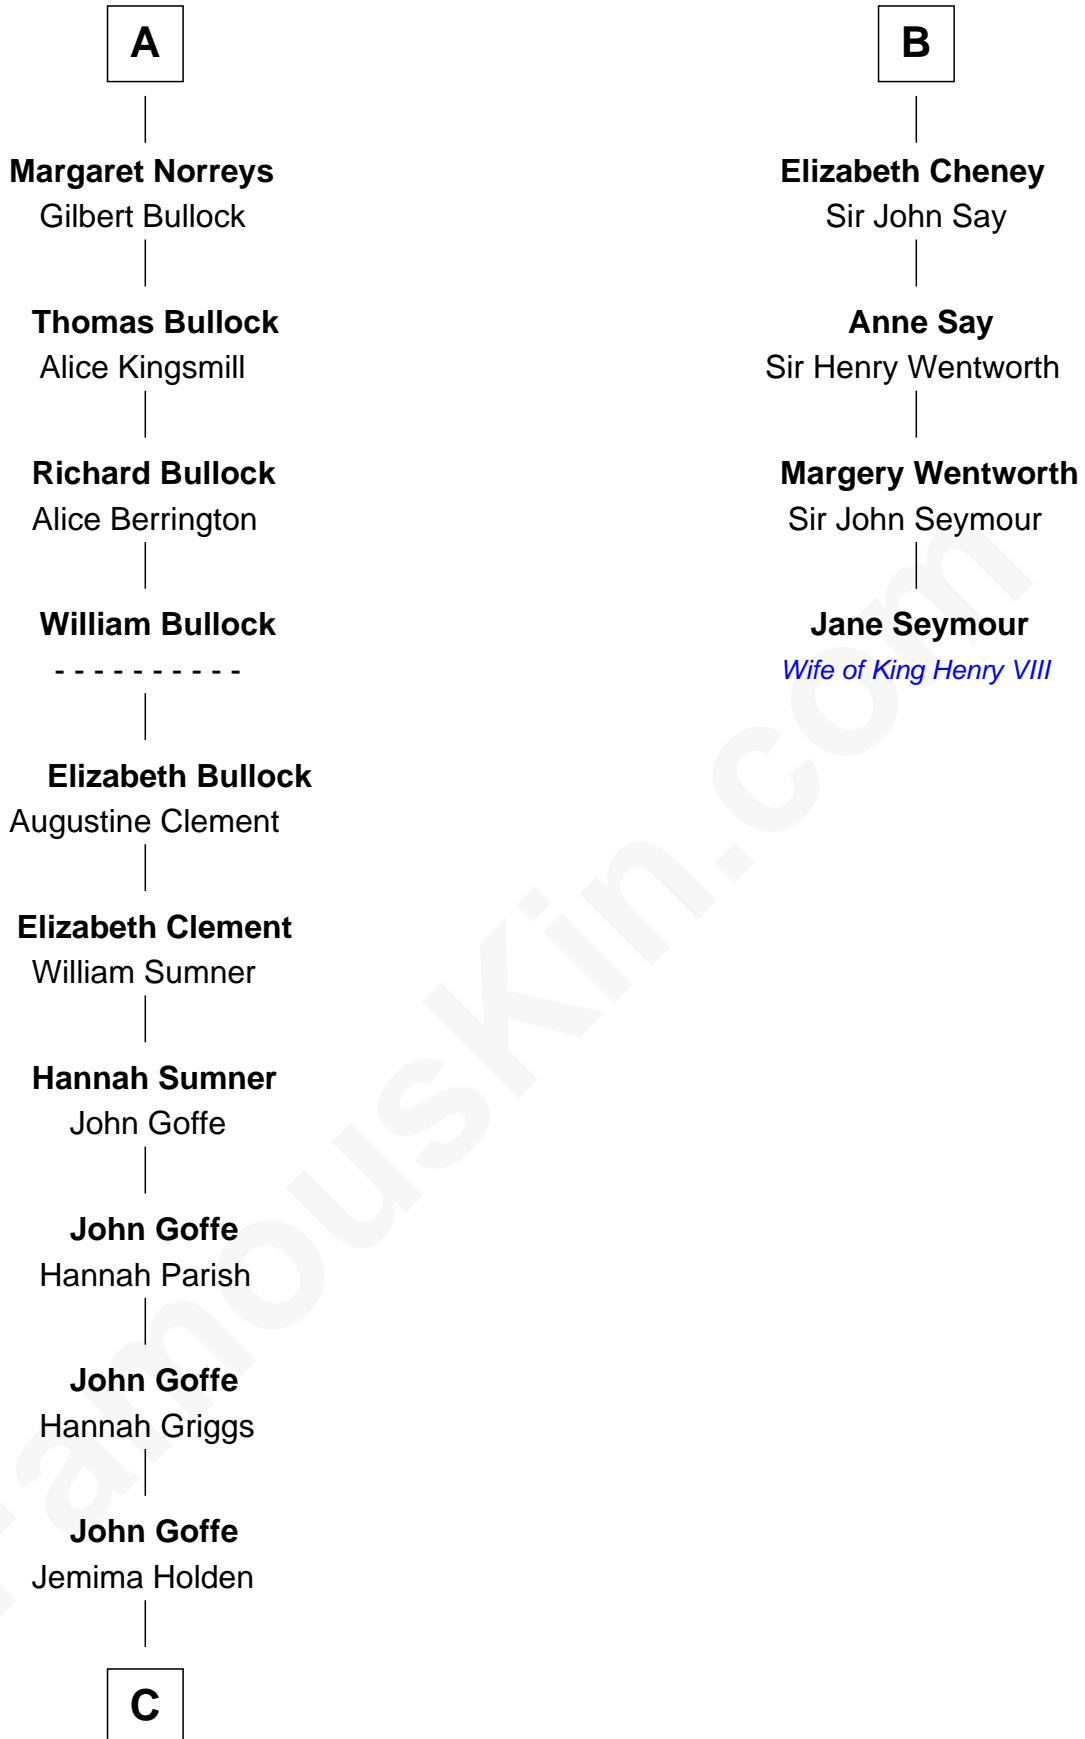

## Relationship Chart of

### Lou (Henry) Hoover

First Lady of President Herbert Hoover

10th cousin 11 times removed of

### Jane Seymour

3rd Wife of King Henry VIII

**C**

**Polly Goffe**  
Josiah Wallace

**Nancy M. Wallace**  
John Scobey

**Philomelia Sophia Scobey**  
Phineas Weed

**Florence Ida Weed**  
Charles Delano Henry