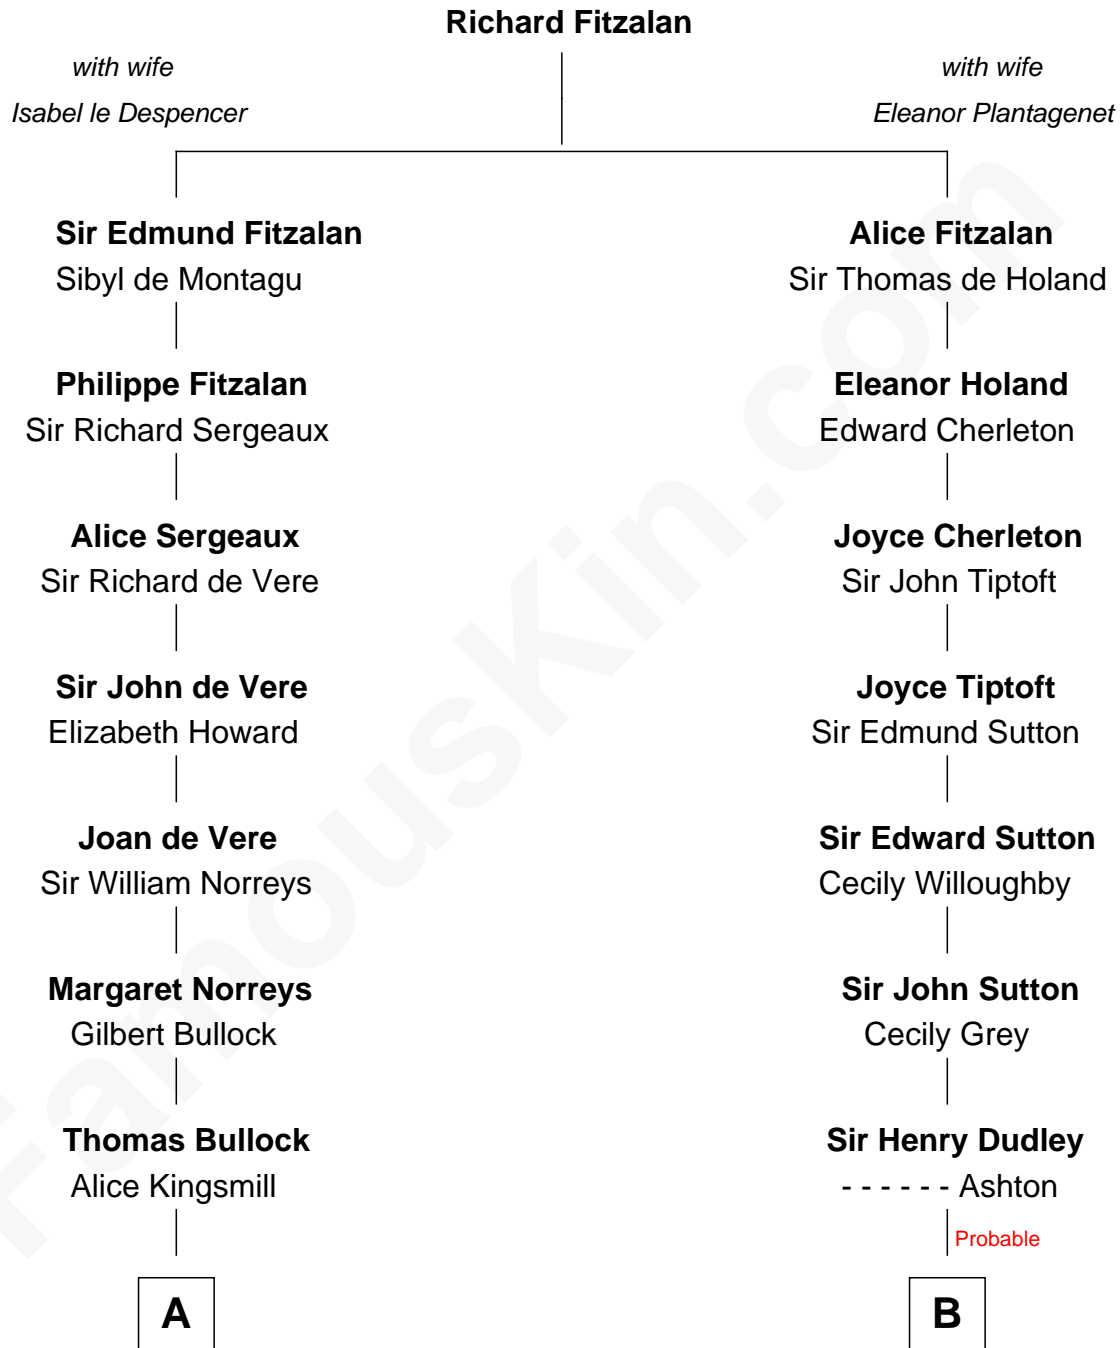

FamousKin.com

Relationship Chart of Lou (Henry) Hoover

First Lady of President Herbert Hoover

18th cousin 1 time removed of

John Adams Morgan

1952 Olympic Sailing Gold Medalist

C

Philomelia Sophia Scobey

Phineas Weed

Florence Ida Weed

Charles Delano Henry

Lou (Henry) Hoover

First Lady of Herbert Hoover

D

Catherine Frances Lovering Adams

Henry Sturgis Morgan