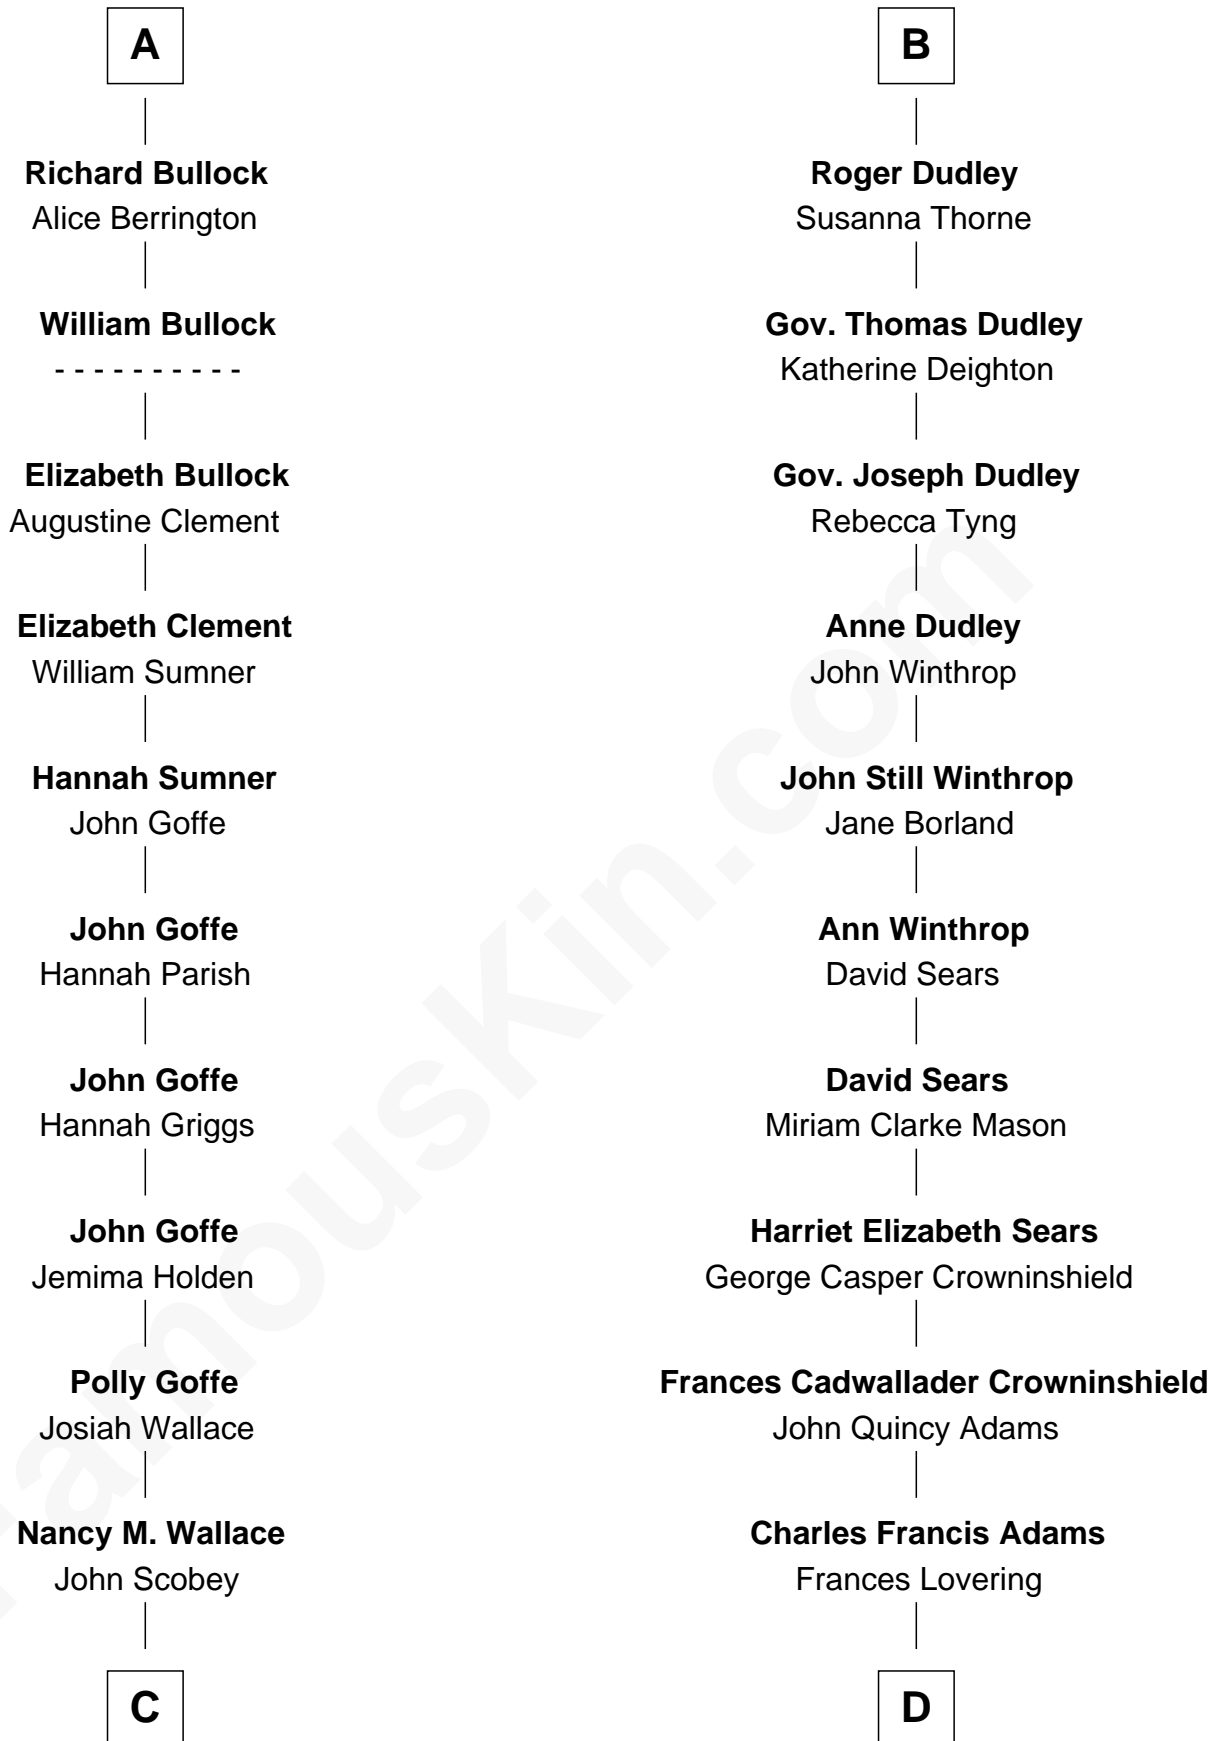

FamousKin.com

Relationship Chart of Lou (Henry) Hoover

First Lady of President Herbert Hoover

18th cousin 1 time removed of

John Adams Morgan

1952 Olympic Sailing Gold Medalist

C

Philomelia Sophia Scobey

Phineas Weed

Florence Ida Weed

Charles Delano Henry

Lou (Henry) Hoover

First Lady of Herbert Hoover

D

Catherine Frances Lovering Adams

Henry Sturgis Morgan