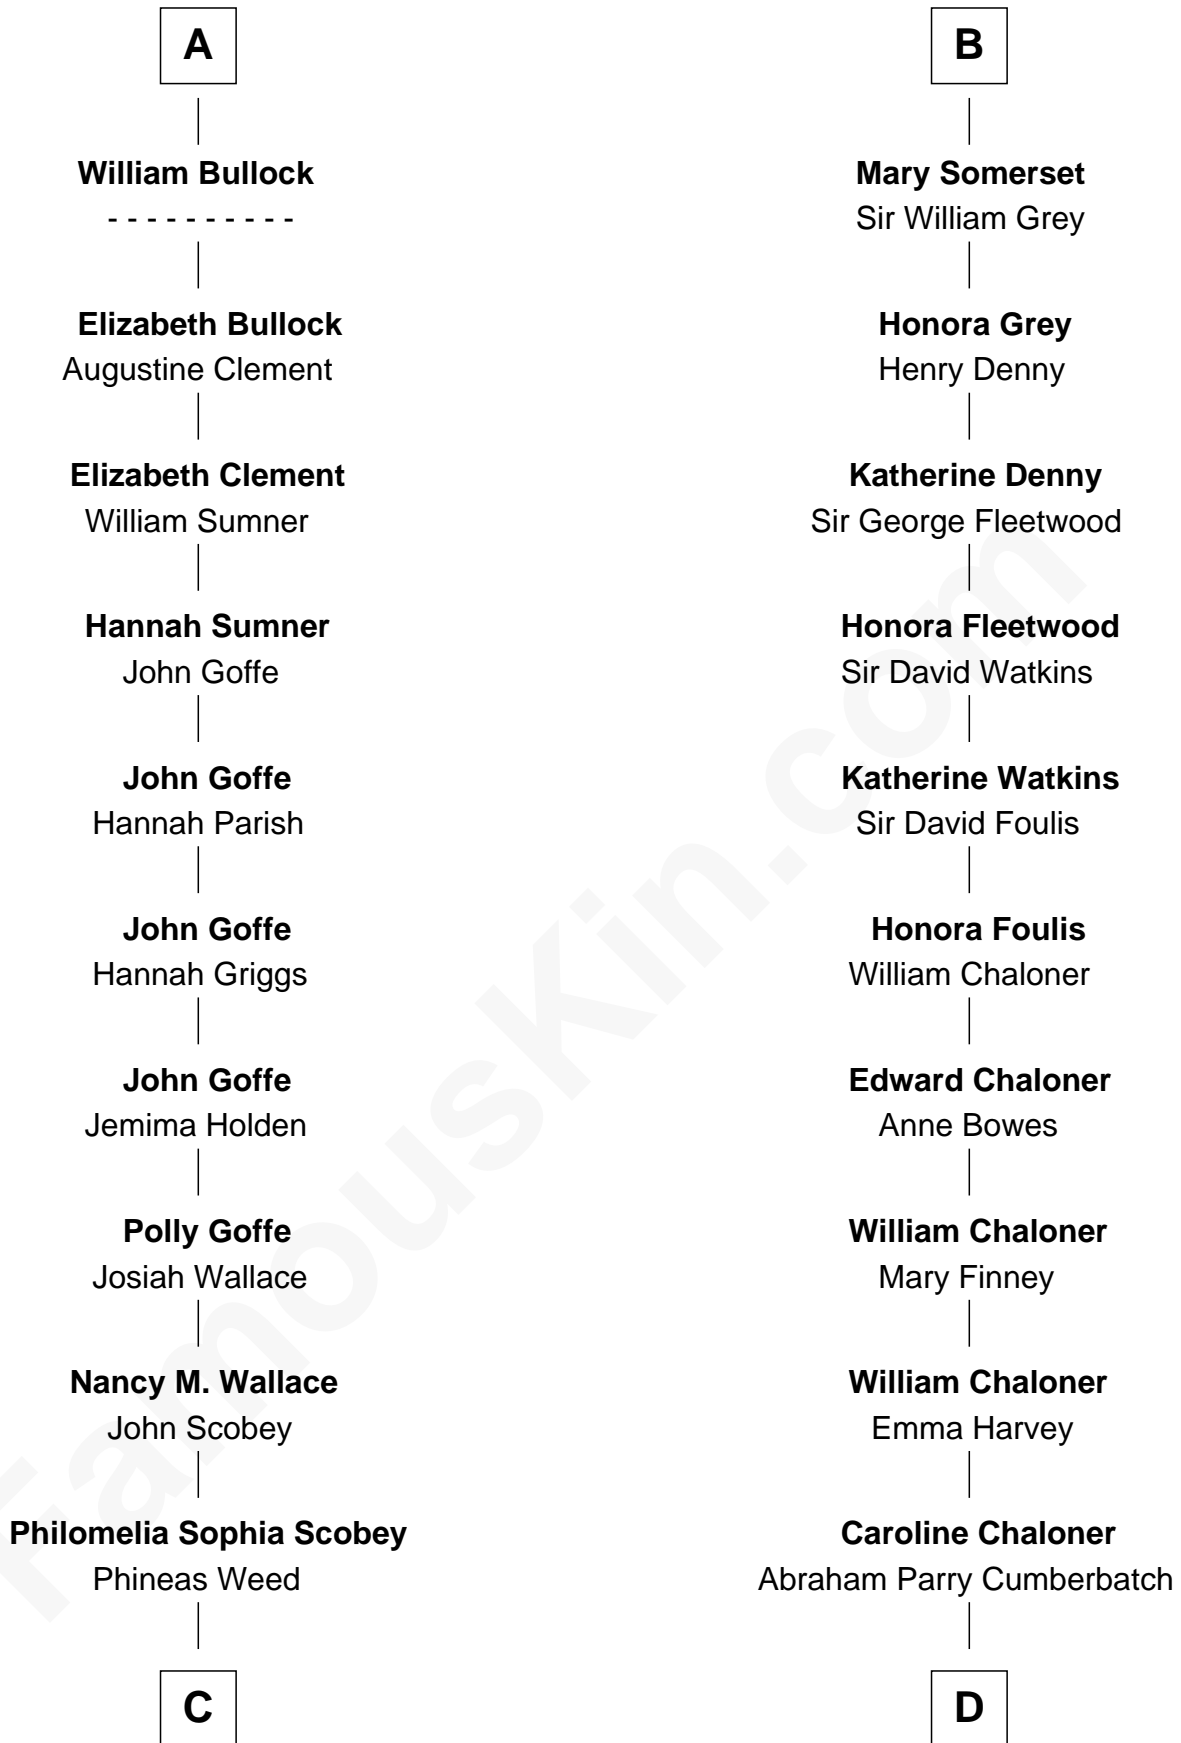

FamousKin.com

Relationship Chart of

Lou (Henry) Hoover

First Lady of President Herbert Hoover

18th cousin 3 times removed of

Benedict Cumberbatch

Movie, Television and Stage Actor

C

Florence Ida Weed
Charles Delano Henry

Lou (Henry) Hoover
First Lady of Herbert Hoover

D

Robert William Cumberbatch
Louisa Grace Hanson

Henry Alfred Cumberbatch
Hélène Gertrude Rees

Henry Carlton Cumberbatch
Pauline Ellen Laing Congdon