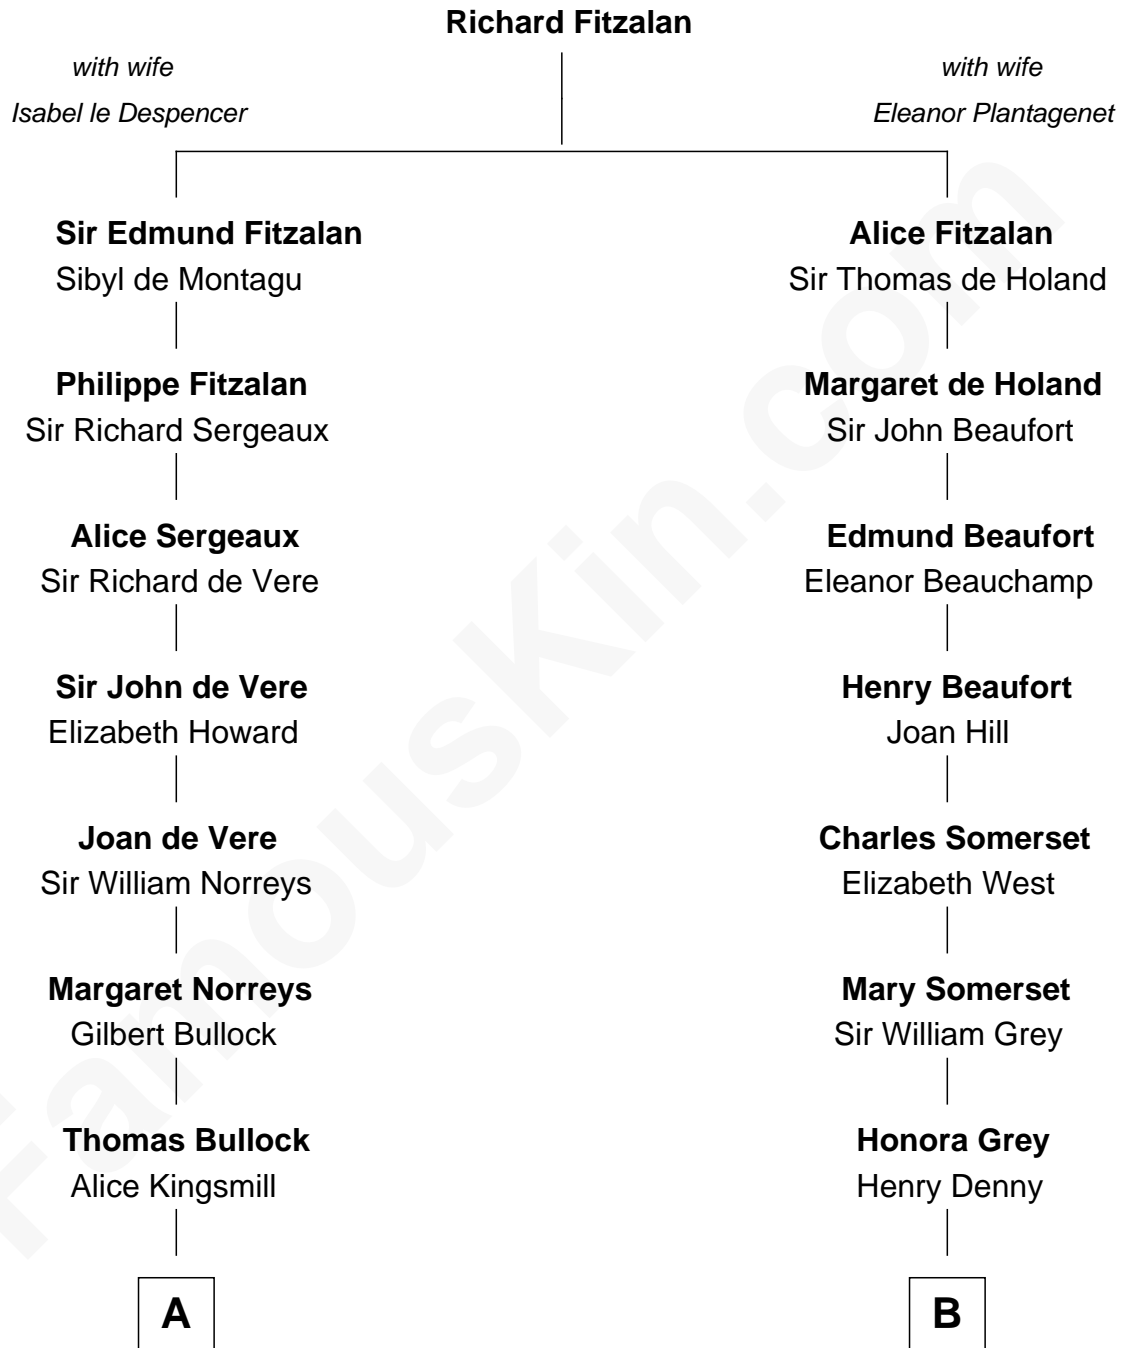

FamousKin.com

Relationship Chart of

Lou (Henry) Hoover

First Lady of President Herbert Hoover

19th cousin of

Benedict Cumberbatch

Movie, Television and Stage Actor