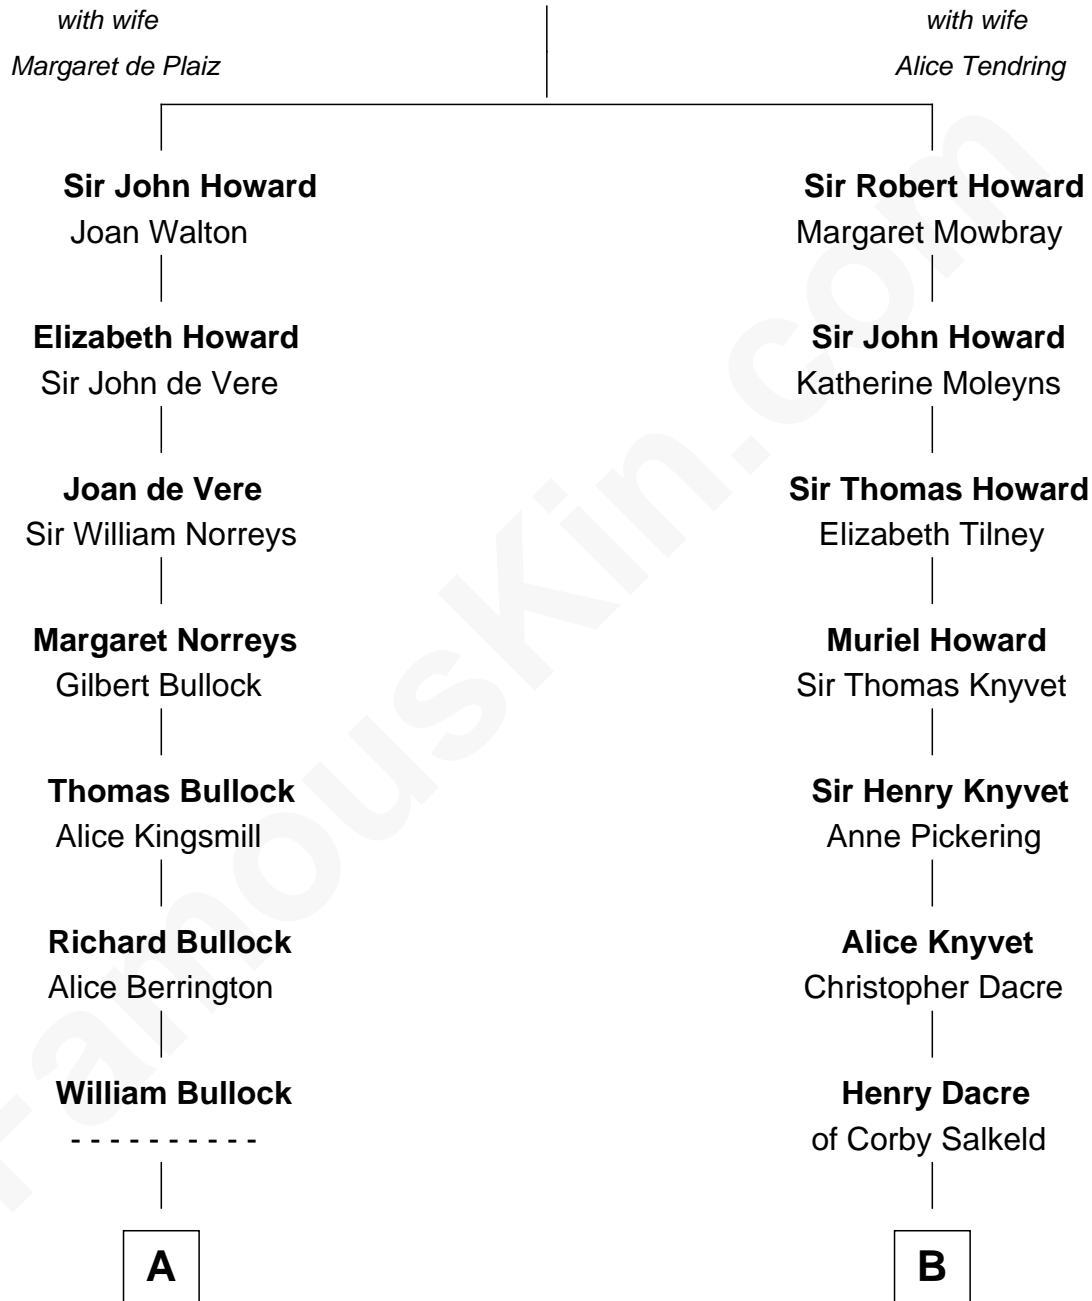

# FamousKin.com Relationship Chart of

**Lou (Henry) Hoover**

*First Lady of President Herbert Hoover*

17th cousin of

**Tilda Swinton**

*Movie Actress*

**Sir John Howard**

Tilda Swinton photo by [Nicolas Genin](#) (CC BY-SA 2.0)