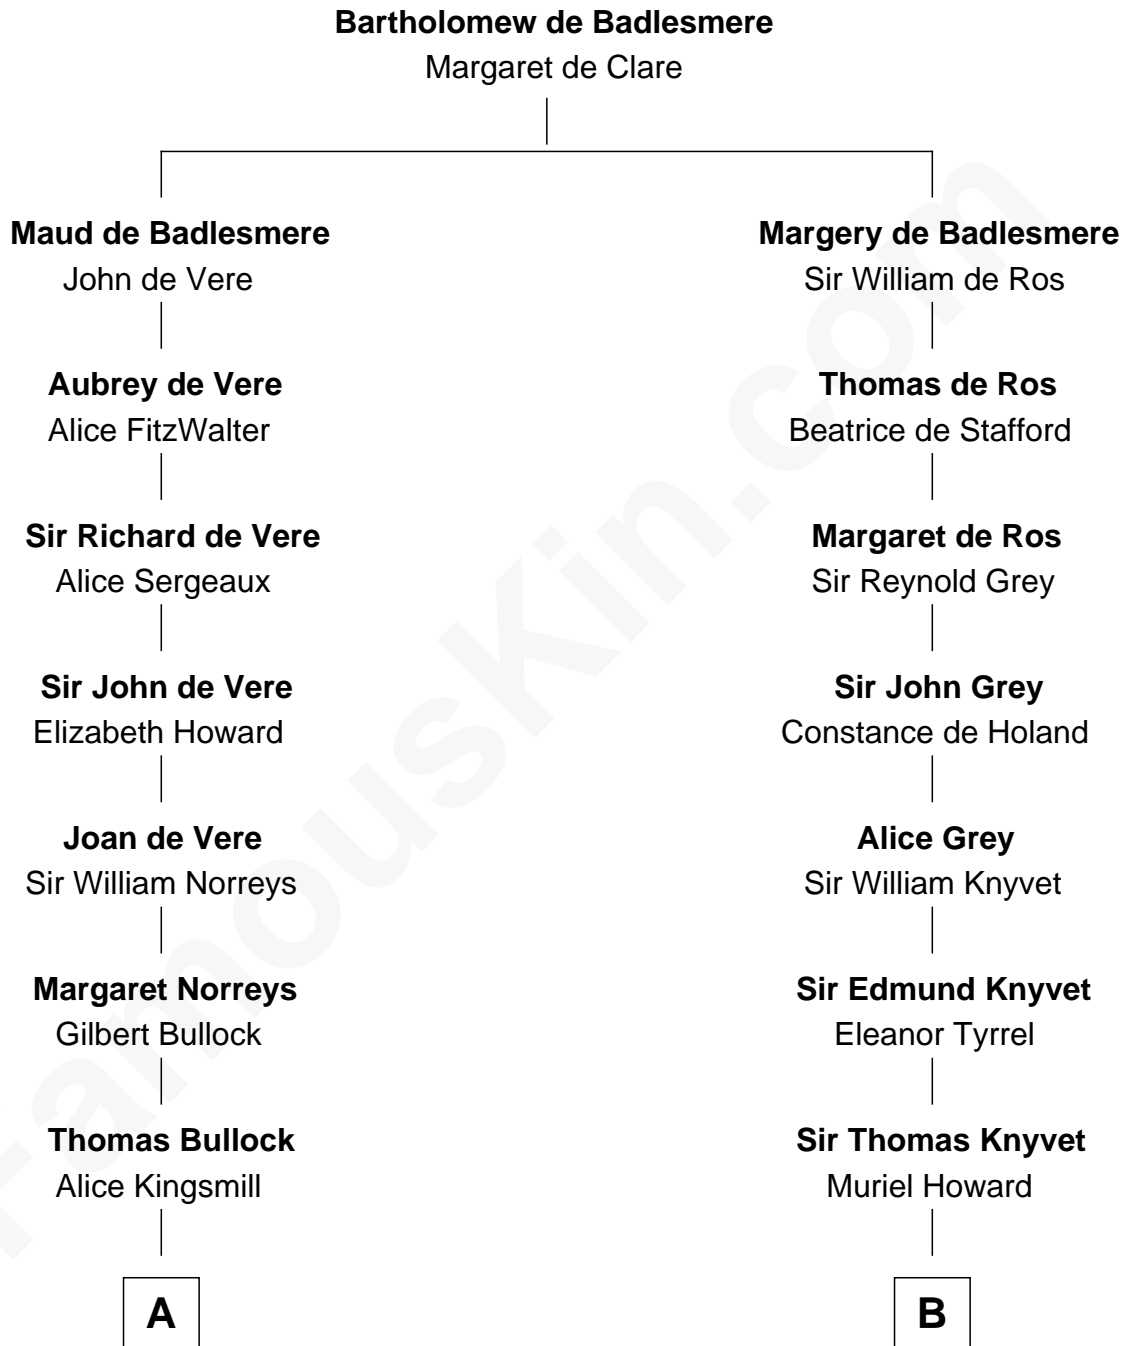

FamousKin.com

Relationship Chart of

Lou (Henry) Hoover

First Lady of President Herbert Hoover

19th cousin 1 time removed of

Tilda Swinton

Movie Actress

C

Philomelia Sophia Scobey

Phineas Weed

Florence Ida Weed

Charles Delano Henry

Lou (Henry) Hoover

First Lady of Herbert Hoover

D

Gertrude Clare Fetherstonhaugh