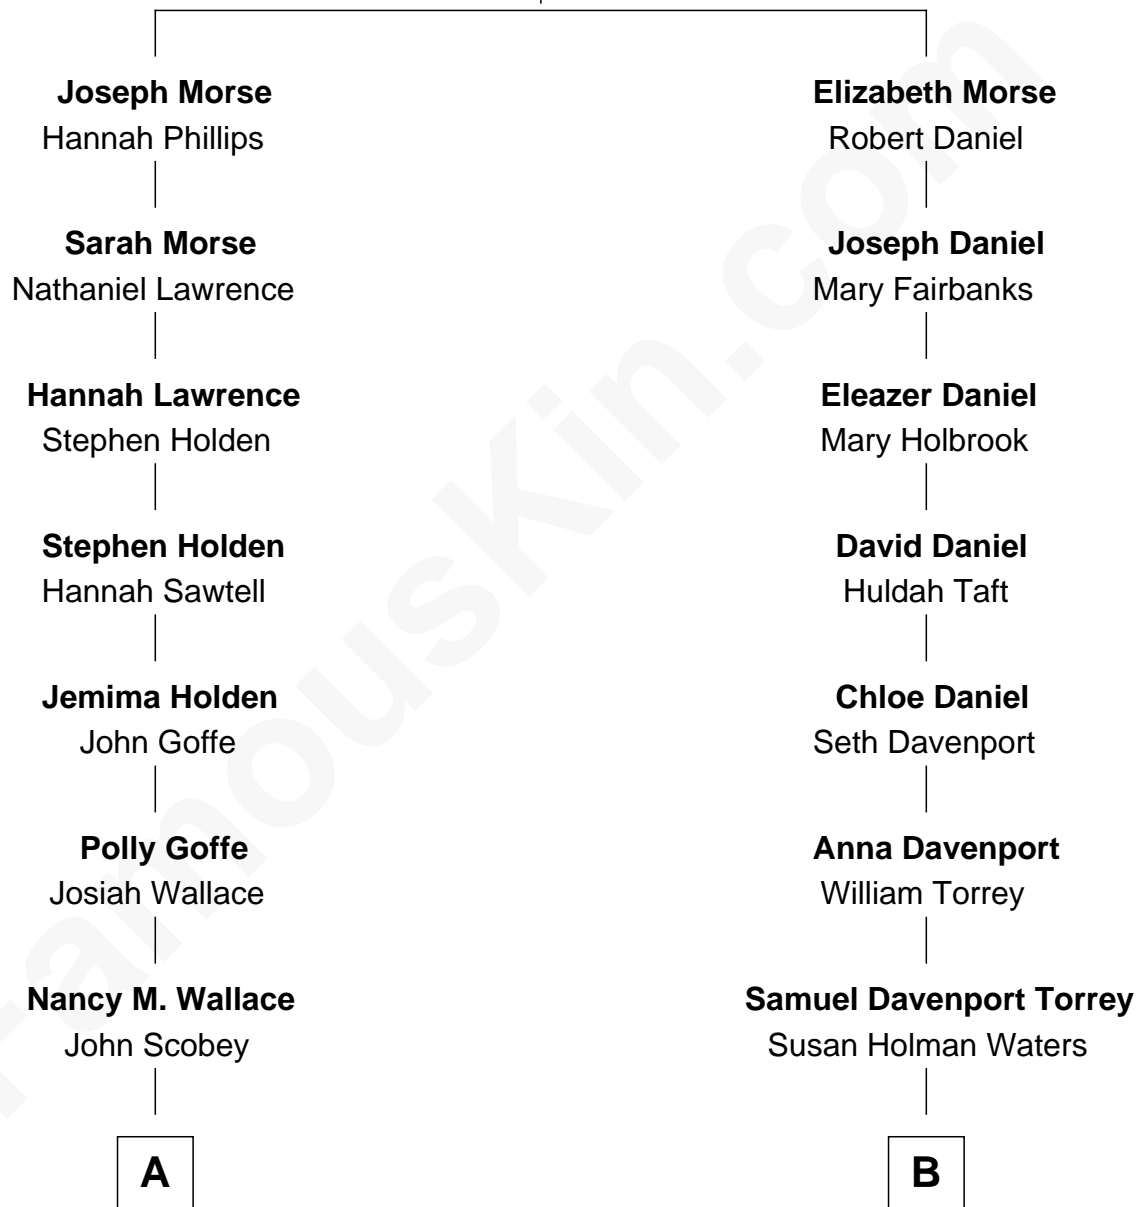

## Relationship Chart of

### Lou (Henry) Hoover

*First Lady of President Herbert Hoover*

9th cousin 2 times removed of

**Bob Taft**

*67th Governor of Ohio*

**Samuel Morse**  
Elizabeth Jasper

**A**

**Philomelia Sophia Scobey**

Phineas Weed

**Florence Ida Weed**

Charles Delano Henry

**Lou (Henry) Hoover**

*First Lady of Herbert Hoover*

**B**

**Louisa Maria Torrey**

Alphonso Taft

**William Howard Taft**

Helen Louise Herron

**Robert Alphonso Taft**

Martha Wheaton Bowers

**Robert Alphonso Taft**

Blanca Duncan Noël

**Bob Taft**

*67th Governor of Ohio*