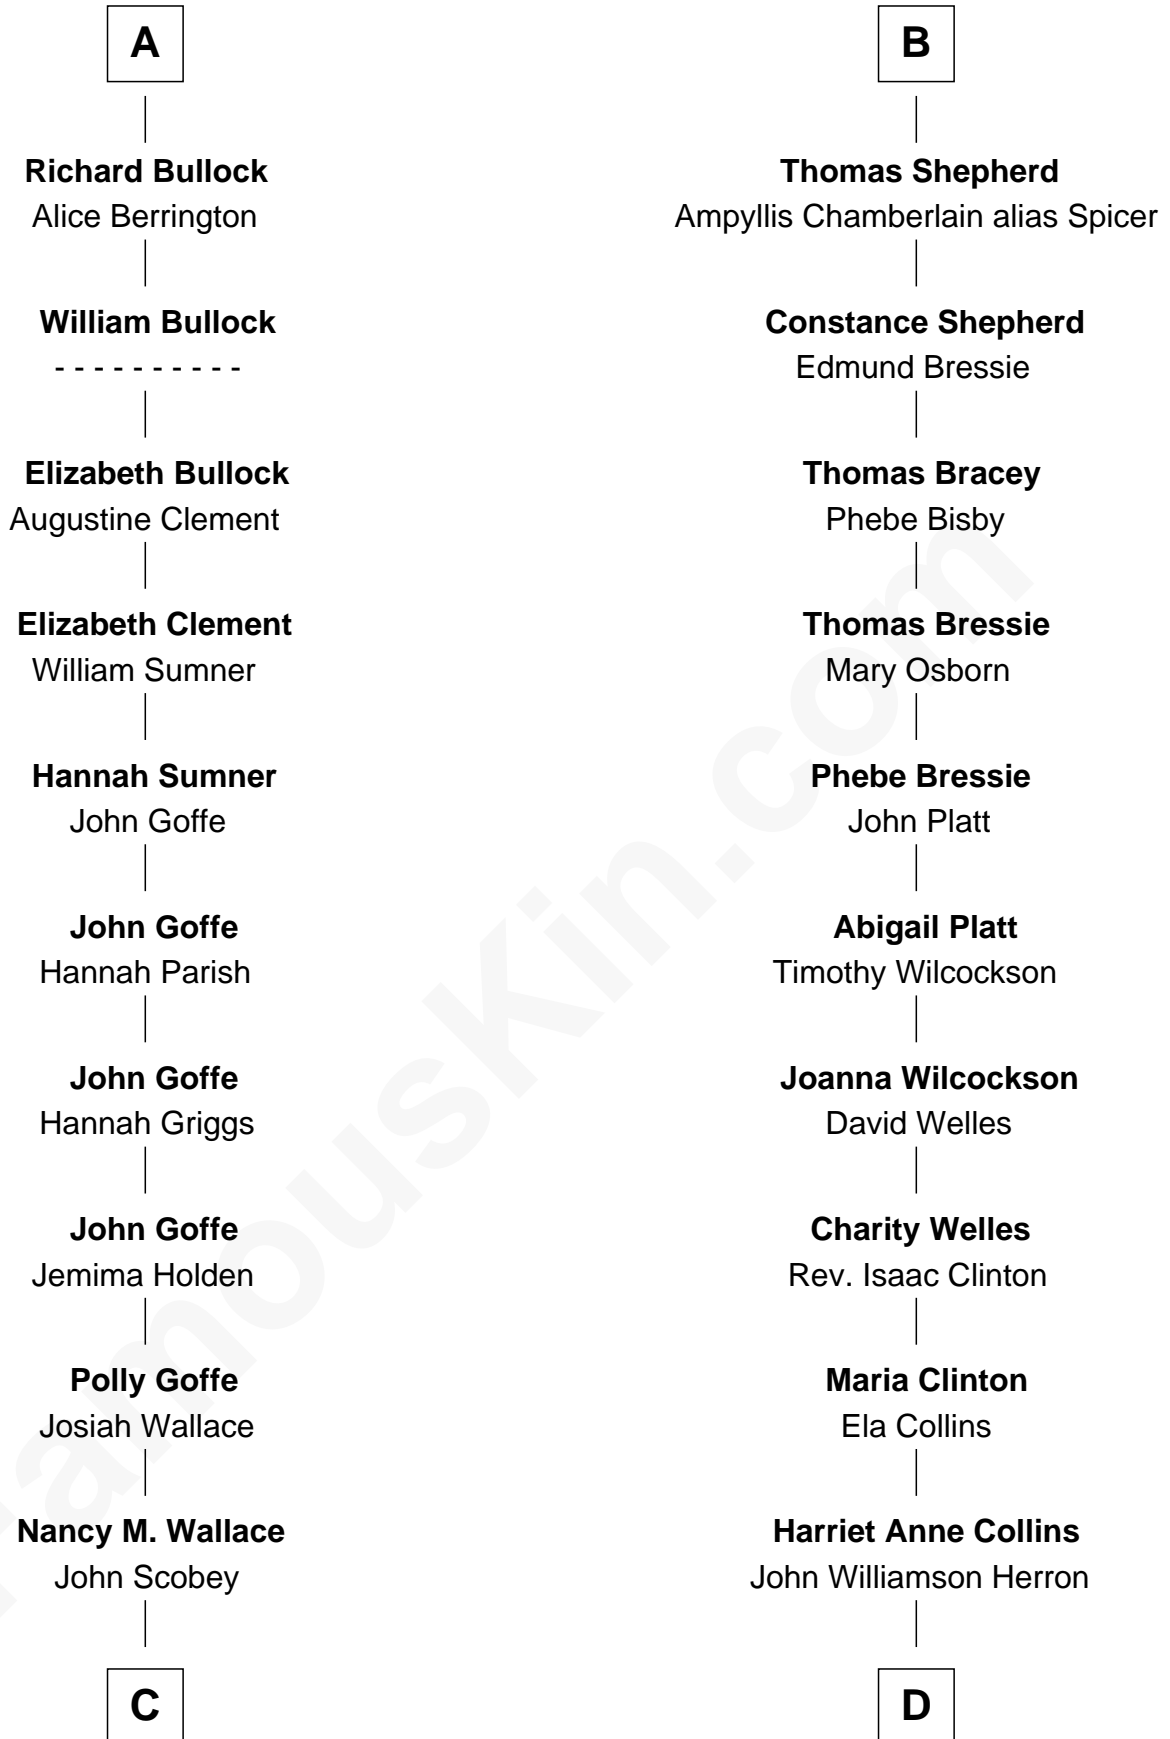

FamousKin.com

Relationship Chart of

Lou (Henry) Hoover

First Lady of President Herbert Hoover

19th cousin 1 time removed of

Bob Taft

67th Governor of Ohio

Sir John Howard

Alice de Bois

Sir Robert Howard

Margaret de Scales

Sir John Howard

Margaret de Plaiz

Sir John Howard

Joan Walton

Elizabeth Howard

Nicholas Brome

Katherine Lampeck

Elizabeth Brome

Thomas Hawes

Constance Hawes

Thomas Shepherd

B

C

Philomelia Sophia Scobey

Phineas Weed

Florence Ida Weed

Charles Delano Henry

Lou (Henry) Hoover

First Lady of Herbert Hoover

D

Helen Louise Herron