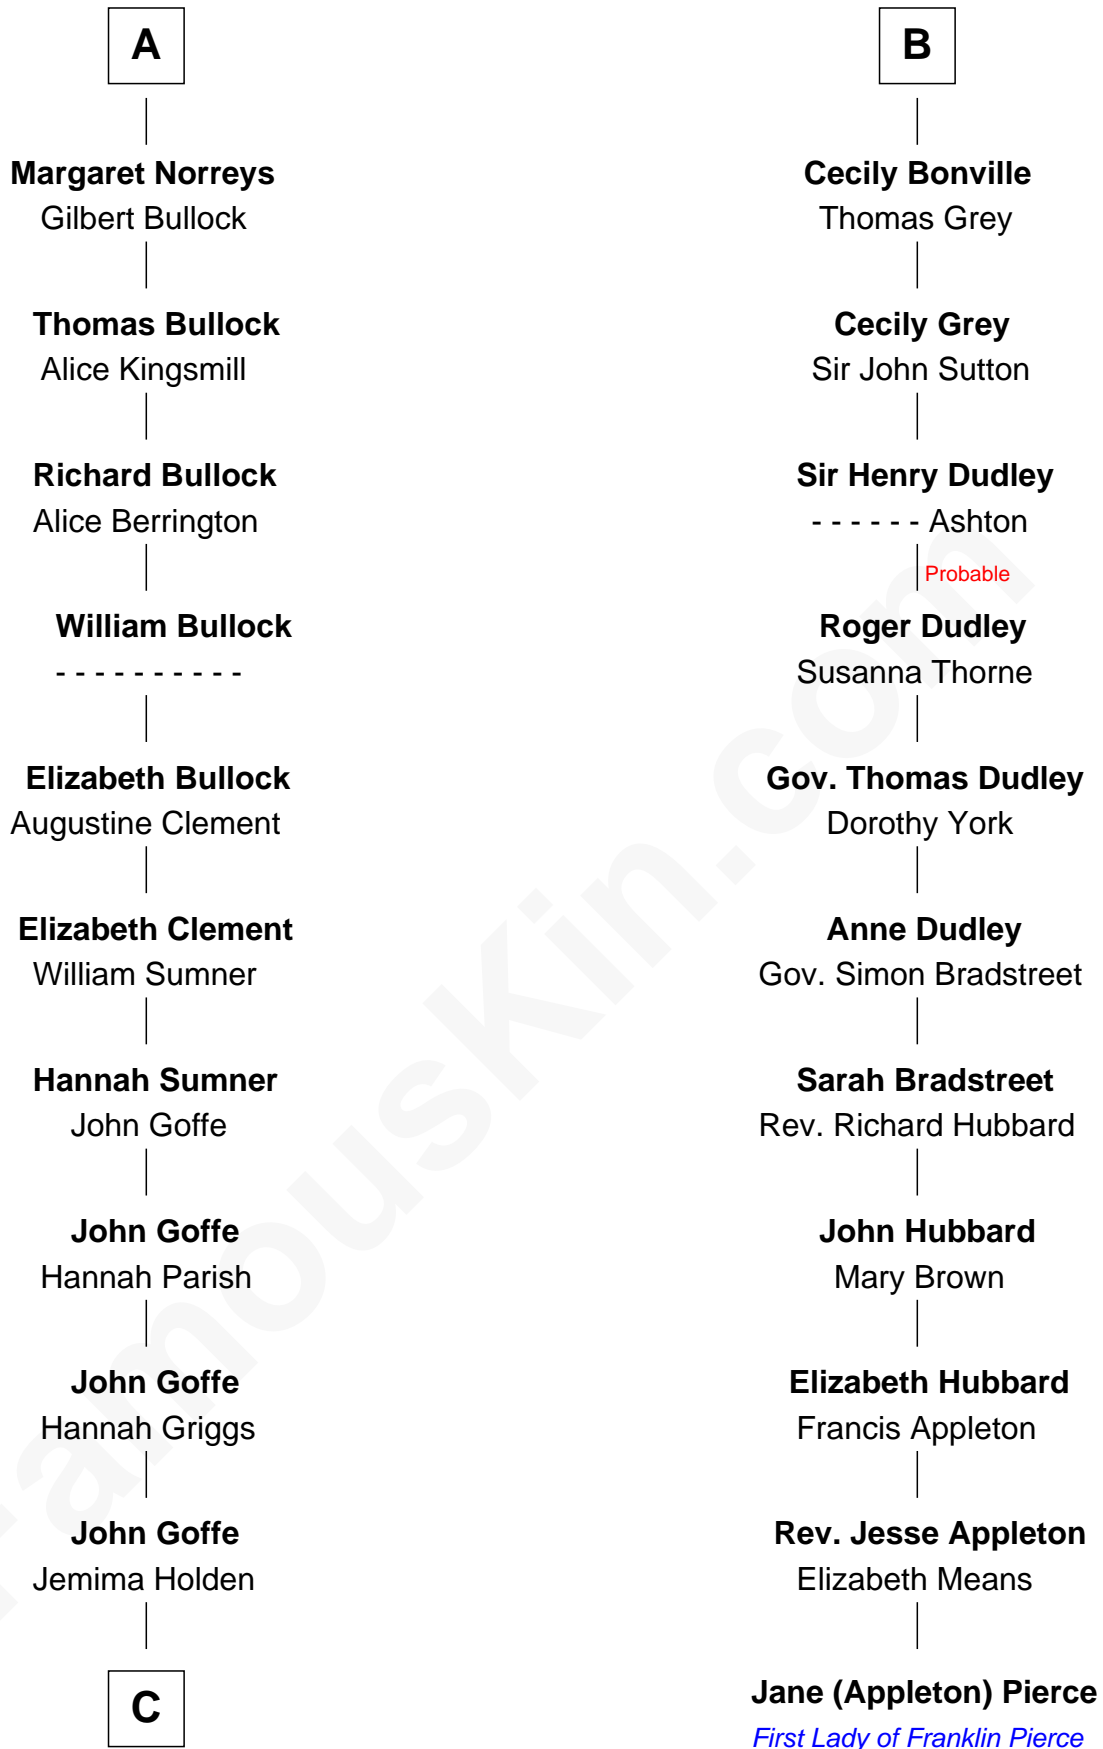

FamousKin.com

Relationship Chart of

Lou (Henry) Hoover

First Lady of President Herbert Hoover

17th cousin 4 times removed of

Jane (Appleton) Pierce

First Lady of President Franklin Pierce

Sir Gilbert de Clare

Joan of Acre

C

|

Polly Goffe

Josiah Wallace

|

Nancy M. Wallace

John Scobey

|

Philomelia Sophia Scobey

Phineas Weed

|

Florence Ida Weed

Charles Delano Henry

|

Lou (Henry) Hoover