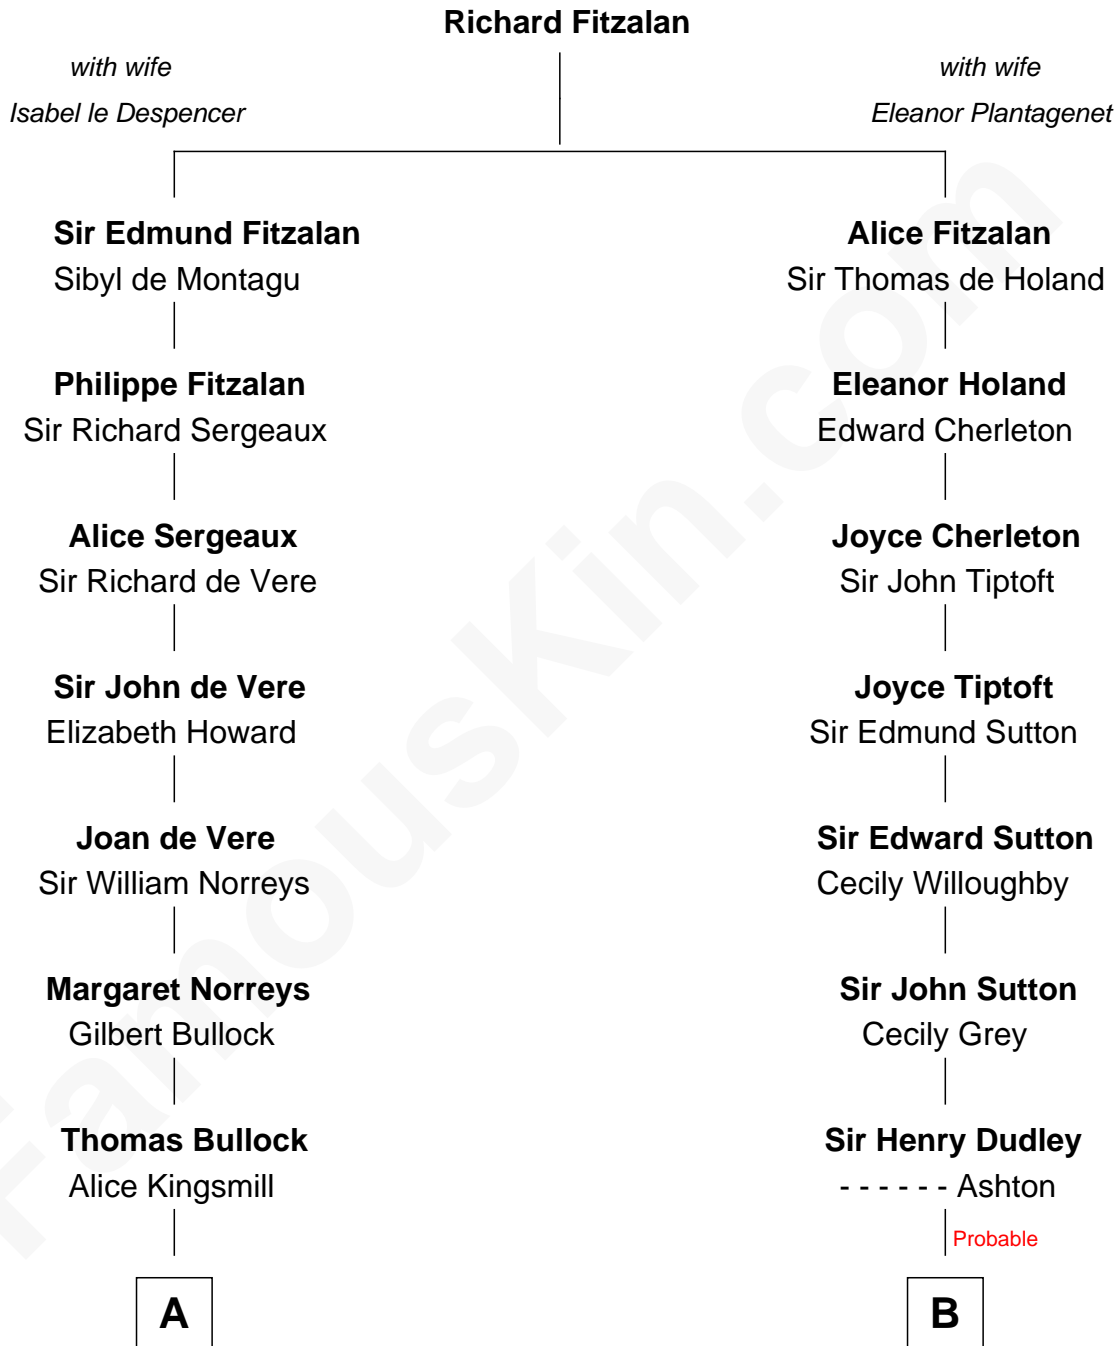

## Relationship Chart of

### Lou (Henry) Hoover

First Lady of President Herbert Hoover

14th cousin 5 times removed of

### Jane (Appleton) Pierce

First Lady of President Franklin Pierce

**C**

Philomelia Sophia Scobey

Phineas Weed

Florence Ida Weed

Charles Delano Henry

Lou (Henry) Hoover