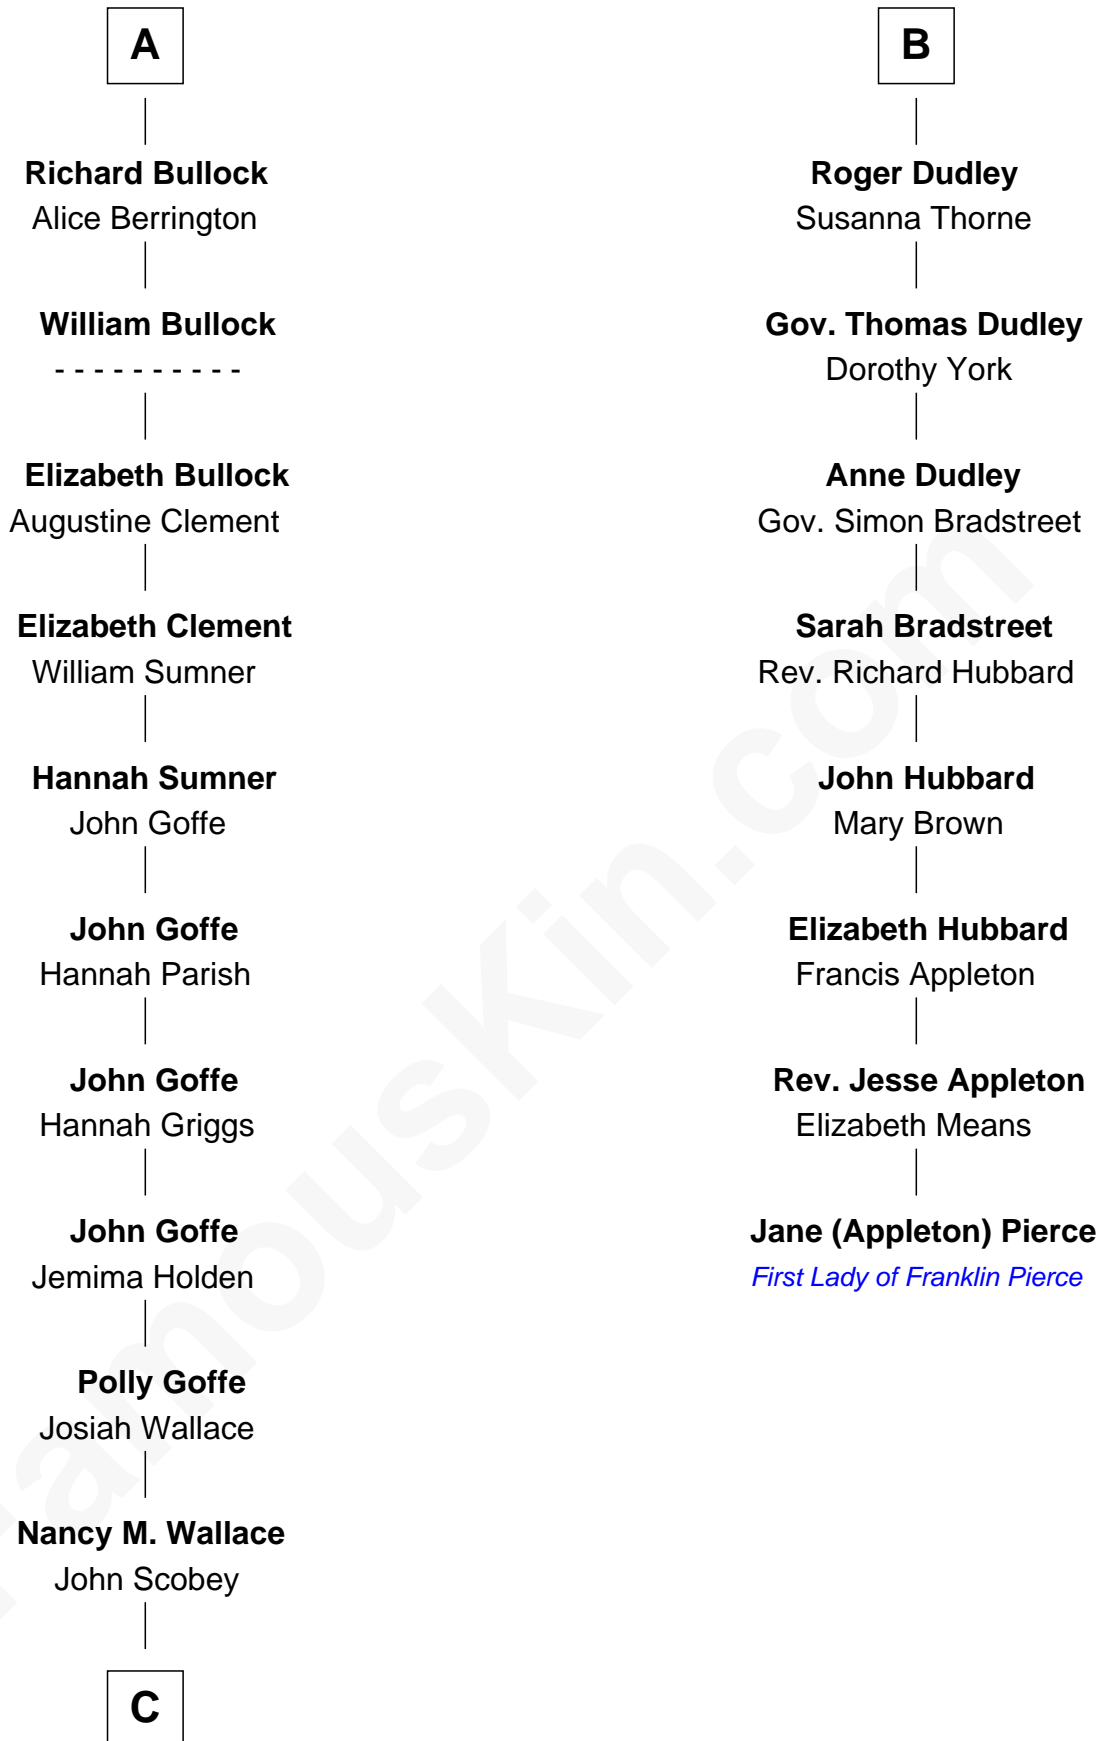

## Relationship Chart of

### Lou (Henry) Hoover

First Lady of President Herbert Hoover

14th cousin 5 times removed of

### Jane (Appleton) Pierce

First Lady of President Franklin Pierce

**C**

Philomelia Sophia Scobey

Phineas Weed

Florence Ida Weed

Charles Delano Henry

Lou (Henry) Hoover