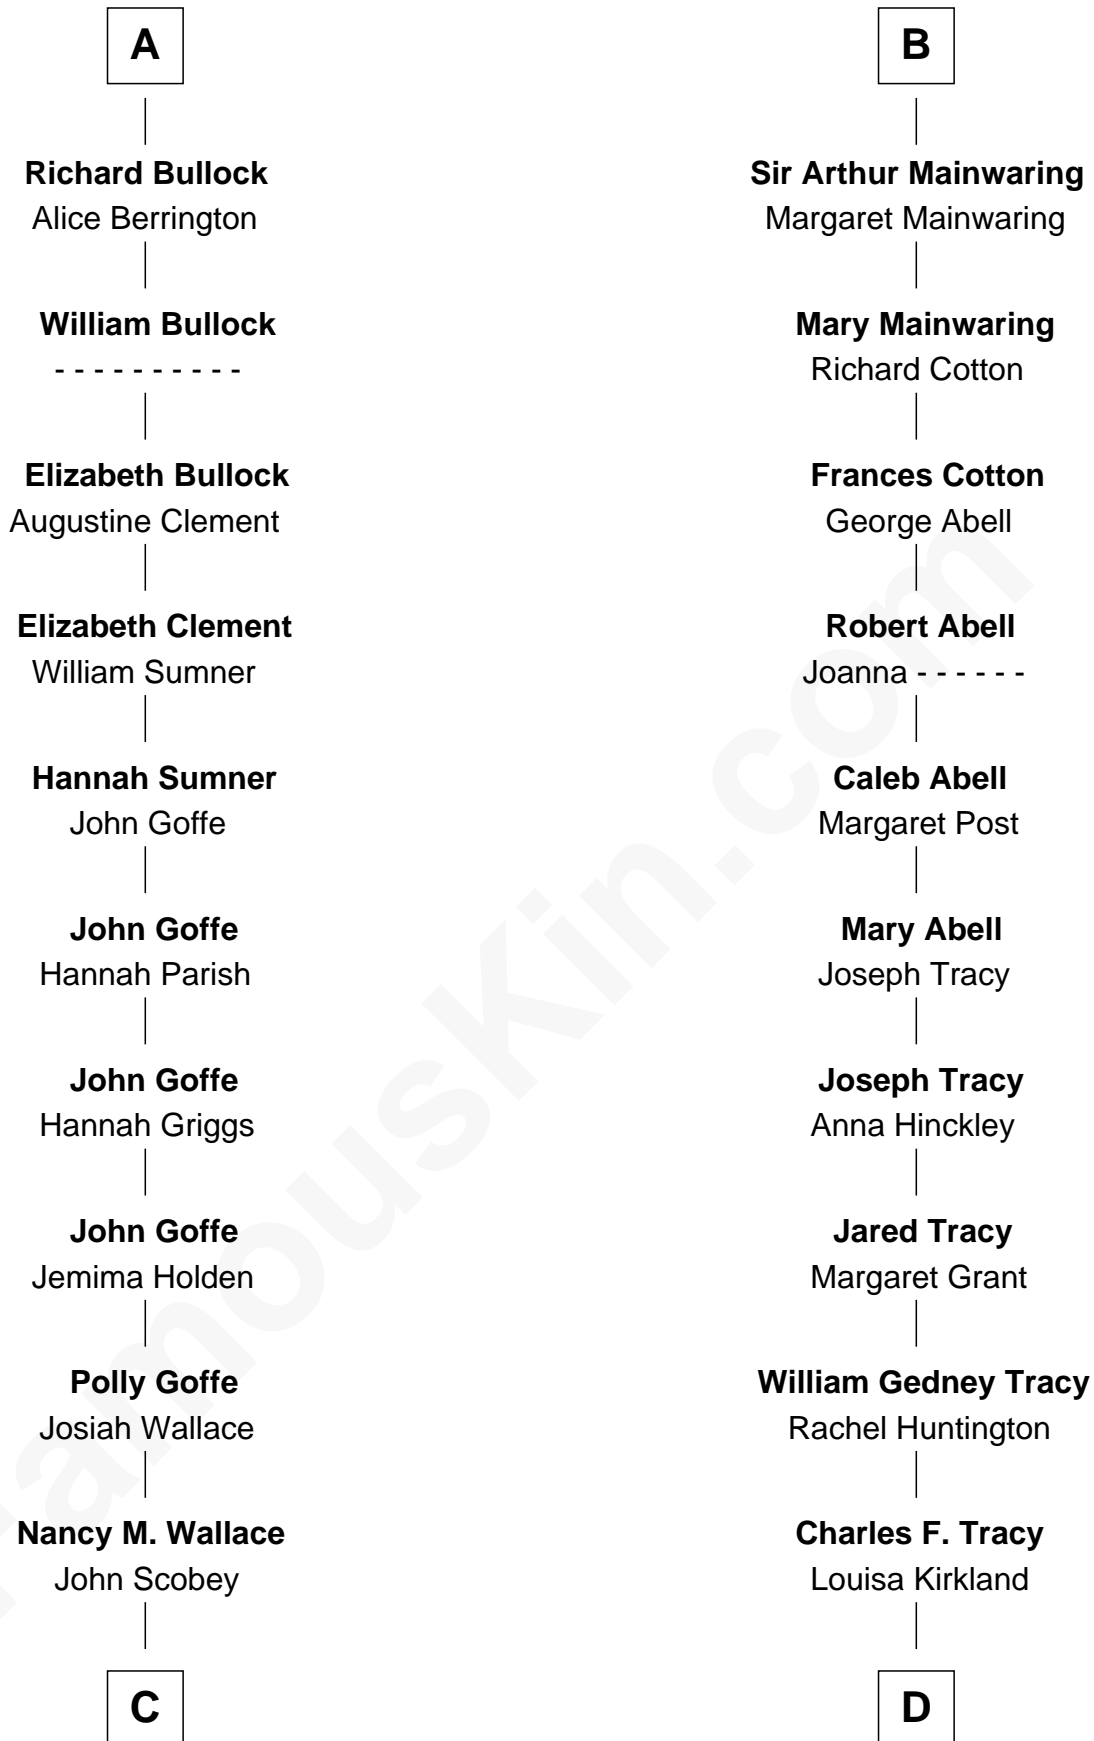

FamousKin.com

Relationship Chart of

Lou (Henry) Hoover

First Lady of President Herbert Hoover

18th cousin 1 time removed of

J.P. Morgan, Jr.

American Banker and Philanthropist

C

Philomelia Sophia Scobey

Phineas Weed

Florence Ida Weed

Charles Delano Henry

Lou (Henry) Hoover

First Lady of Herbert Hoover

D

Frances Louisa Tracy