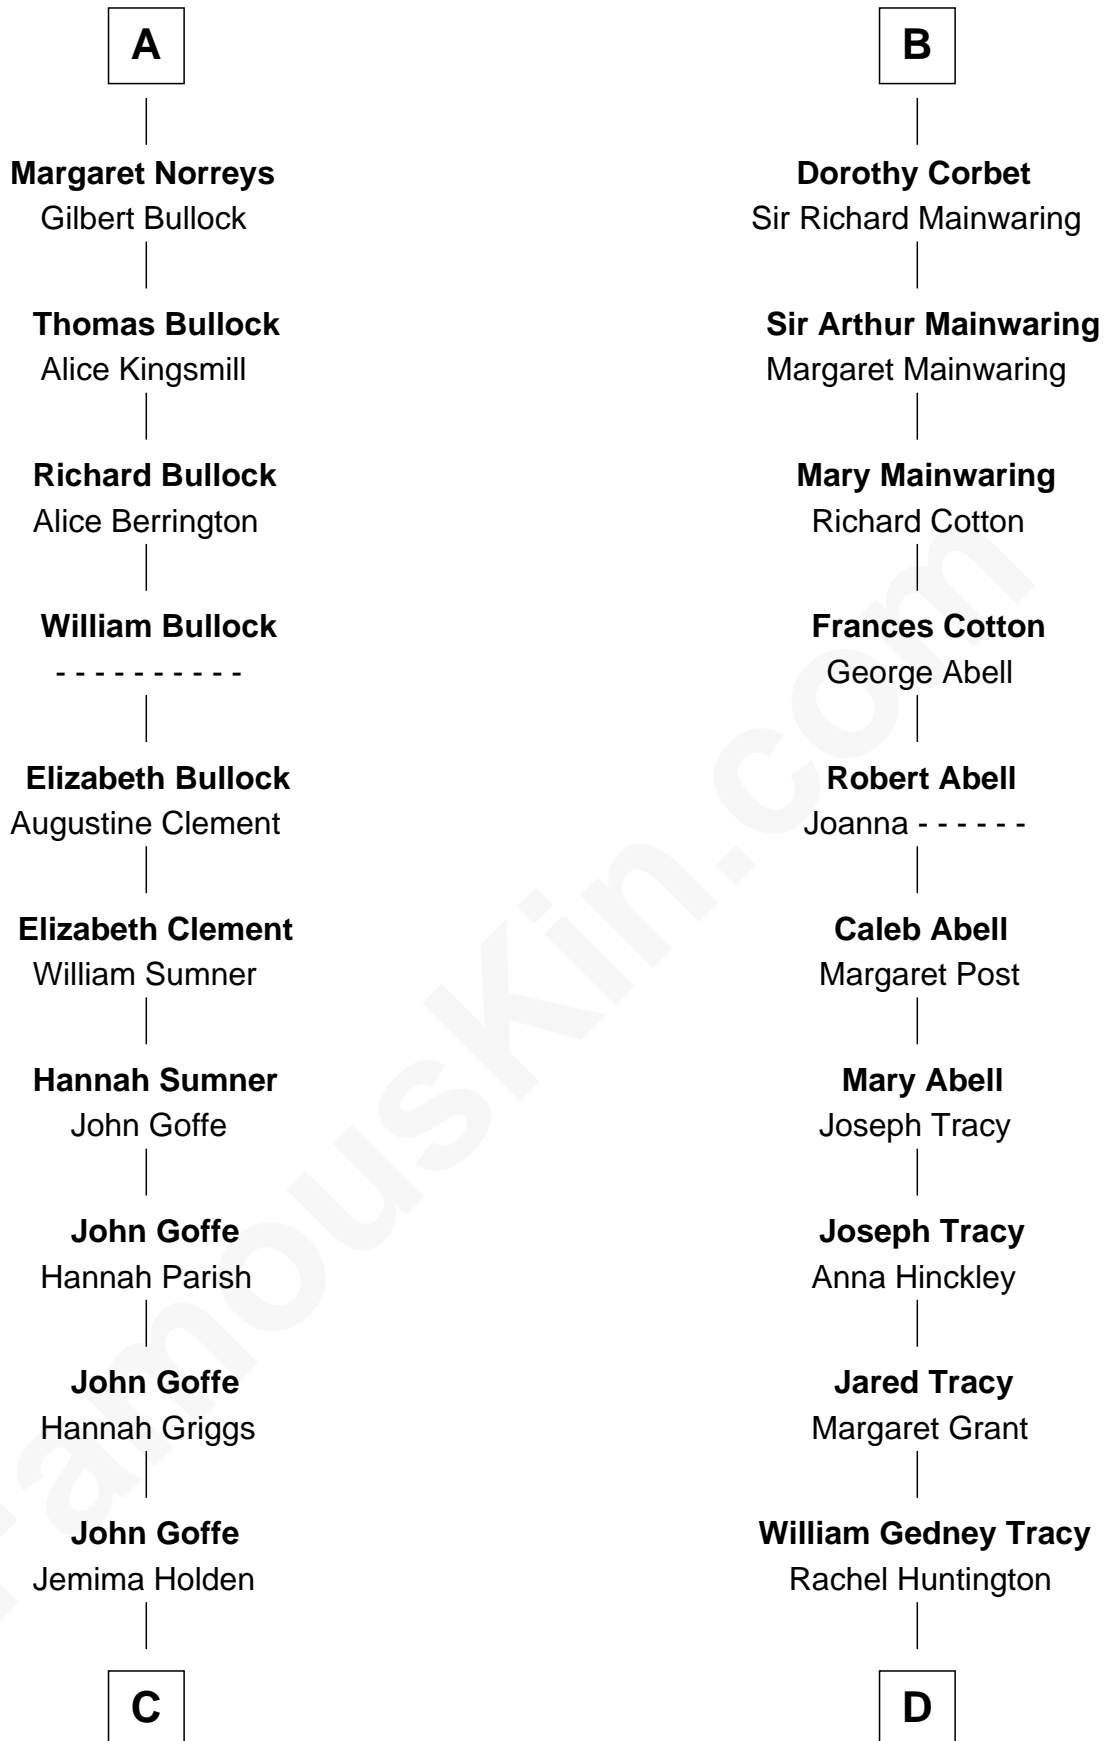

## Relationship Chart of

### Lou (Henry) Hoover

*First Lady of President Herbert Hoover*

19th cousin 2 times removed of

**J.P. Morgan, Jr.**

*American Banker and Philanthropist*

**C**

**Polly Goffe**  
Josiah Wallace

**Nancy M. Wallace**  
John Scobey

**Philomelia Sophia Scobey**  
Phineas Weed

**Florence Ida Weed**  
Charles Delano Henry

**Lou (Henry) Hoover**  
*First Lady of Herbert Hoover*

**D**

**Charles F. Tracy**  
Louisa Kirkland

**Frances Louisa Tracy**  
John Pierpont Morgan