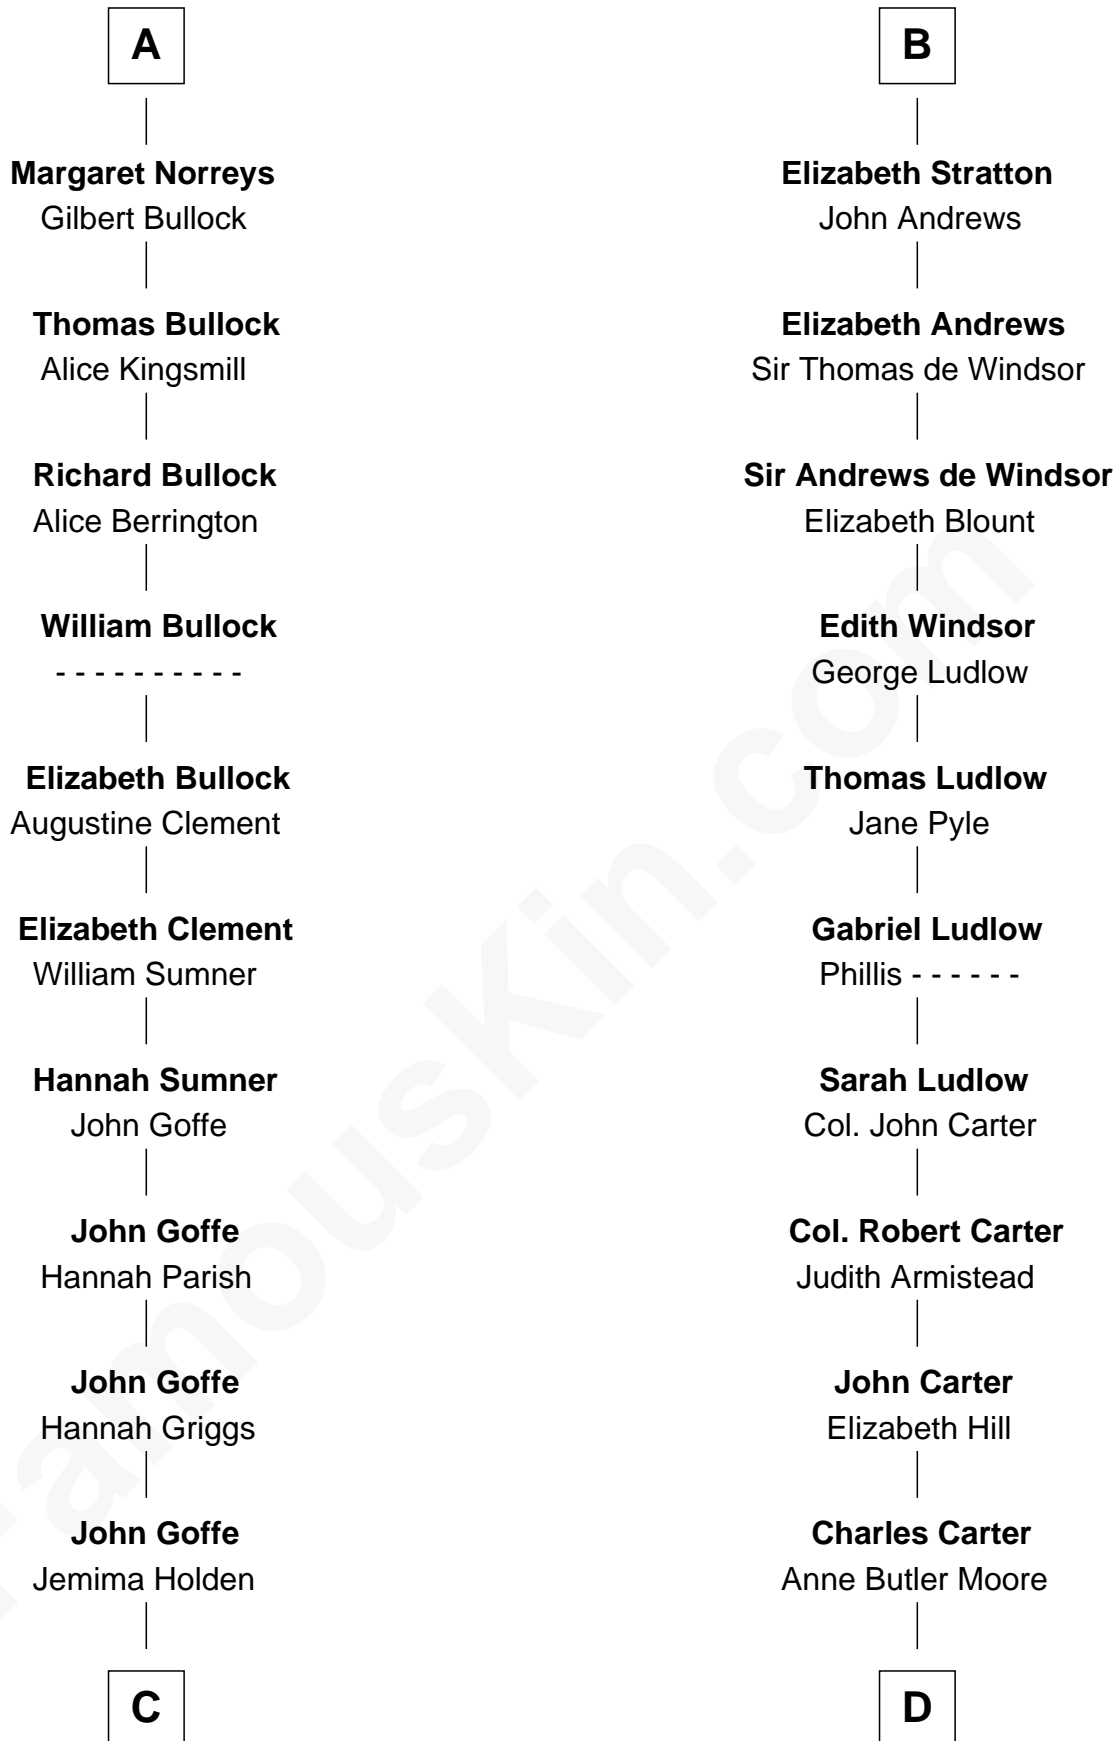

FamousKin.com

Relationship Chart of

Lou (Henry) Hoover

First Lady of President Herbert Hoover

19th cousin 2 times removed of

Fitzhugh Lee

40th Governor of Virginia

C

Polly Goffe
Josiah Wallace

Nancy M. Wallace
John Scobey

Philomelia Sophia Scobey
Phineas Weed

Florence Ida Weed
Charles Delano Henry

Lou (Henry) Hoover
First Lady of Herbert Hoover

D

Anne Hill Carter
Maj. Gen. Henry Lee

Sydney Smith Lee
Anna Maria Mason

Fitzhugh Lee
40th Governor of Virginia