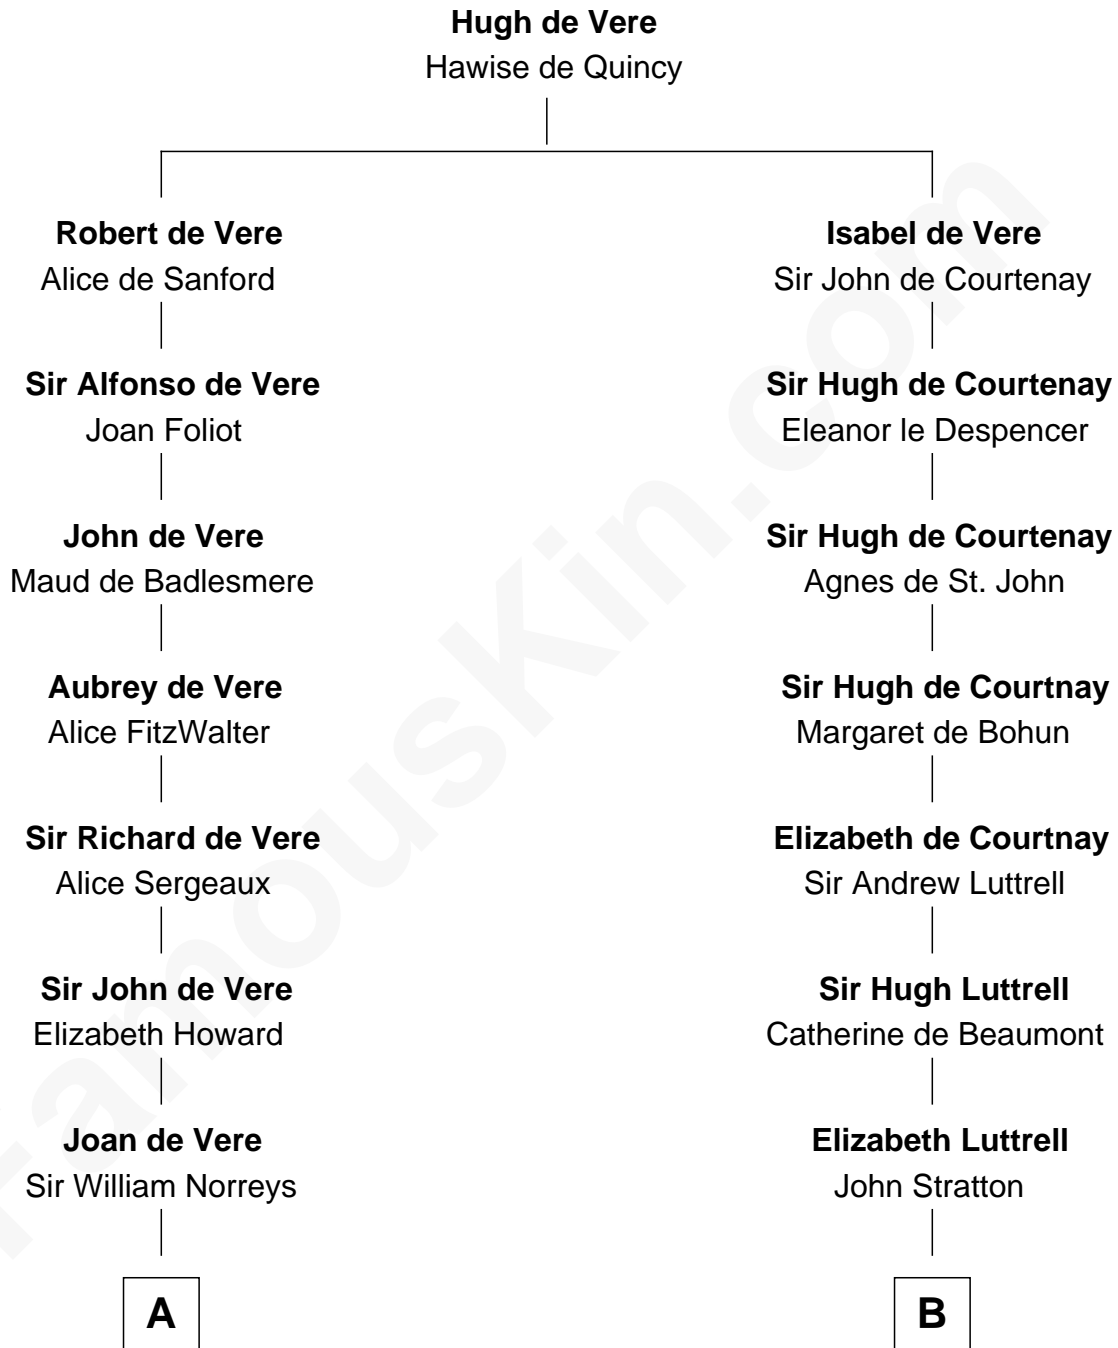

FamousKin.com

Relationship Chart of

Lou (Henry) Hoover

First Lady of President Herbert Hoover

19th cousin 2 times removed of

Fitzhugh Lee

40th Governor of Virginia

C

Polly Goffe
Josiah Wallace

Nancy M. Wallace
John Scobey

Philomelia Sophia Scobey
Phineas Weed

Florence Ida Weed
Charles Delano Henry

Lou (Henry) Hoover
First Lady of Herbert Hoover

D

Anne Hill Carter
Maj. Gen. Henry Lee

Sydney Smith Lee
Anna Maria Mason

Fitzhugh Lee
40th Governor of Virginia