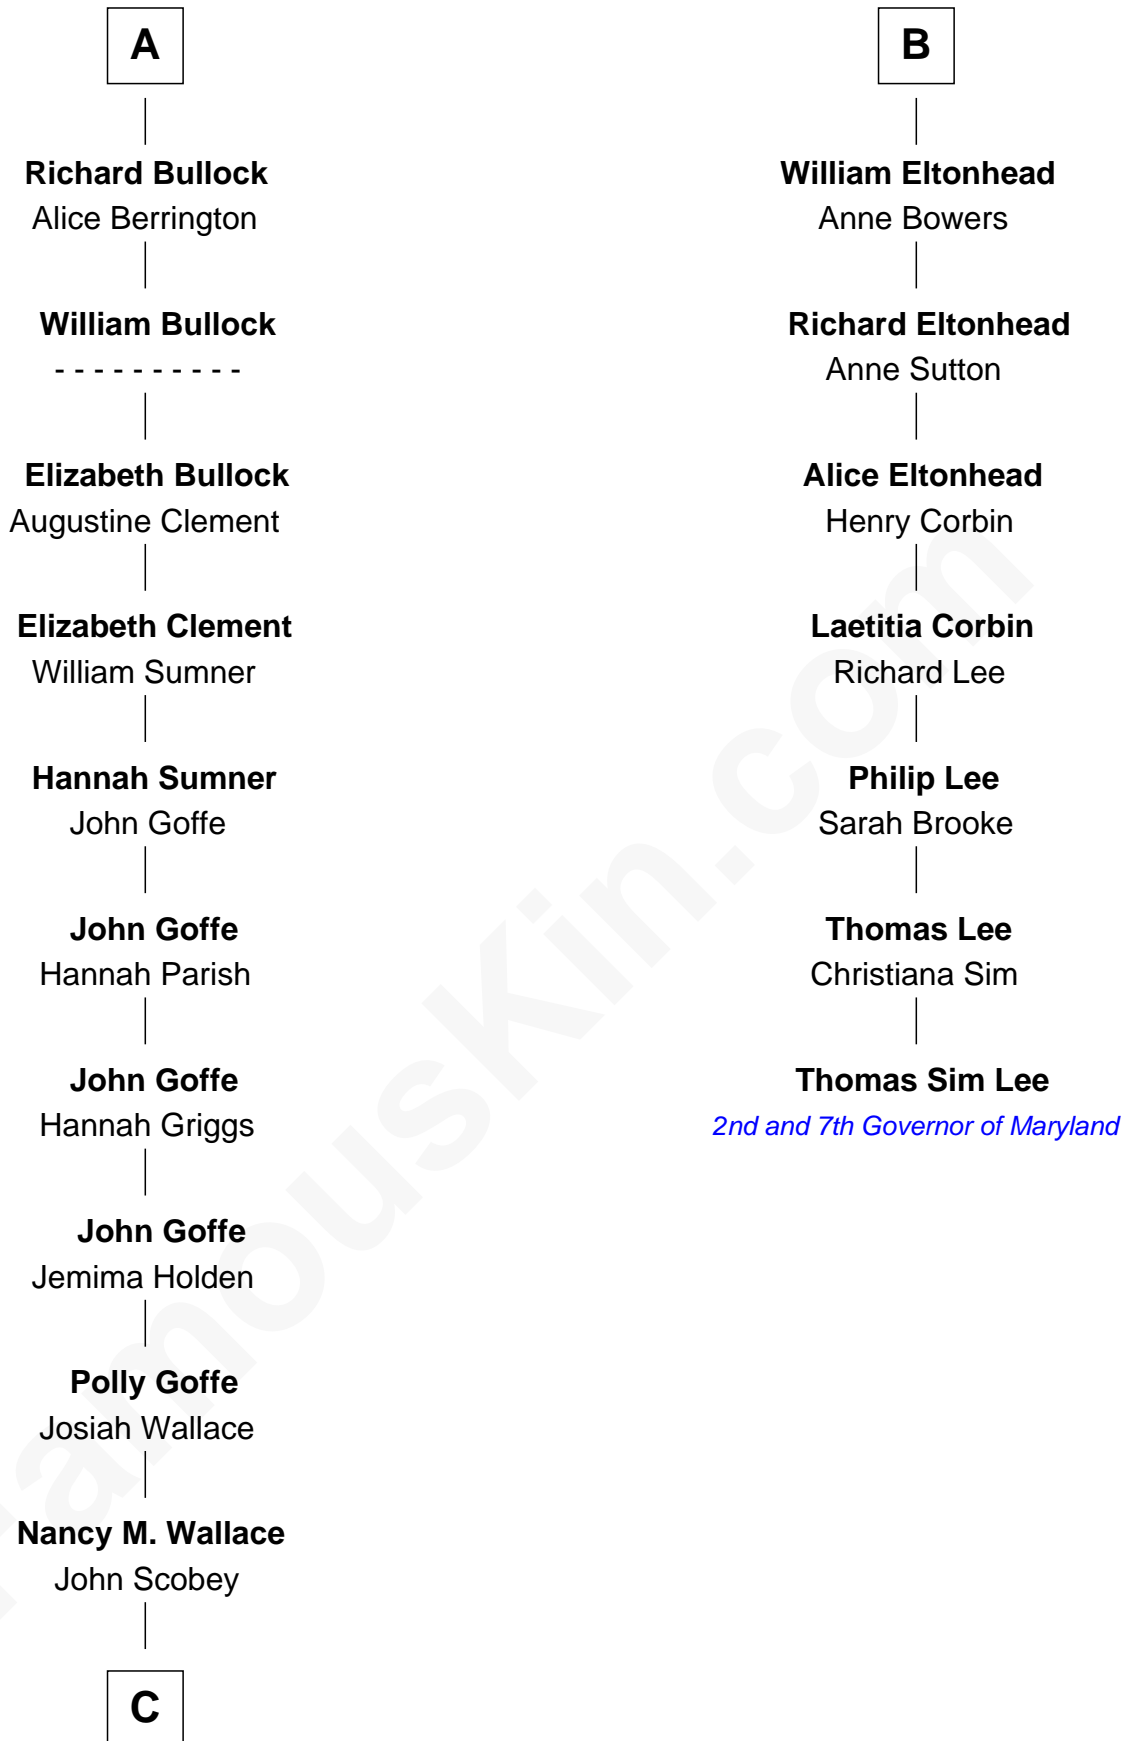

## Relationship Chart of

### Lou (Henry) Hoover

*First Lady of President Herbert Hoover*

13th cousin 6 times removed of

### Thomas Sim Lee

*2nd and 7th Governor of Maryland*

**C**

**Philomelia Sophia Scobey**

Phineas Weed

**Florence Ida Weed**

Charles Delano Henry

**Lou (Henry) Hoover**