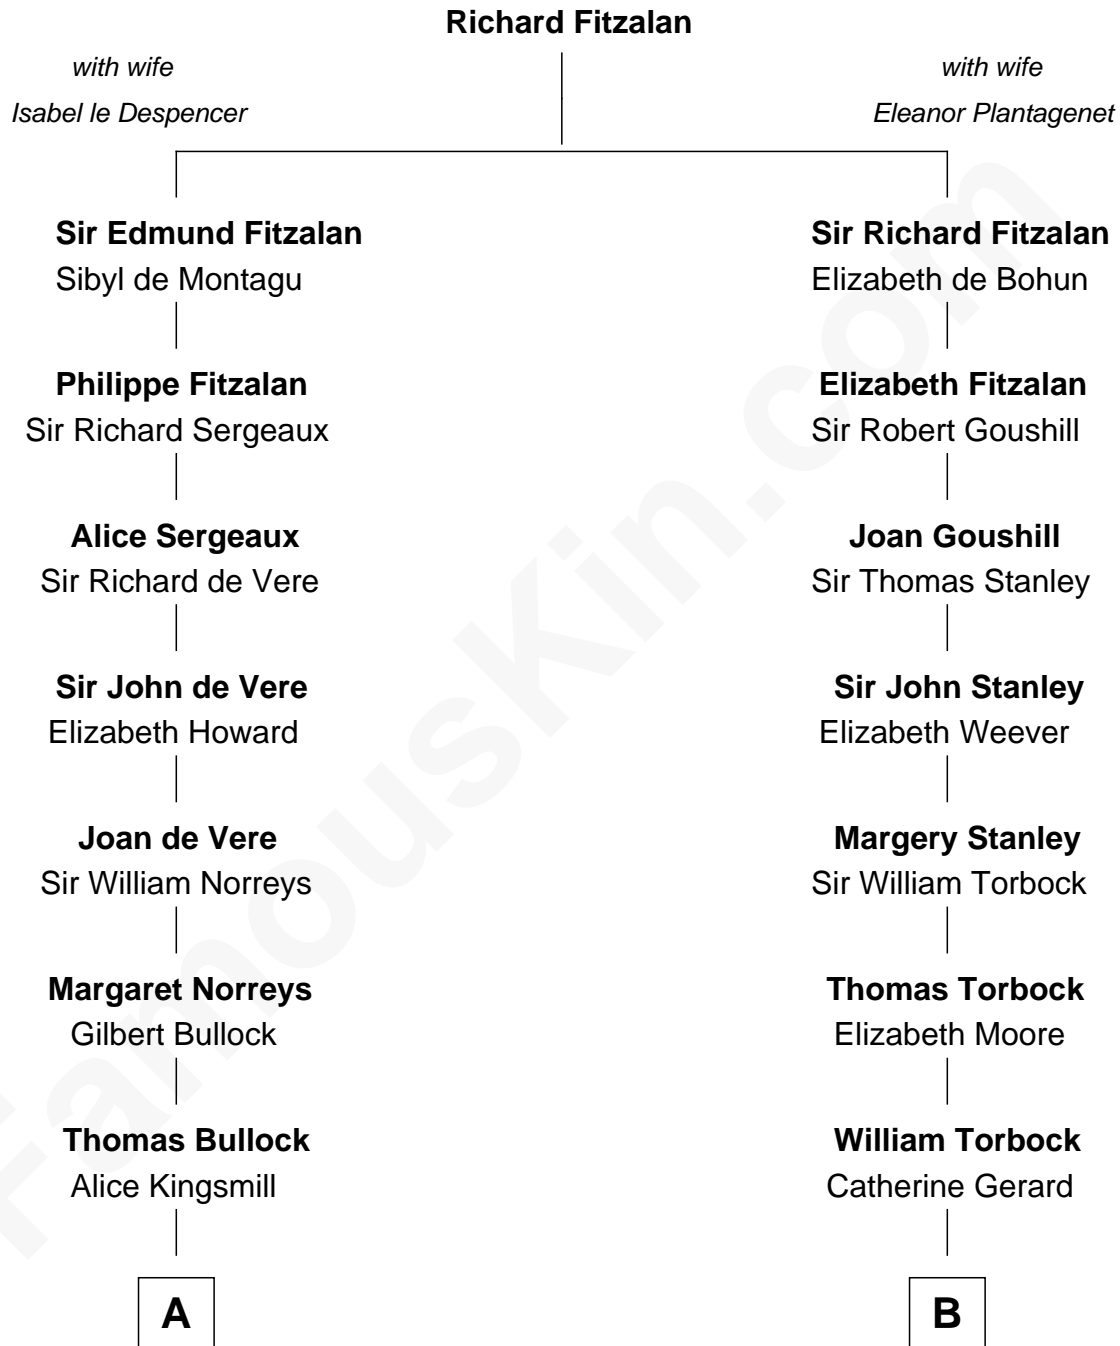

FamousKin.com

Relationship Chart of

Lou (Henry) Hoover

First Lady of President Herbert Hoover

14th cousin 5 times removed of

Edward Lloyd V

13th Governor of Maryland