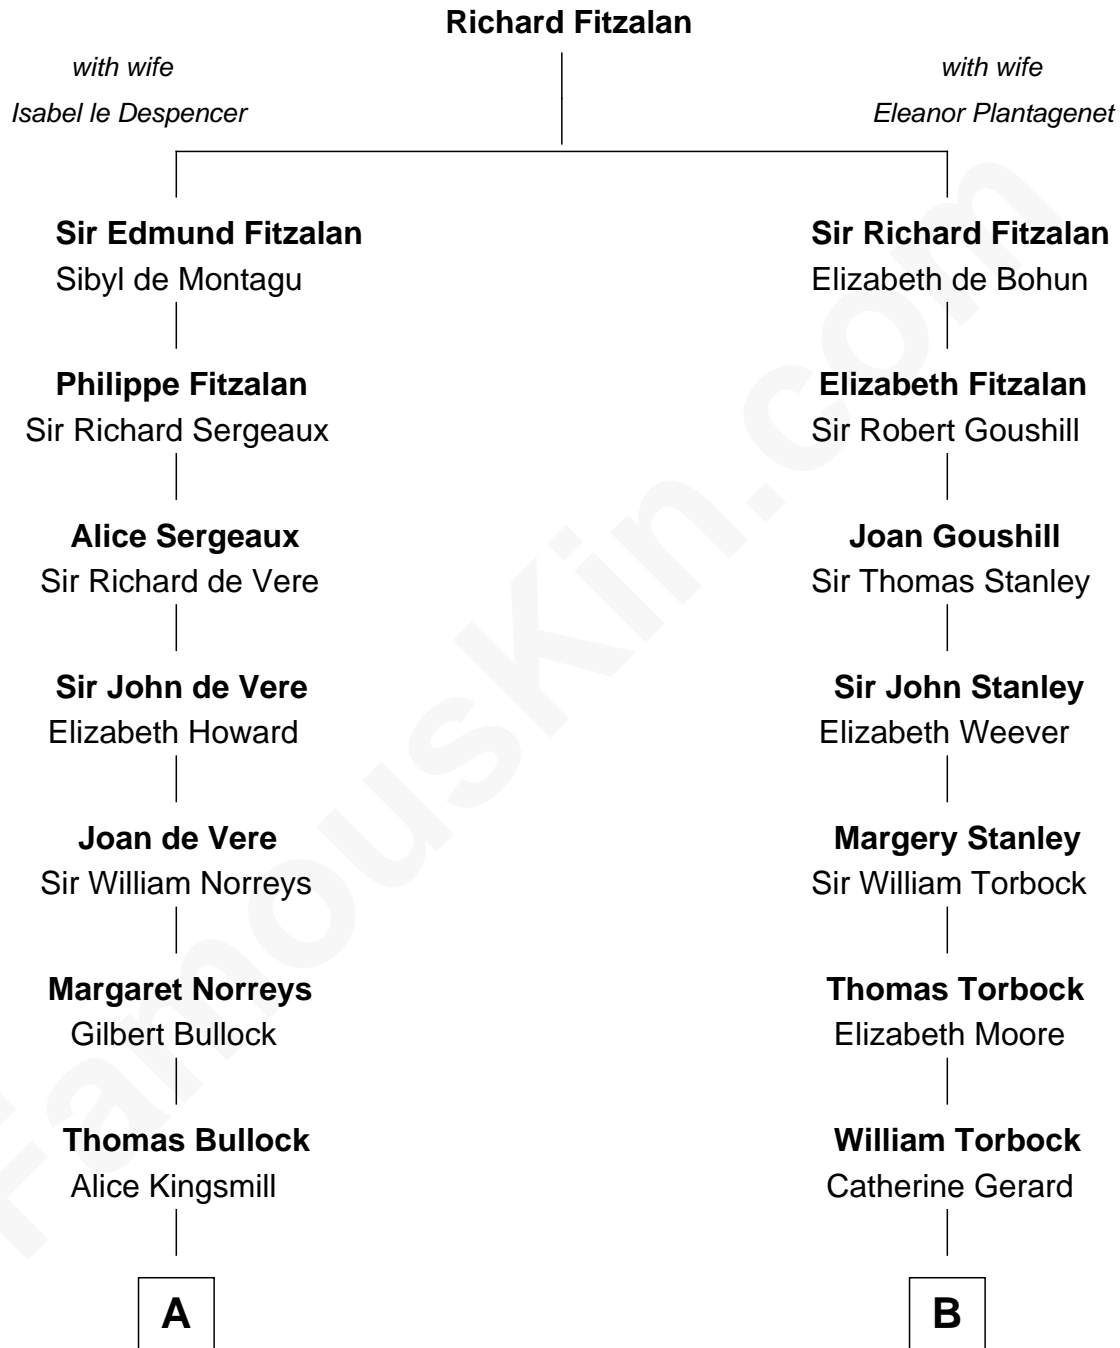

FamousKin.com

Relationship Chart of

Lou (Henry) Hoover

First Lady of President Herbert Hoover

16th cousin 3 times removed of

Henry Lloyd

40th Governor of Maryland

C

—
Philomelia Sophia Scobey

Phineas Weed

—
Florence Ida Weed

Charles Delano Henry

—
Lou (Henry) Hoover

First Lady of Herbert Hoover

FamousKin.com