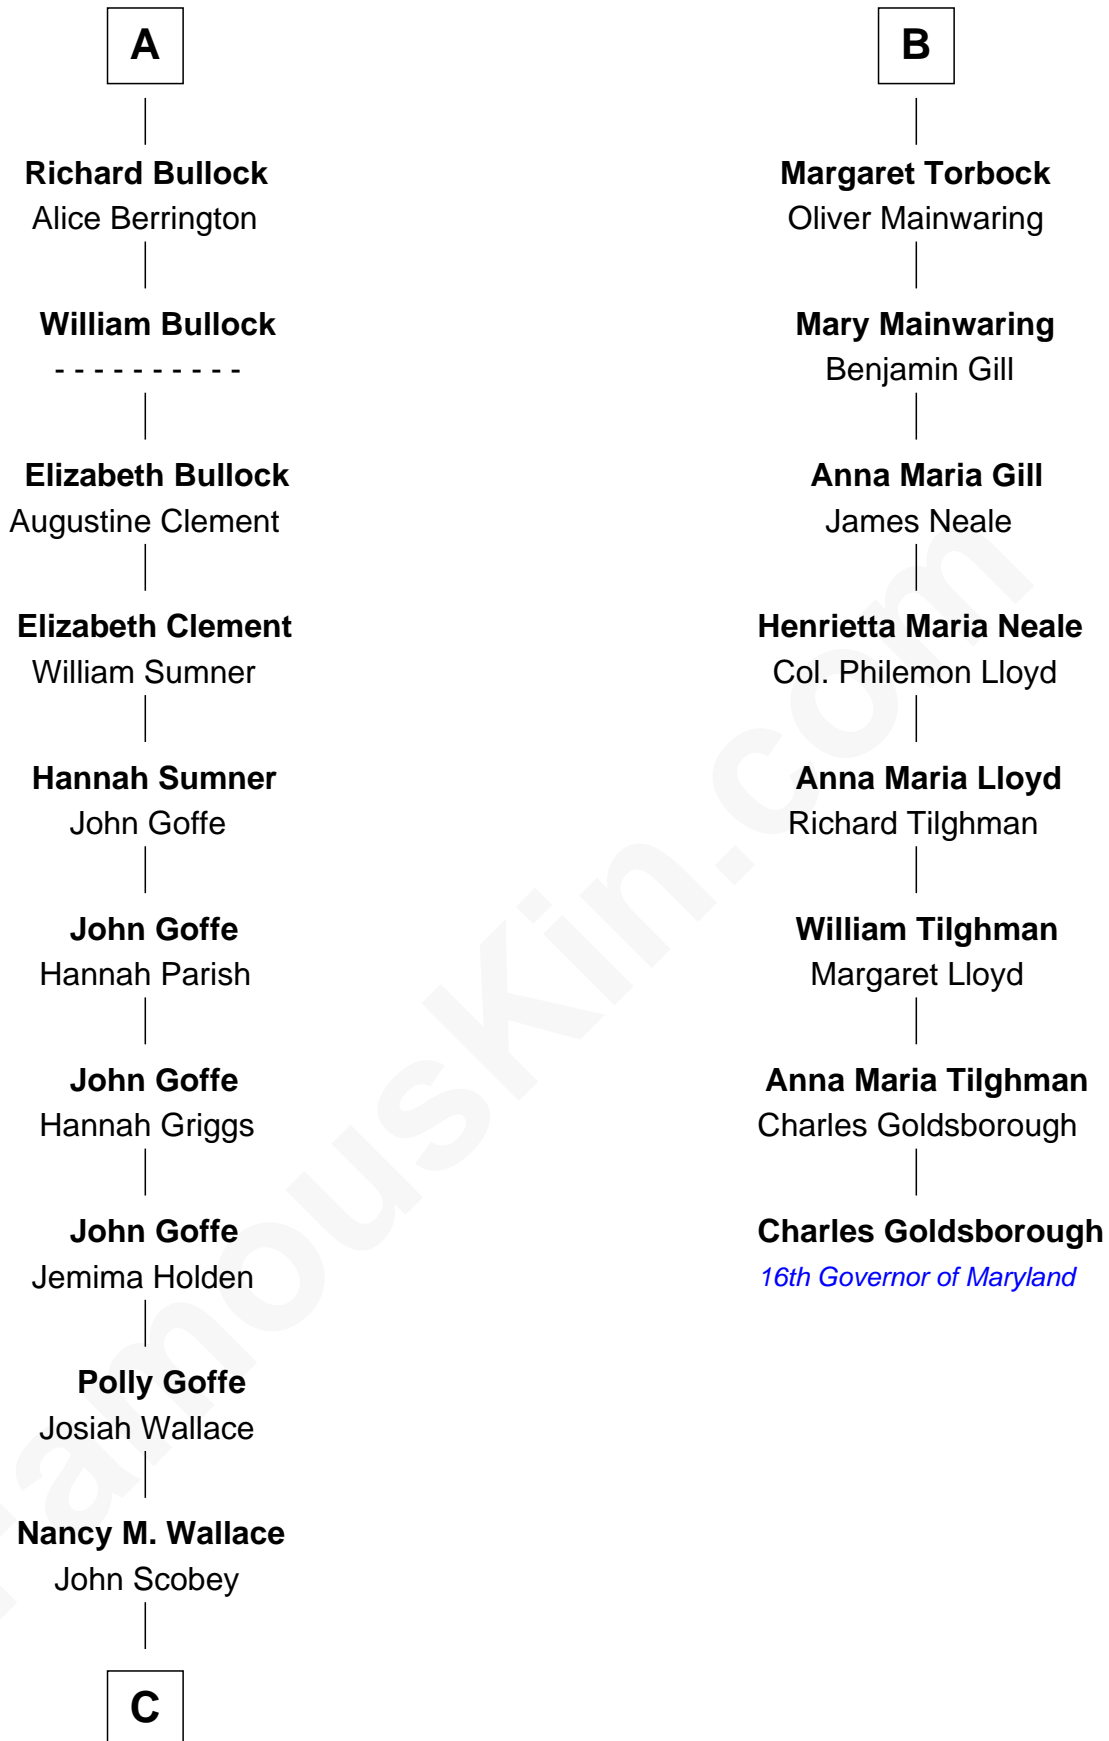

FamousKin.com

Relationship Chart of Lou (Henry) Hoover

First Lady of President Herbert Hoover

14th cousin 5 times removed of

Charles Goldsborough

16th Governor of Maryland

C

Philomelia Sophia Scobey

Phineas Weed

Florence Ida Weed

Charles Delano Henry

Lou (Henry) Hoover

First Lady of Herbert Hoover

FamousKin.com