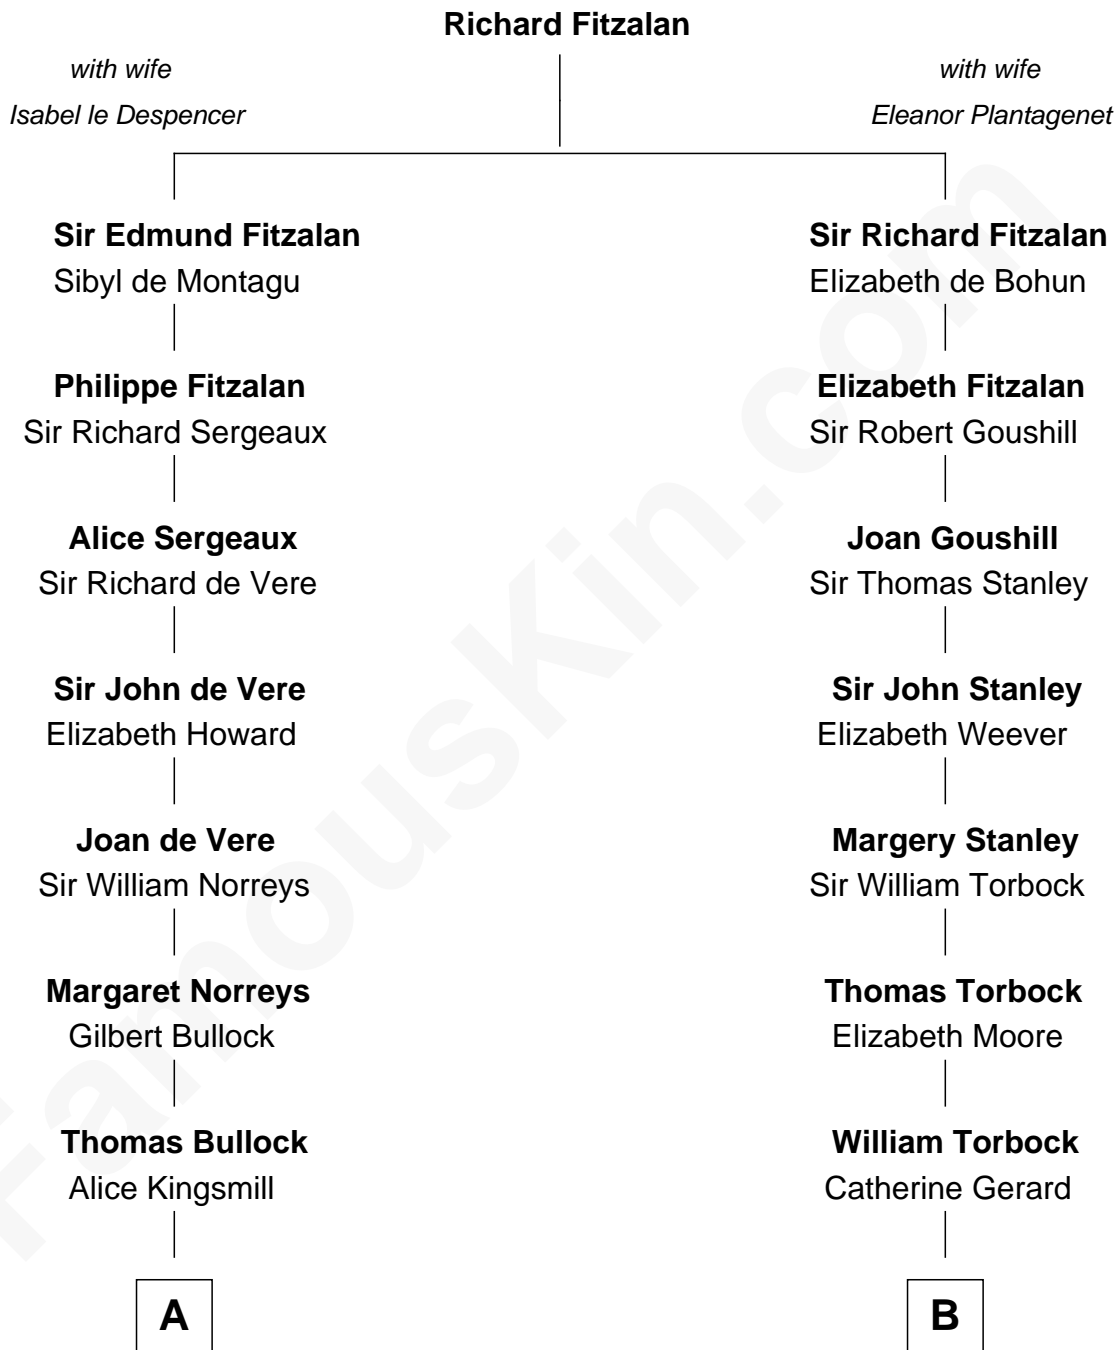

FamousKin.com

Relationship Chart of Lou (Henry) Hoover

First Lady of President Herbert Hoover

14th cousin 5 times removed of

Charles Goldsborough

16th Governor of Maryland

C

Philomelia Sophia Scobey

Phineas Weed

Florence Ida Weed

Charles Delano Henry

Lou (Henry) Hoover

First Lady of Herbert Hoover

FamousKin.com