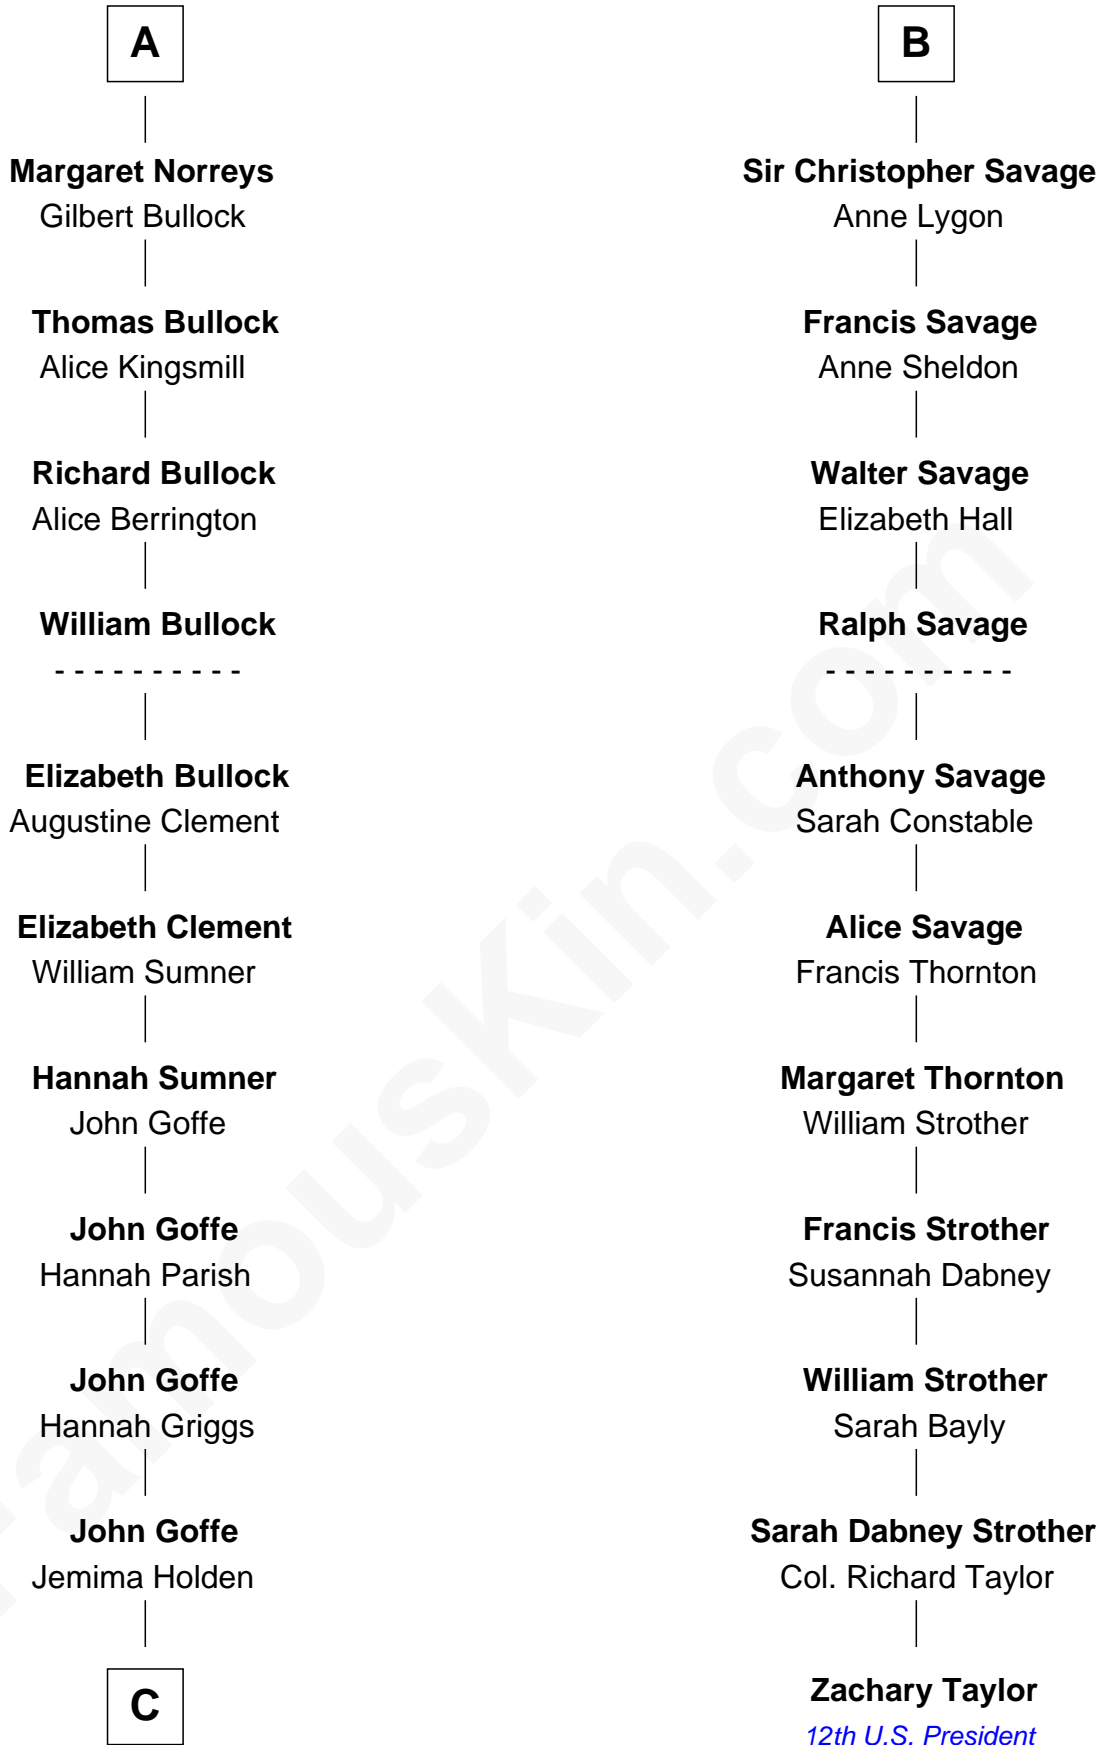

## Relationship Chart of

### Lou (Henry) Hoover

*First Lady of President Herbert Hoover*

17th cousin 4 times removed of

**Zachary Taylor**  
*12th U.S. President*

**C**

**Polly Goffe**  
Josiah Wallace

**Nancy M. Wallace**  
John Scobey

**Philomelia Sophia Scobey**  
Phineas Weed

**Florence Ida Weed**  
Charles Delano Henry

**Lou (Henry) Hoover**  
*First Lady of Herbert Hoover*

FamousKin.com