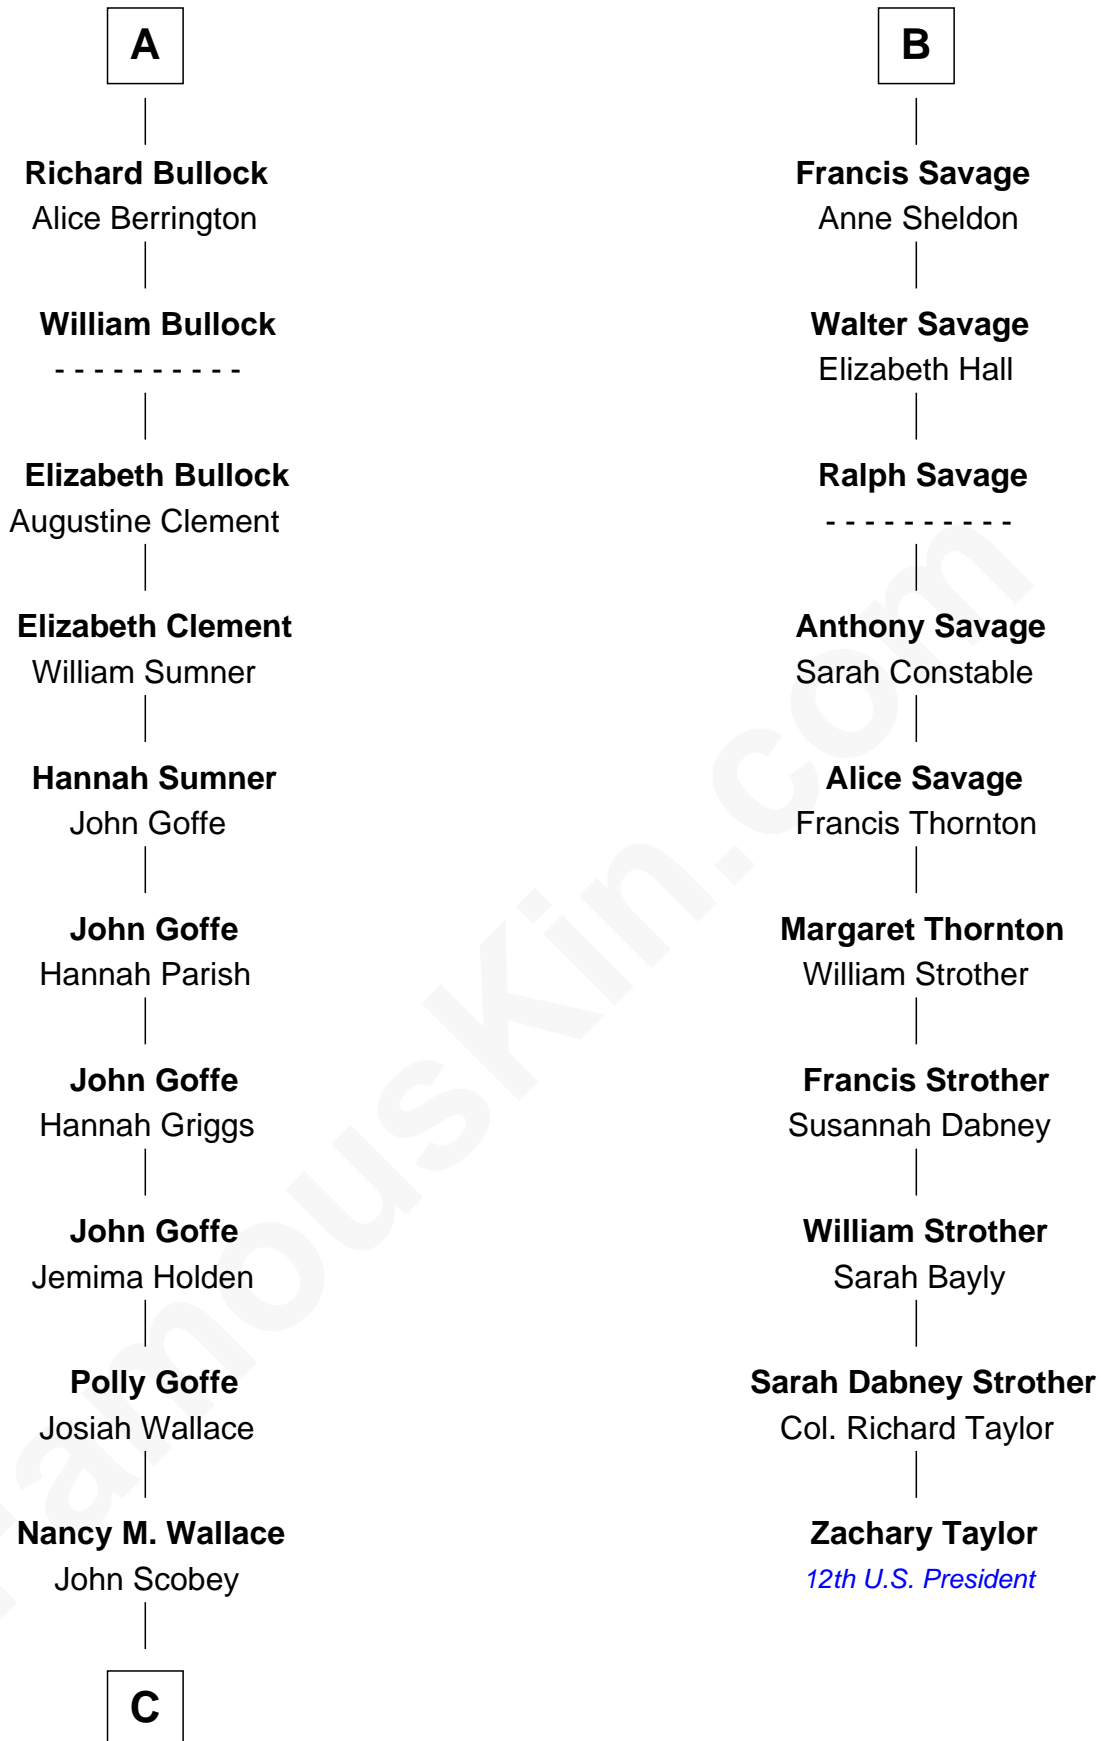

## Relationship Chart of

### Lou (Henry) Hoover

*First Lady of President Herbert Hoover*

16th cousin 3 times removed of

**Zachary Taylor**

*12th U.S. President*

**C**

Philomelia Sophia Scobey

Phineas Weed

Florence Ida Weed

Charles Delano Henry

**Lou (Henry) Hoover**

*First Lady of Herbert Hoover*

FamousKin.com