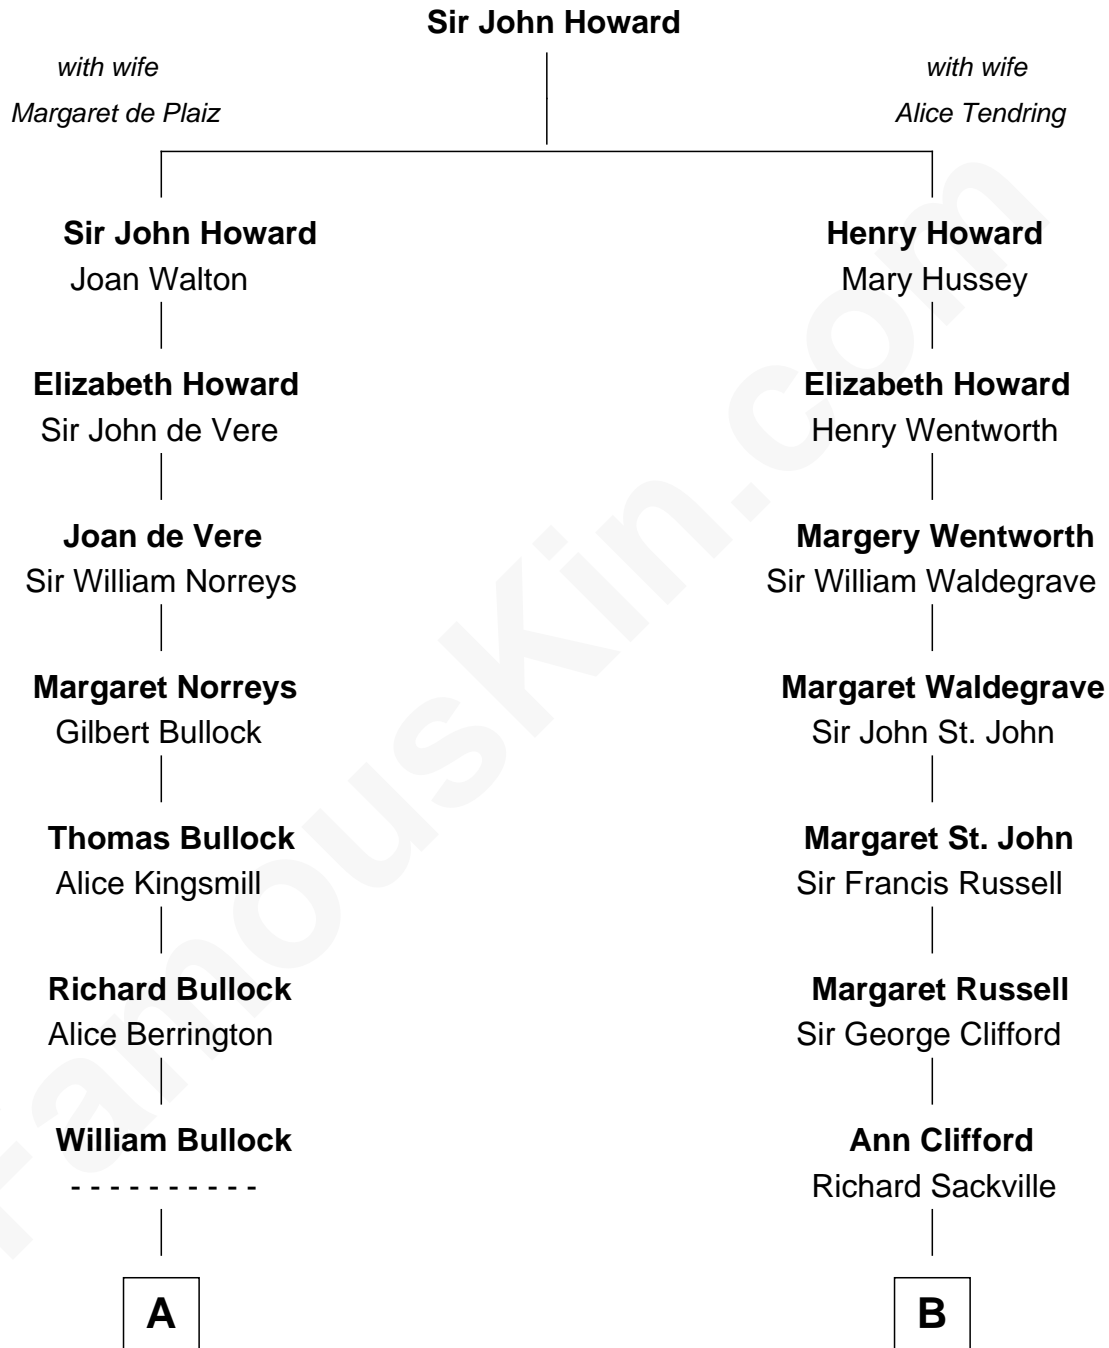

FamousKin.com

Relationship Chart of

Lou (Henry) Hoover

First Lady of President Herbert Hoover

17th cousin 1 time removed of

Kit Harington

TV Actor - "Game of Thrones"

C