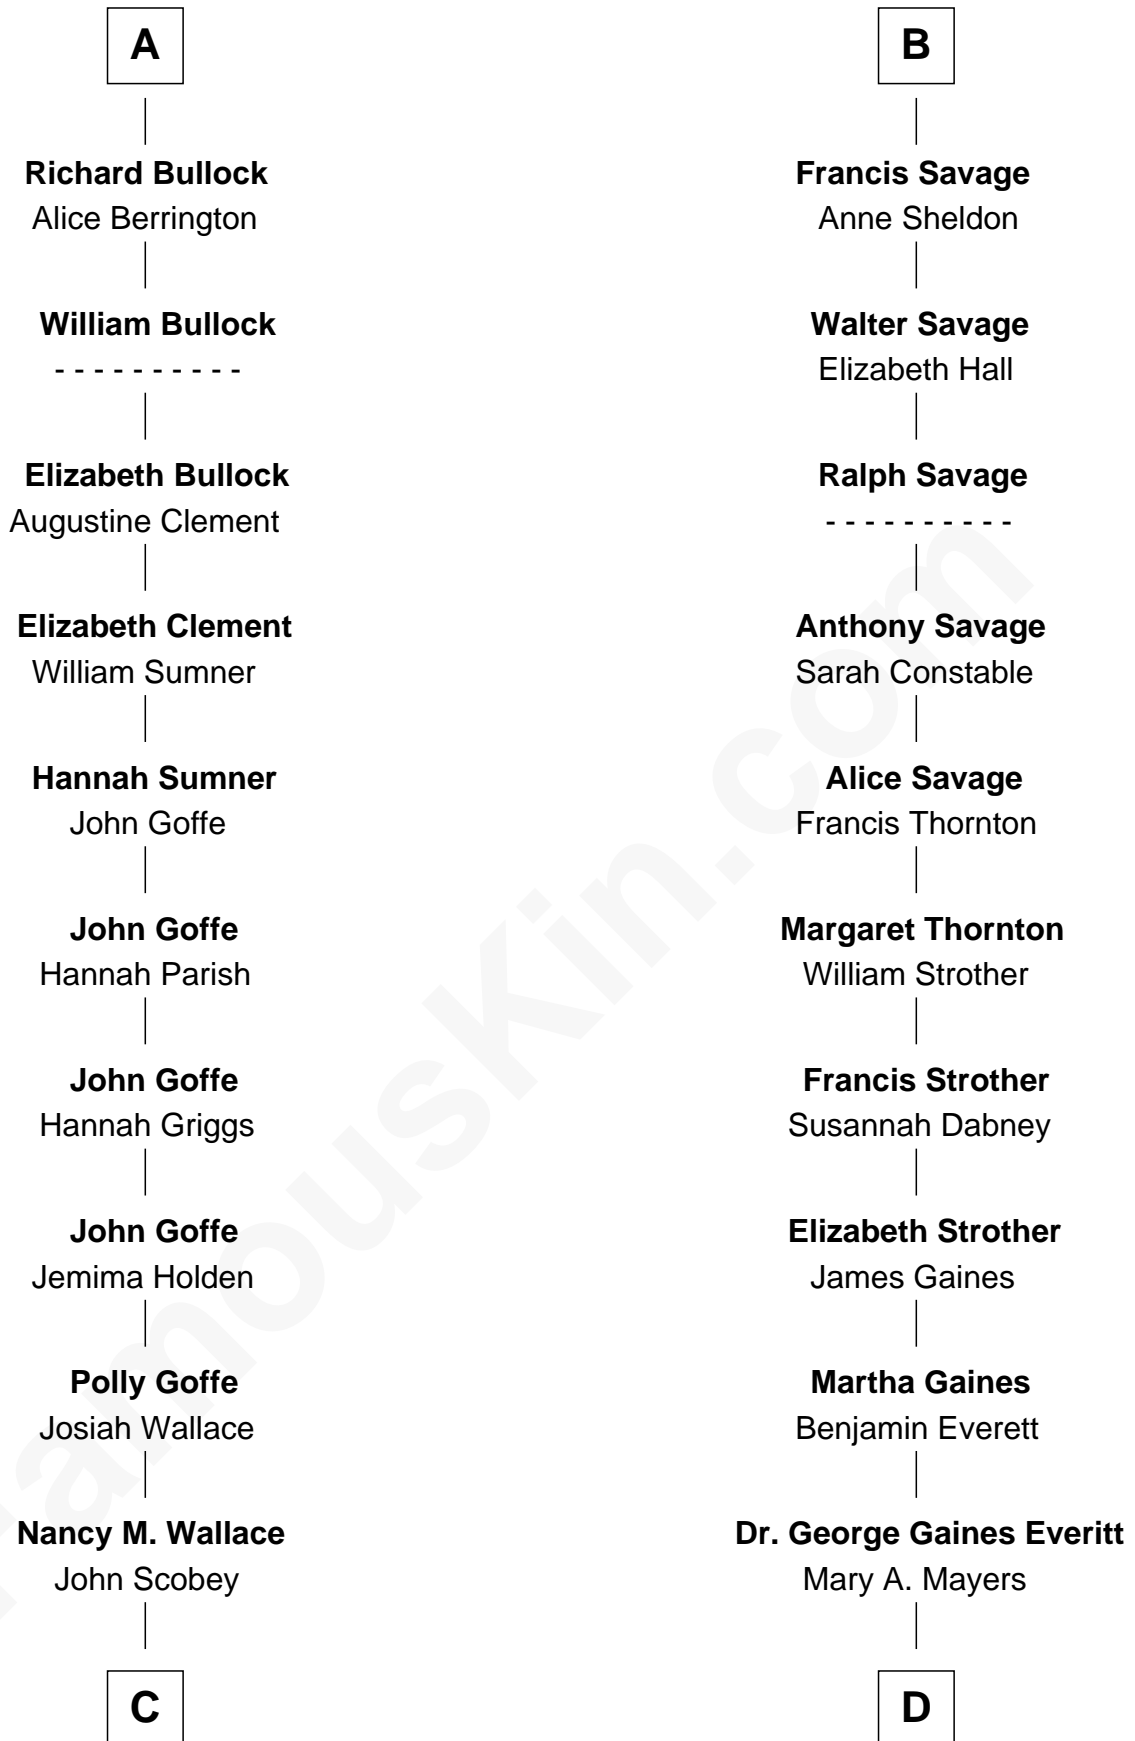

FamousKin.com

Relationship Chart of

Lou (Henry) Hoover

First Lady of President Herbert Hoover

19th cousin 1 time removed of

William H. Macy
TV and Movie Actor

C

Philomelia Sophia Scobey

Phineas Weed

Florence Ida Weed

Charles Delano Henry

Lou (Henry) Hoover

First Lady of Herbert Hoover

D

Horace Benjamin Everitt

Martha Leticia Roberts

Mary Lois Everitt

Clement Overstreet

Lois Elizabeth Overstreet

William Hall Macy

William H. Macy

TV and Movie Actor

FamousKin.com