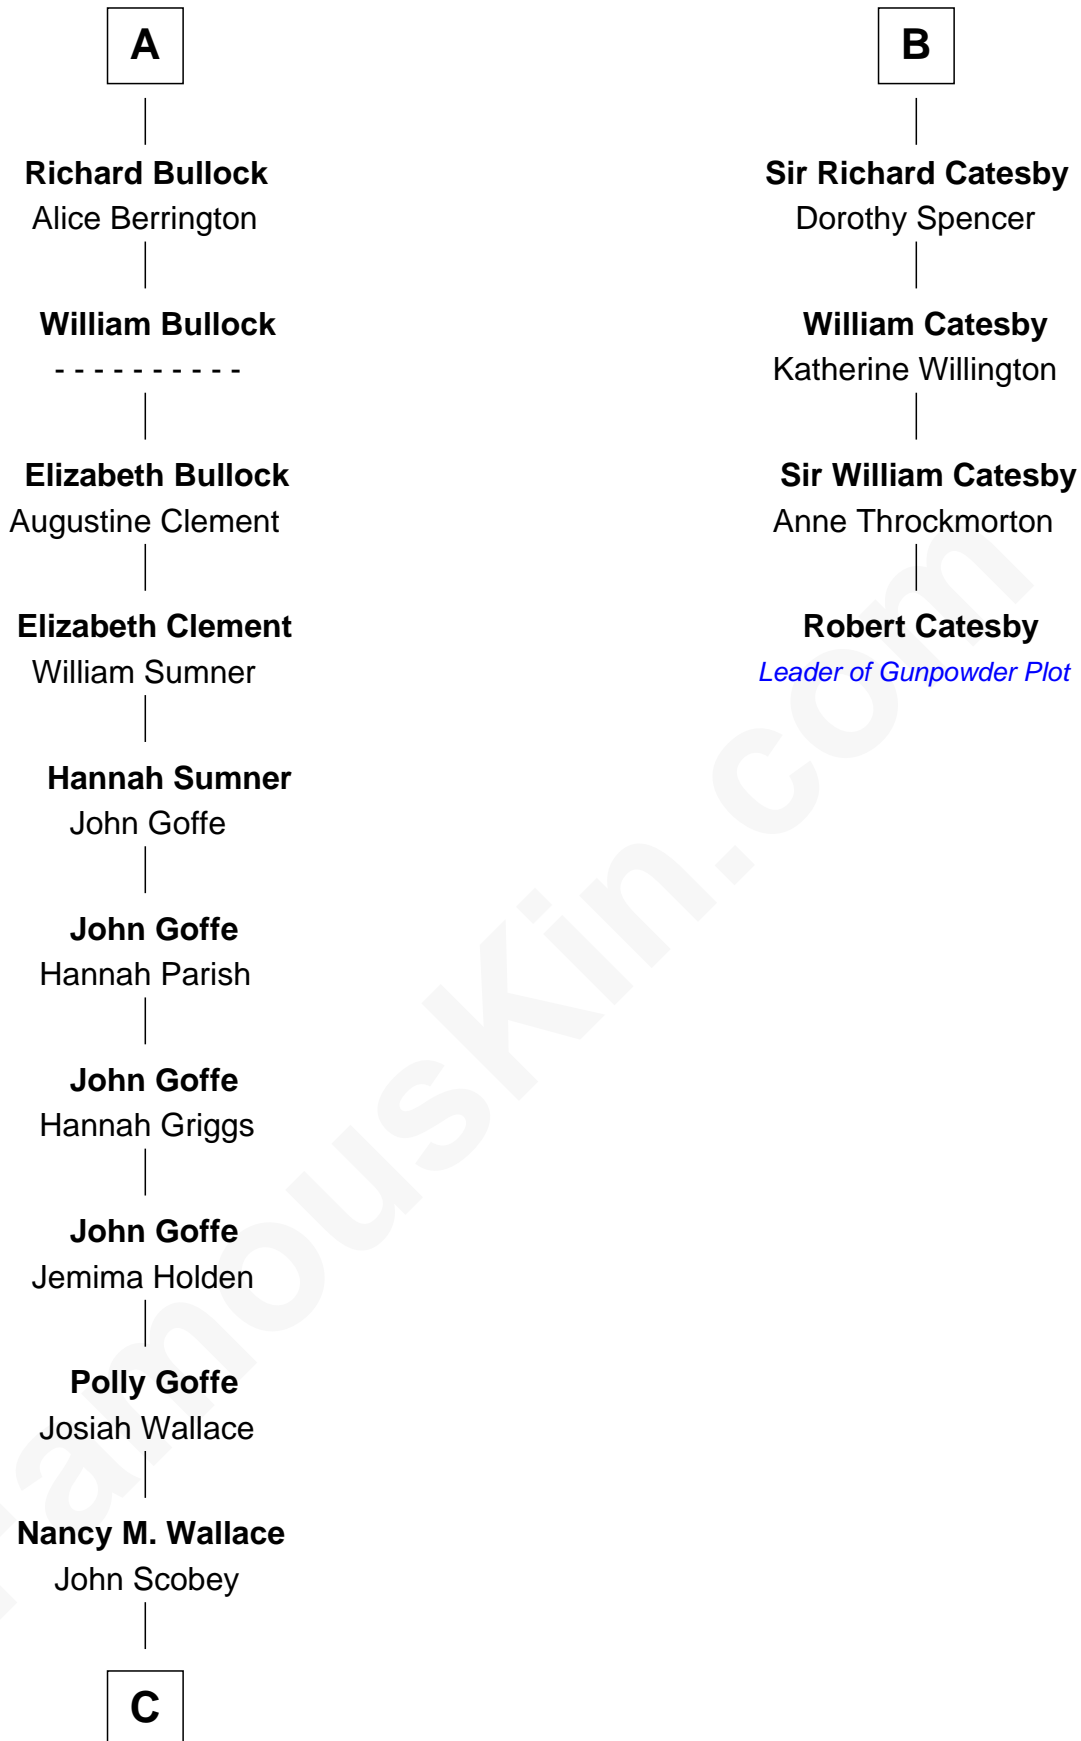

FamousKin.com

Relationship Chart of

Lou (Henry) Hoover

First Lady of President Herbert Hoover

10th cousin 9 times removed of

Robert Catesby

Leader of Gunpowder Plot

Bartholomew de Badlesmere

Margaret de Clare

C

Philomelia Sophia Scobey

Phineas Weed

Florence Ida Weed

Charles Delano Henry

Lou (Henry) Hoover

First Lady of Herbert Hoover