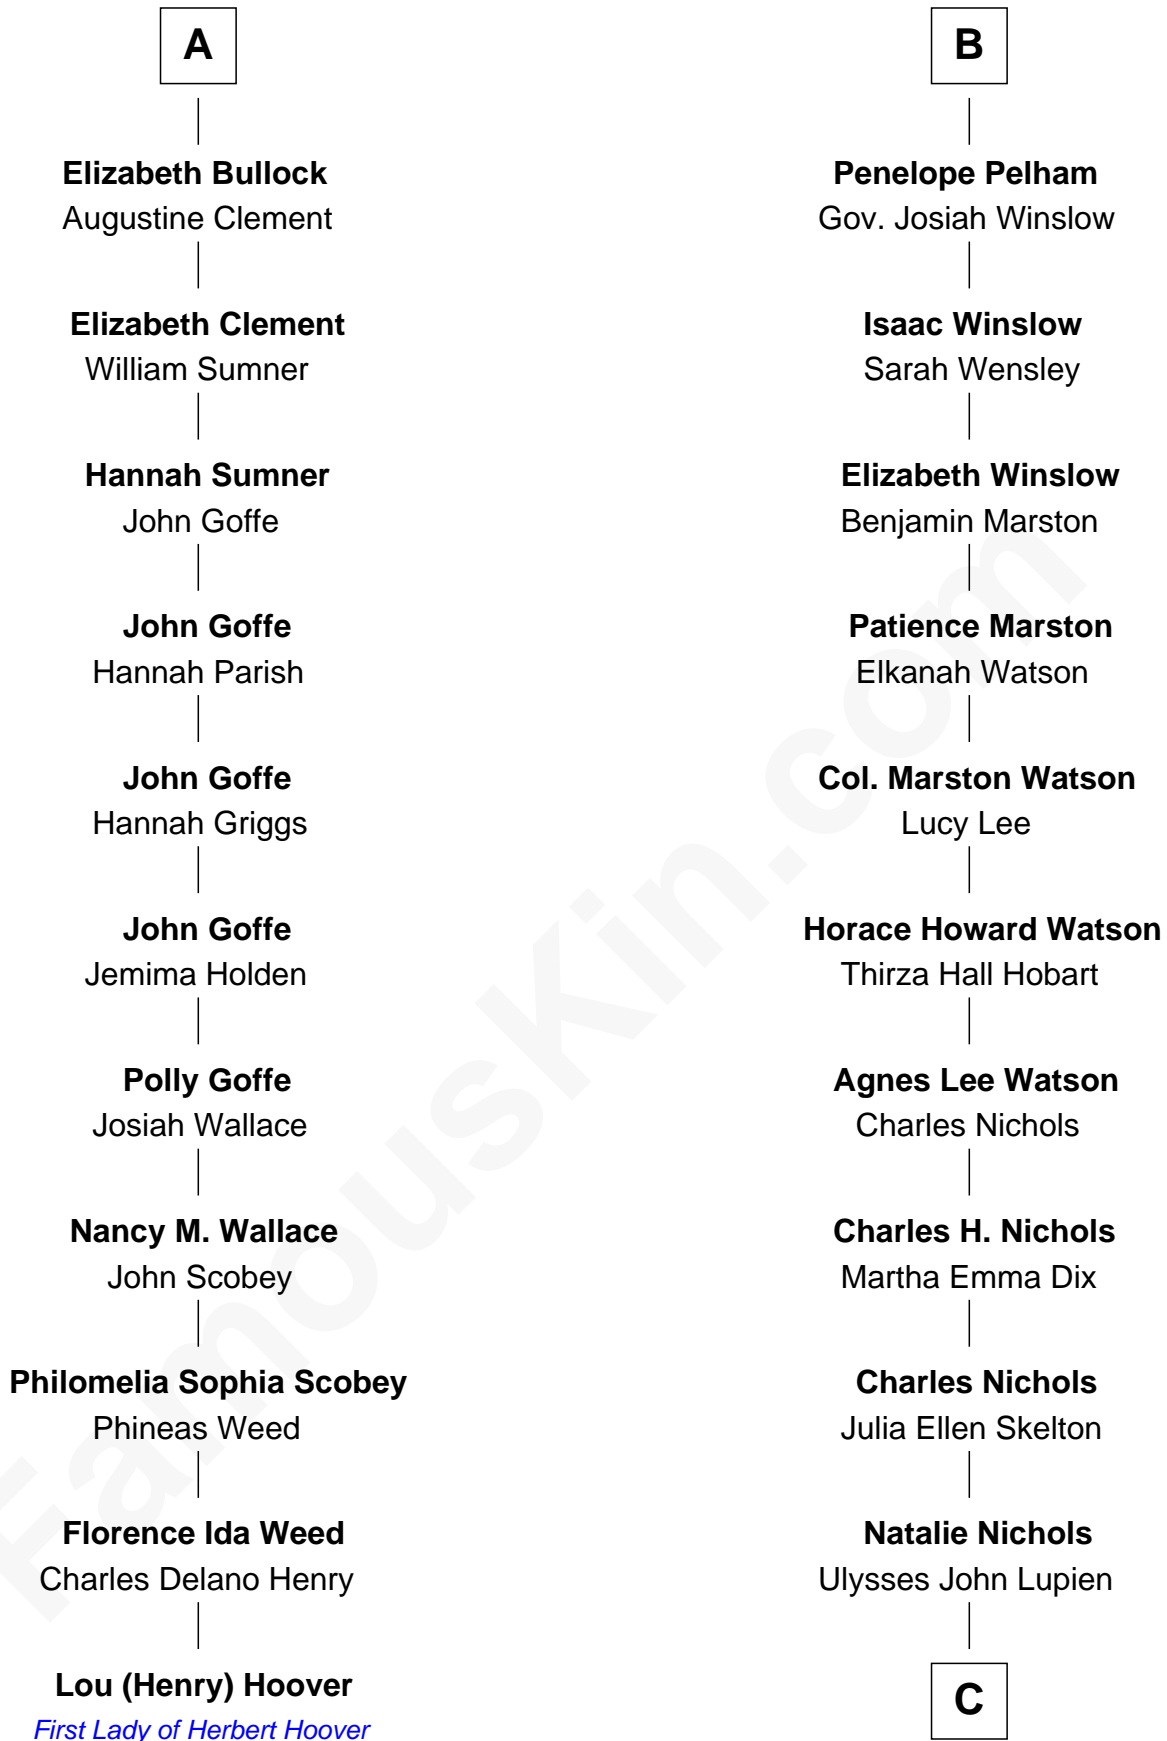

FamousKin.com

Relationship Chart of

Lou (Henry) Hoover

First Lady of President Herbert Hoover

17th cousin 1 time removed of

John Cena

Movie Actor and WWE Pro Wrestler

C