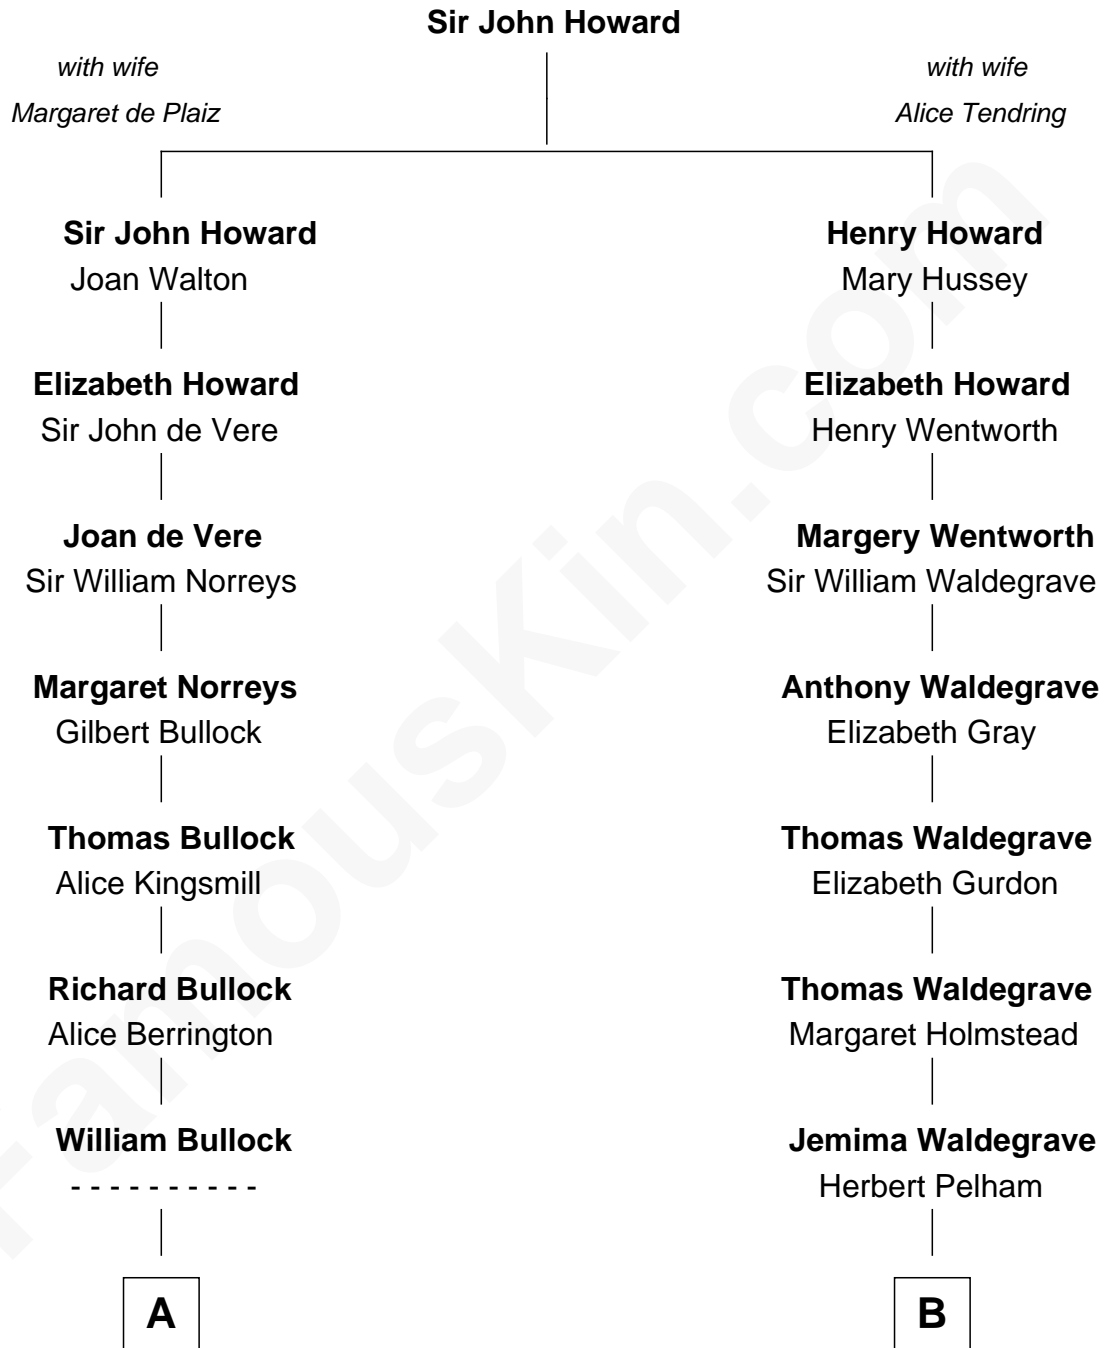

FamousKin.com

Relationship Chart of

Lou (Henry) Hoover

First Lady of President Herbert Hoover

17th cousin 1 time removed of

John Cena

Movie Actor and WWE Pro Wrestler

C