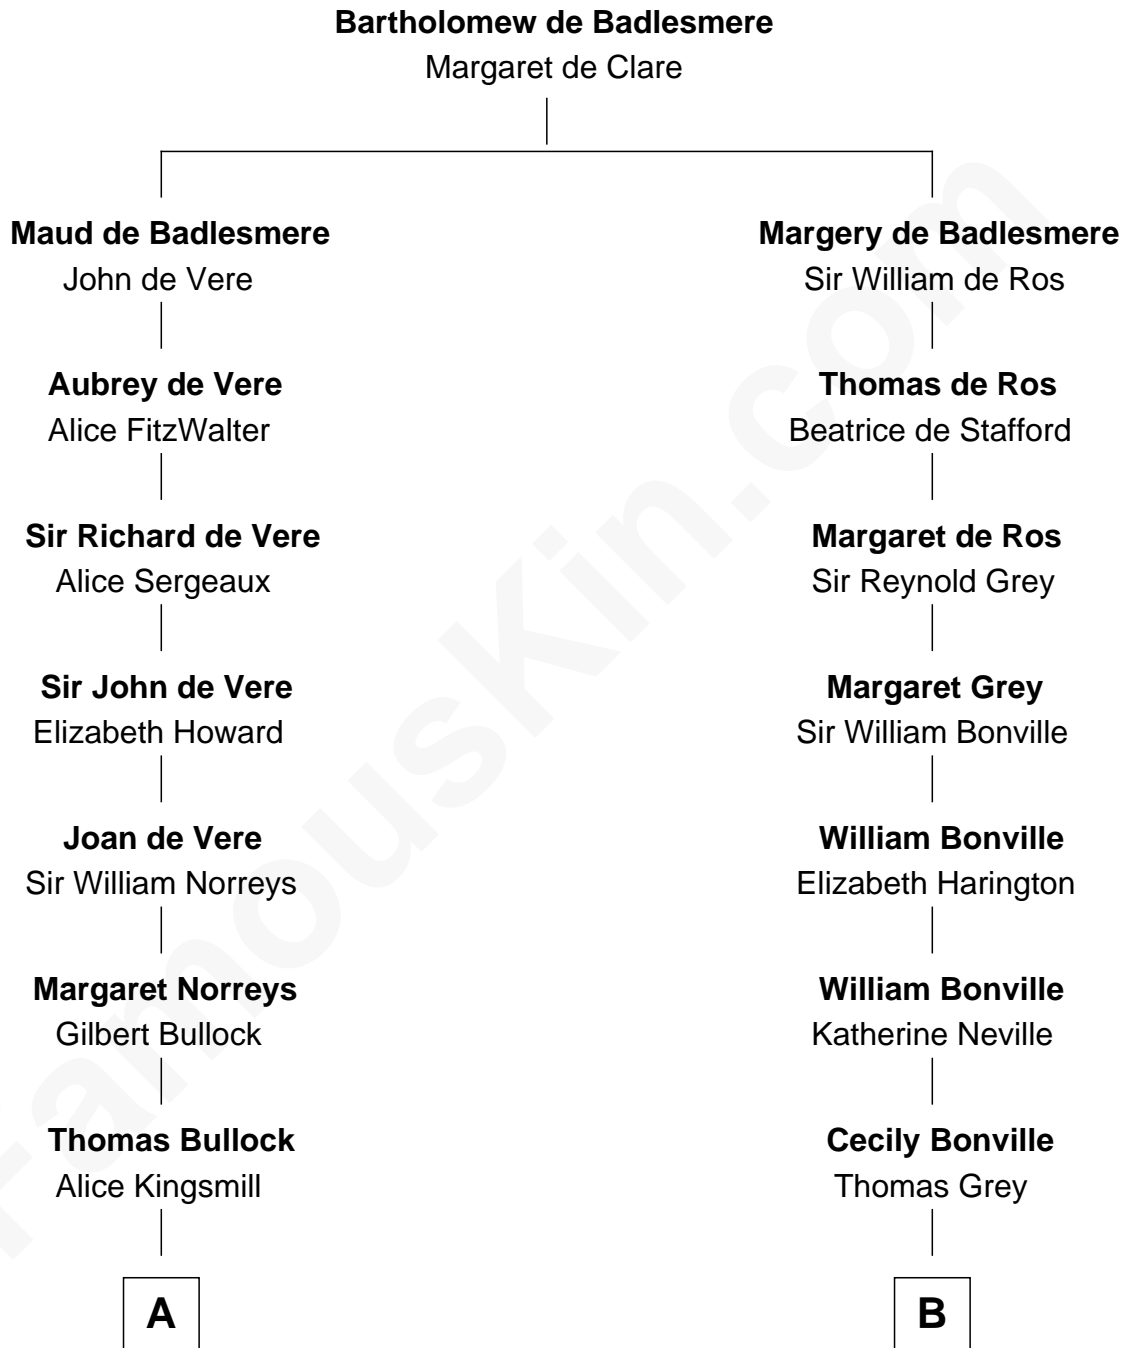

FamousKin.com

Relationship Chart of

Lou (Henry) Hoover

First Lady of President Herbert Hoover

19th cousin 2 times removed of

J. K. Simmons
TV and Movie Actor

C

Philomelia Sophia Scobey

Phineas Weed

Florence Ida Weed

Charles Delano Henry

Lou (Henry) Hoover

First Lady of Herbert Hoover

D

Sedgwick Russell Hazen

Mary Isabelle Barr