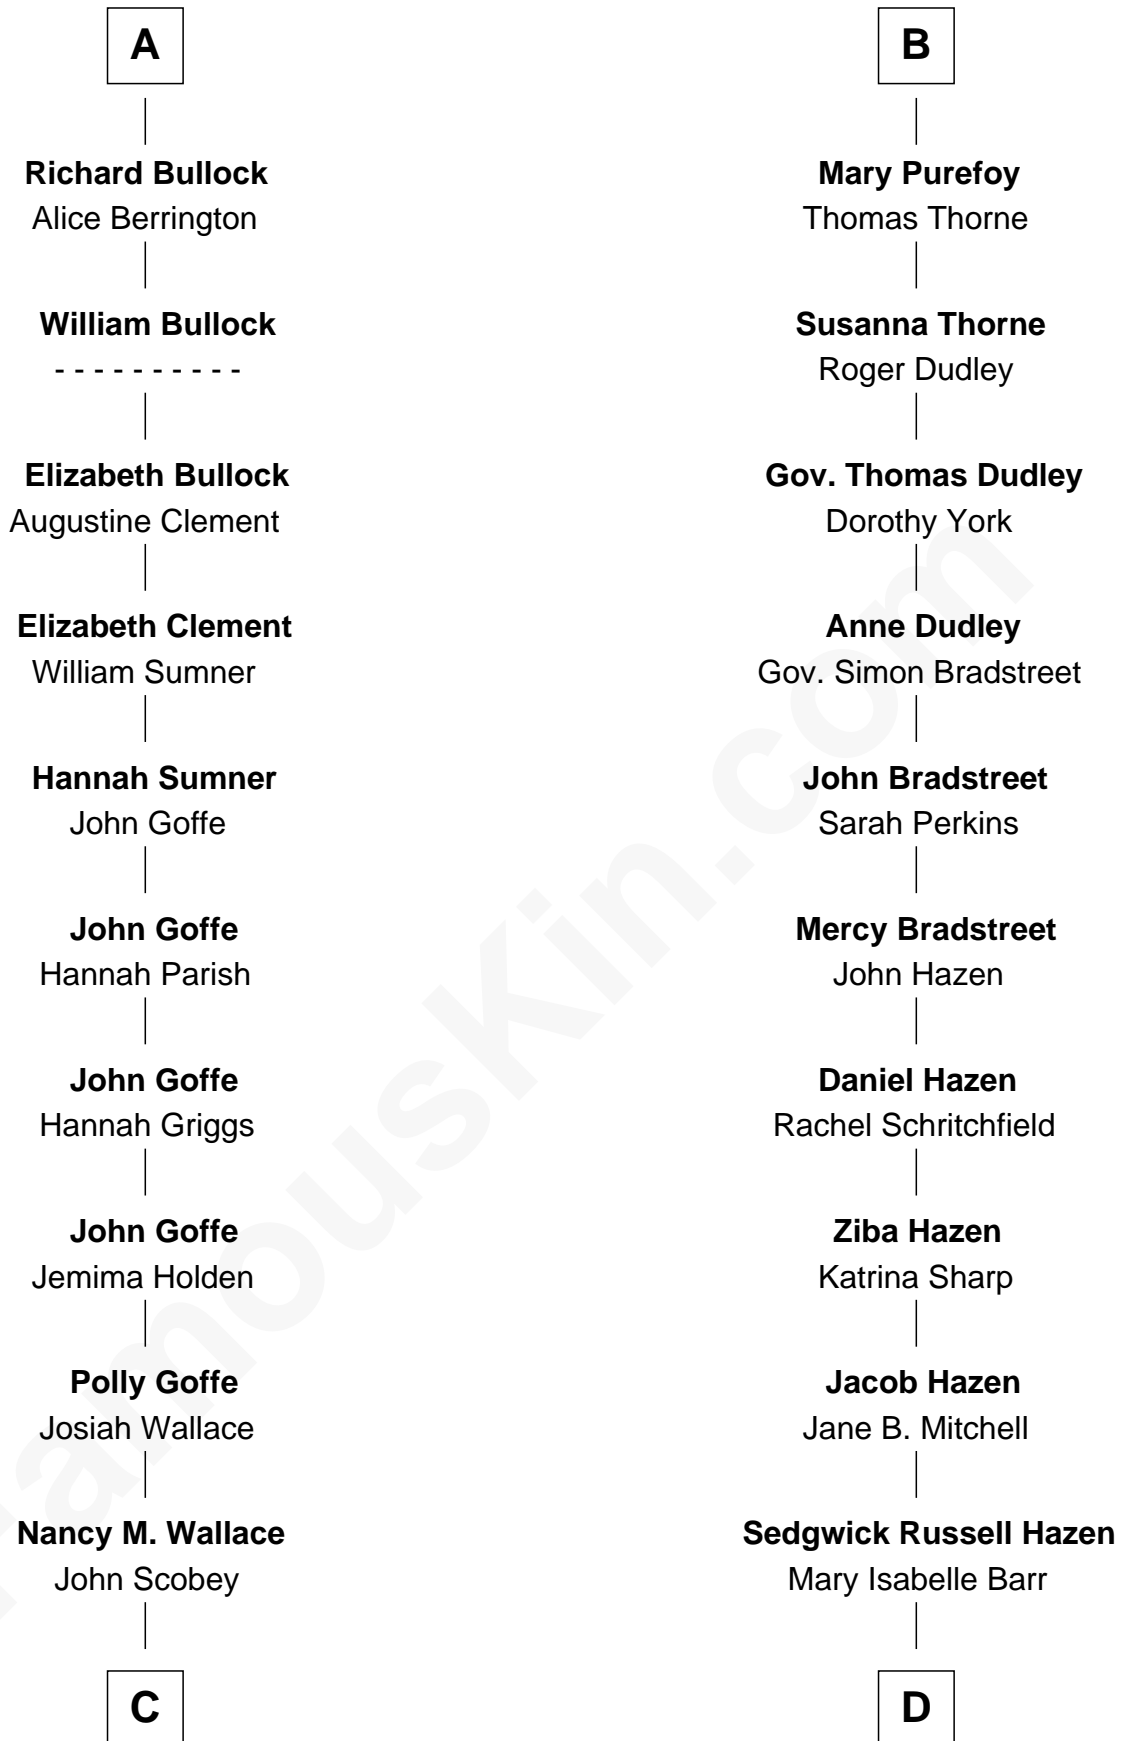

FamousKin.com

Relationship Chart of

Lou (Henry) Hoover

First Lady of President Herbert Hoover

19th cousin 1 time removed of

J. K. Simmons
TV and Movie Actor

Sir John Howard
Alice de Bois

Sir Robert Howard
Margaret de Scales

Sir John Howard
Margaret de Plaiz

Sir John Howard
Joan Walton

Elizabeth Howard
Sir John de Vere

Joan de Vere
Sir William Norreys

Margaret Norreys
Gilbert Bullock

Thomas Bullock
Alice Kingsmill

A

Joan Howard
Sir Peter de Brewes

Beatrice Brewes
Sir Hugh Shirley

Sir Ralph Shirley
Joan Basset

Beatrice Shirley
John Brome

Isabel Brome
John Denton

Alice Denton
Nicholas Purefoy

Edward Purefoy
Anne Fettiplace

B

C

Philomelia Sophia Scobey

Phineas Weed

Florence Ida Weed

Charles Delano Henry

Lou (Henry) Hoover

First Lady of Herbert Hoover

D

Lewis Jacob Hazen