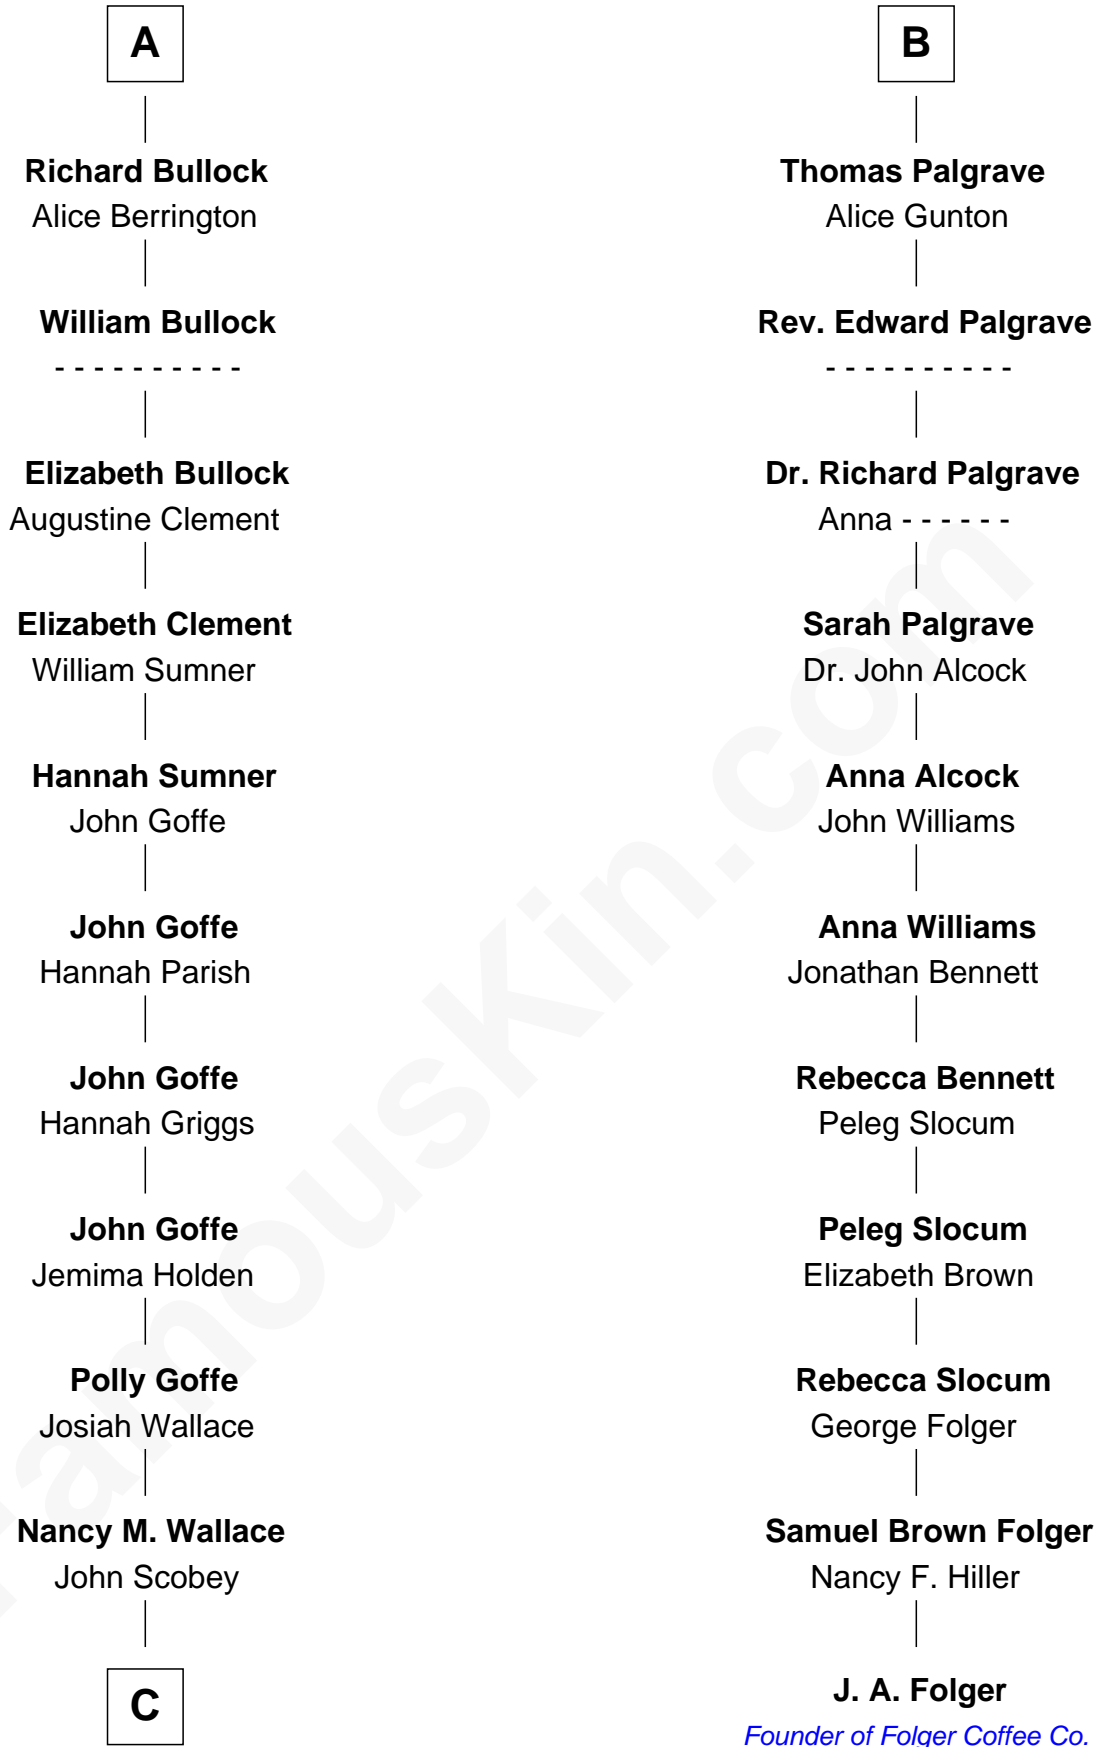

FamousKin.com

Relationship Chart of

Lou (Henry) Hoover

First Lady of President Herbert Hoover

17th cousin 2 times removed of

J. A. Folger

Founder of Folger Coffee Company

C

—
Philomelia Sophia Scobey

Phineas Weed

—
Florence Ida Weed

Charles Delano Henry

—
Lou (Henry) Hoover

First Lady of Herbert Hoover

FamousKin.com