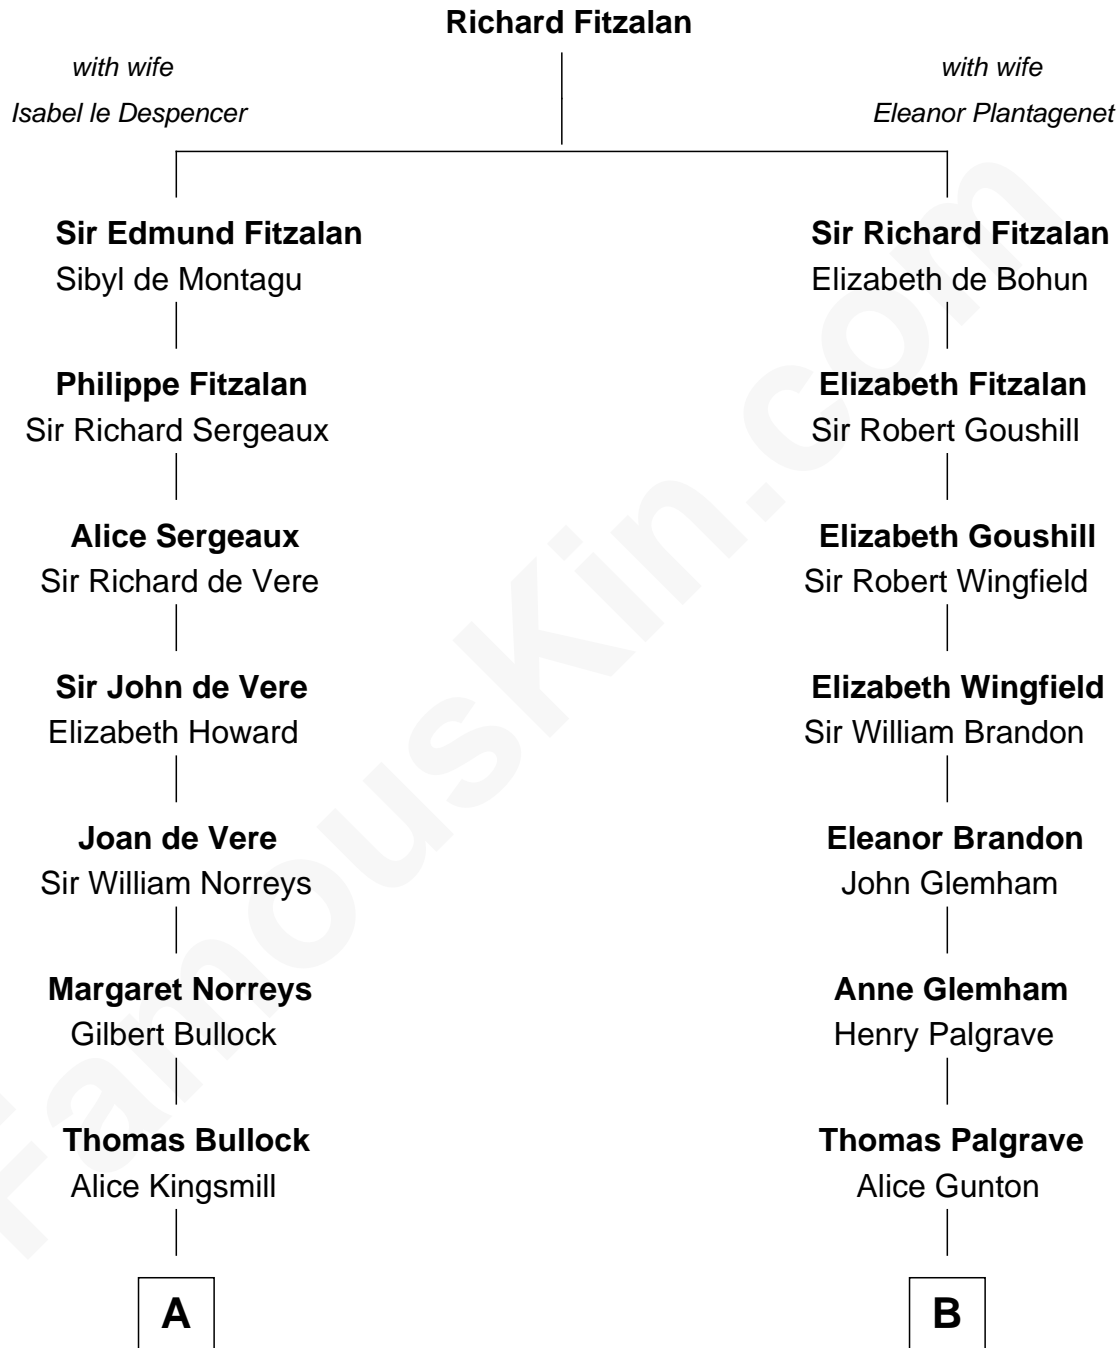

FamousKin.com

Relationship Chart of

Lou (Henry) Hoover

First Lady of President Herbert Hoover

16th cousin 3 times removed of

J. A. Folger

Founder of Folger Coffee Company

C

—
Philomelia Sophia Scobey

Phineas Weed

—
Florence Ida Weed

Charles Delano Henry

—
Lou (Henry) Hoover

First Lady of Herbert Hoover

FamousKin.com