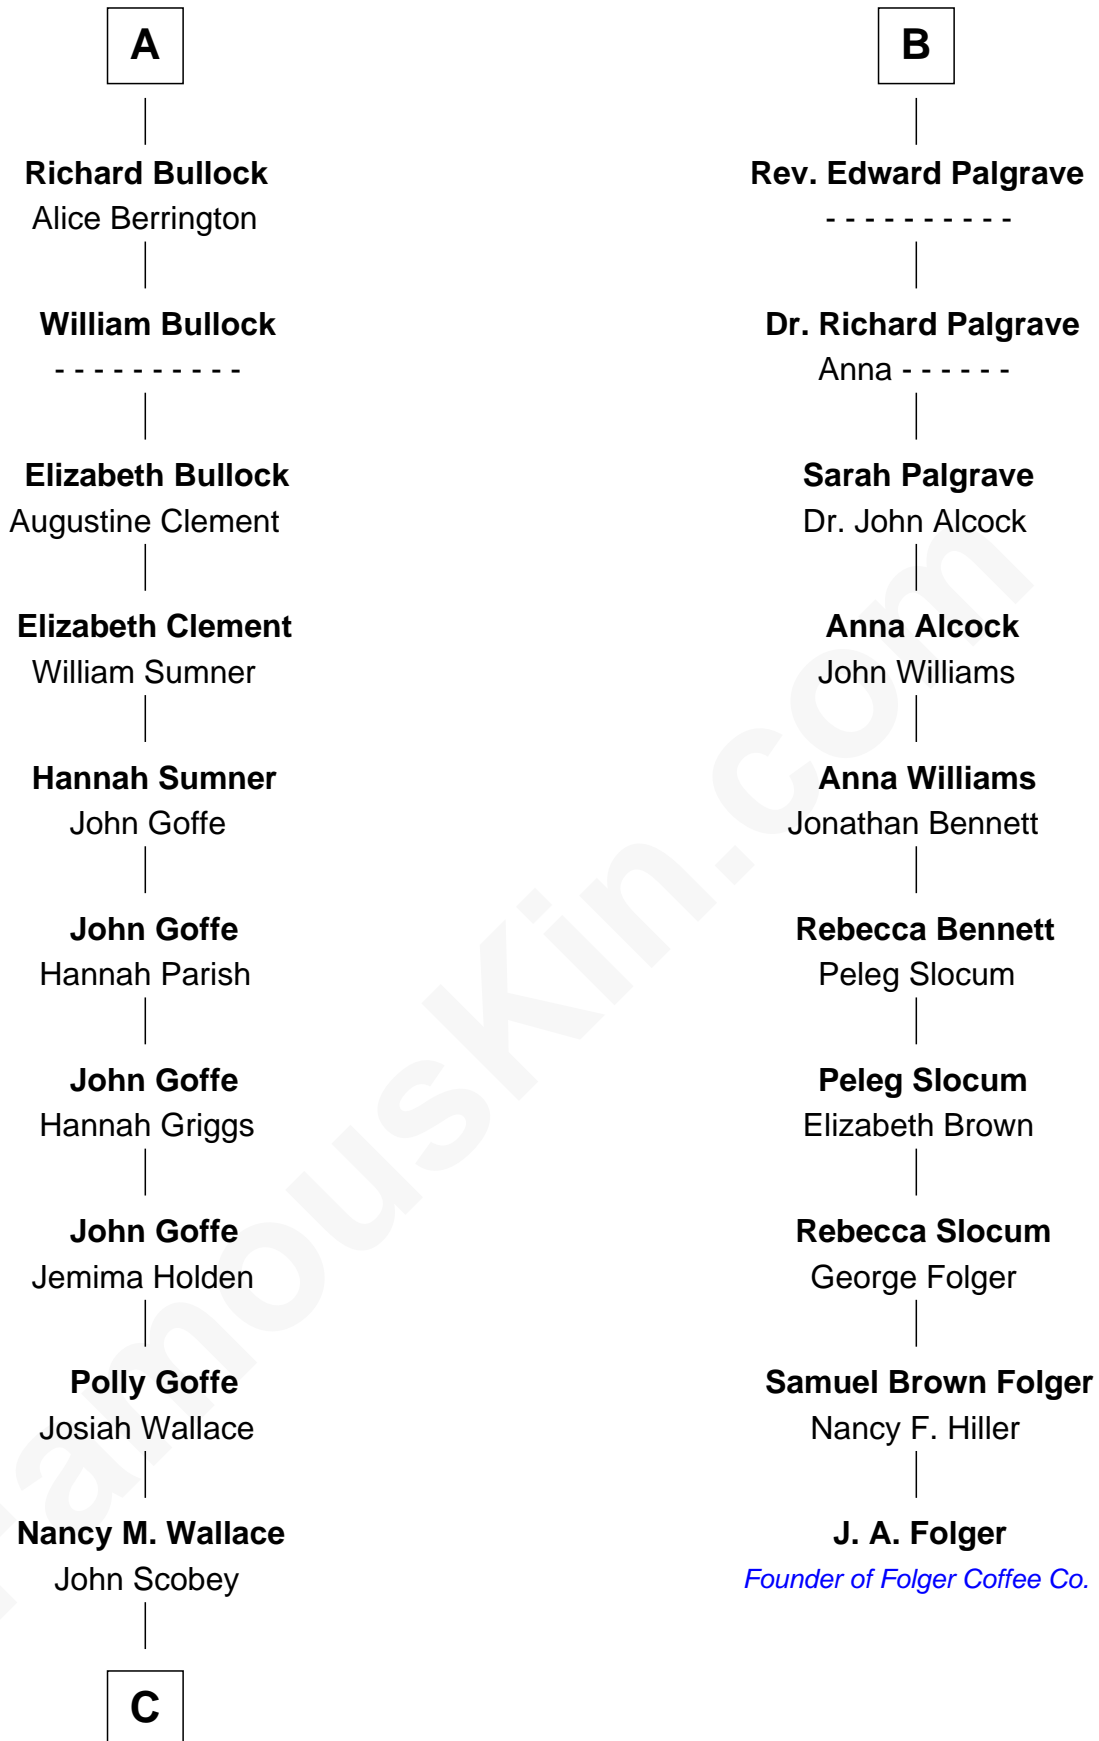

FamousKin.com

Relationship Chart of

Lou (Henry) Hoover

First Lady of President Herbert Hoover

16th cousin 3 times removed of

J. A. Folger

Founder of Folger Coffee Company

C

—
Philomelia Sophia Scobey

Phineas Weed

—
Florence Ida Weed

Charles Delano Henry

—
Lou (Henry) Hoover

First Lady of Herbert Hoover

FamousKin.com