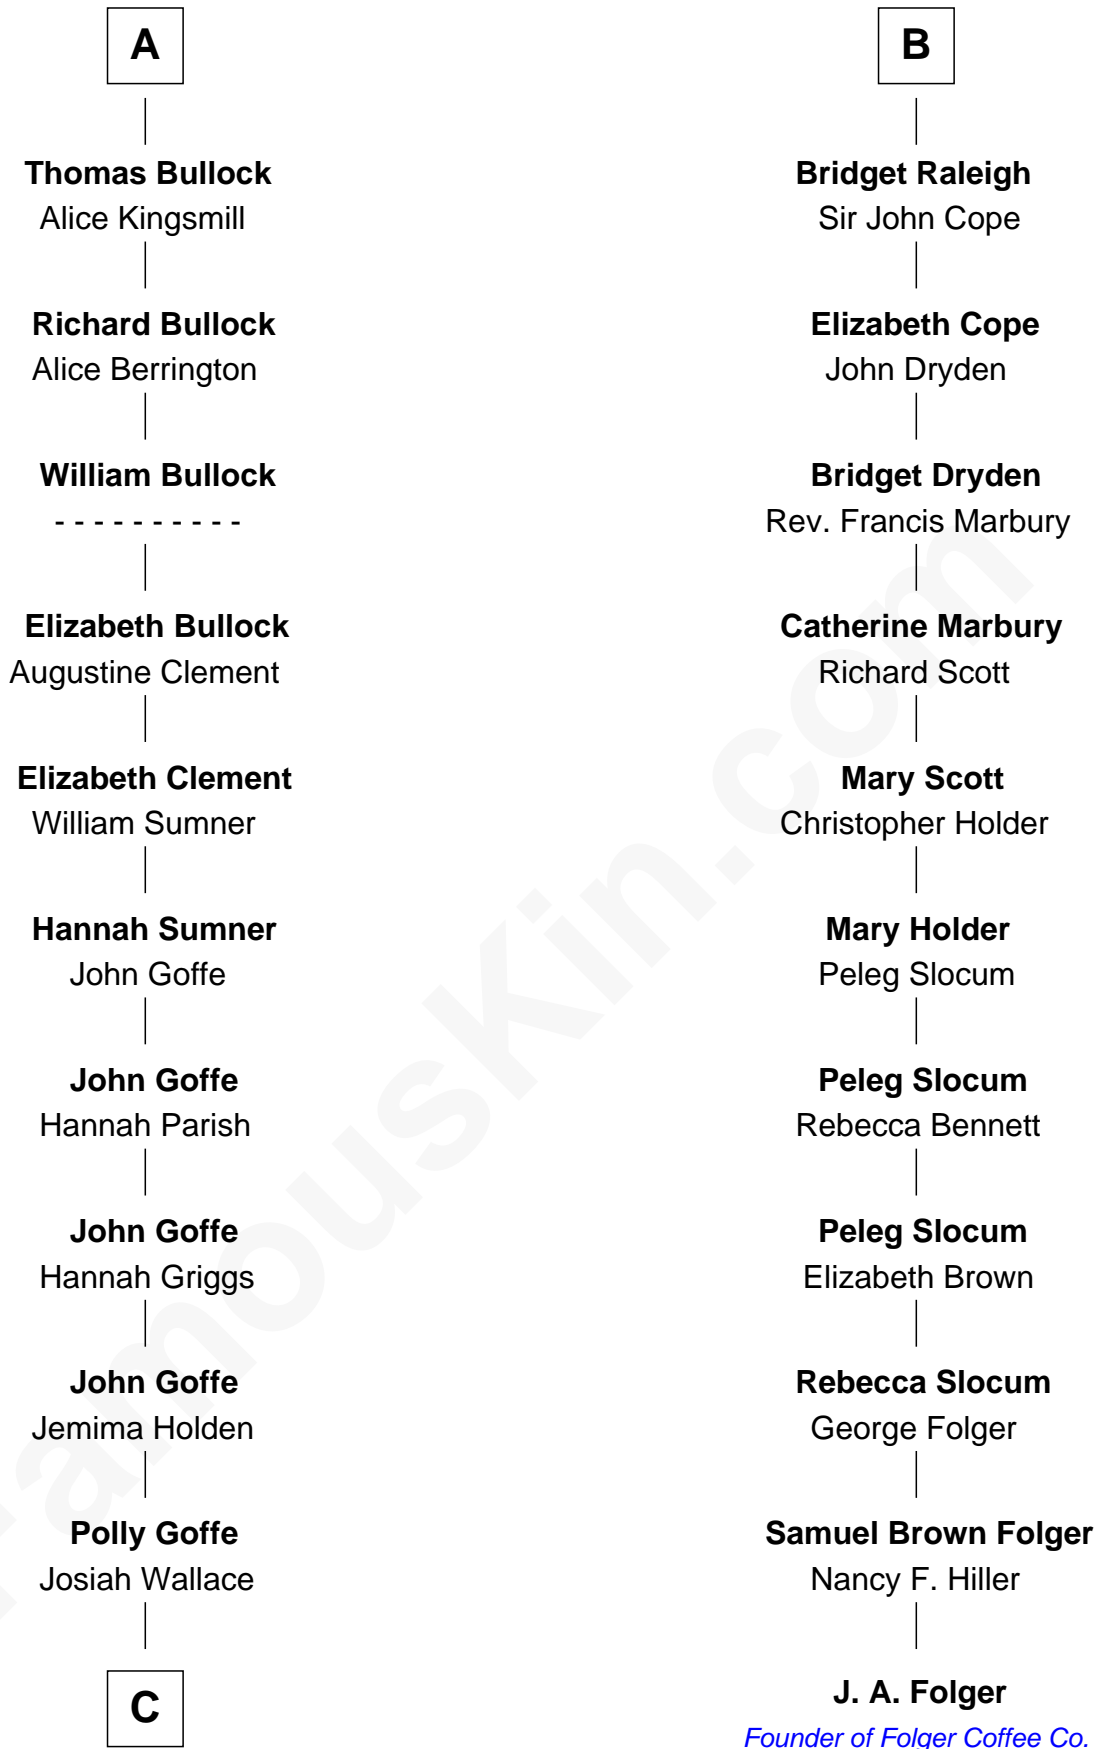

FamousKin.com

Relationship Chart of

Lou (Henry) Hoover

First Lady of President Herbert Hoover

17th cousin 3 times removed of

J. A. Folger

Founder of Folger Coffee Company

C

—
Nancy M. Wallace

John Scobey

—
Philomelia Sophia Scobey

Phineas Weed

—
Florence Ida Weed

Charles Delano Henry

—
Lou (Henry) Hoover

First Lady of Herbert Hoover

FamousKin.com