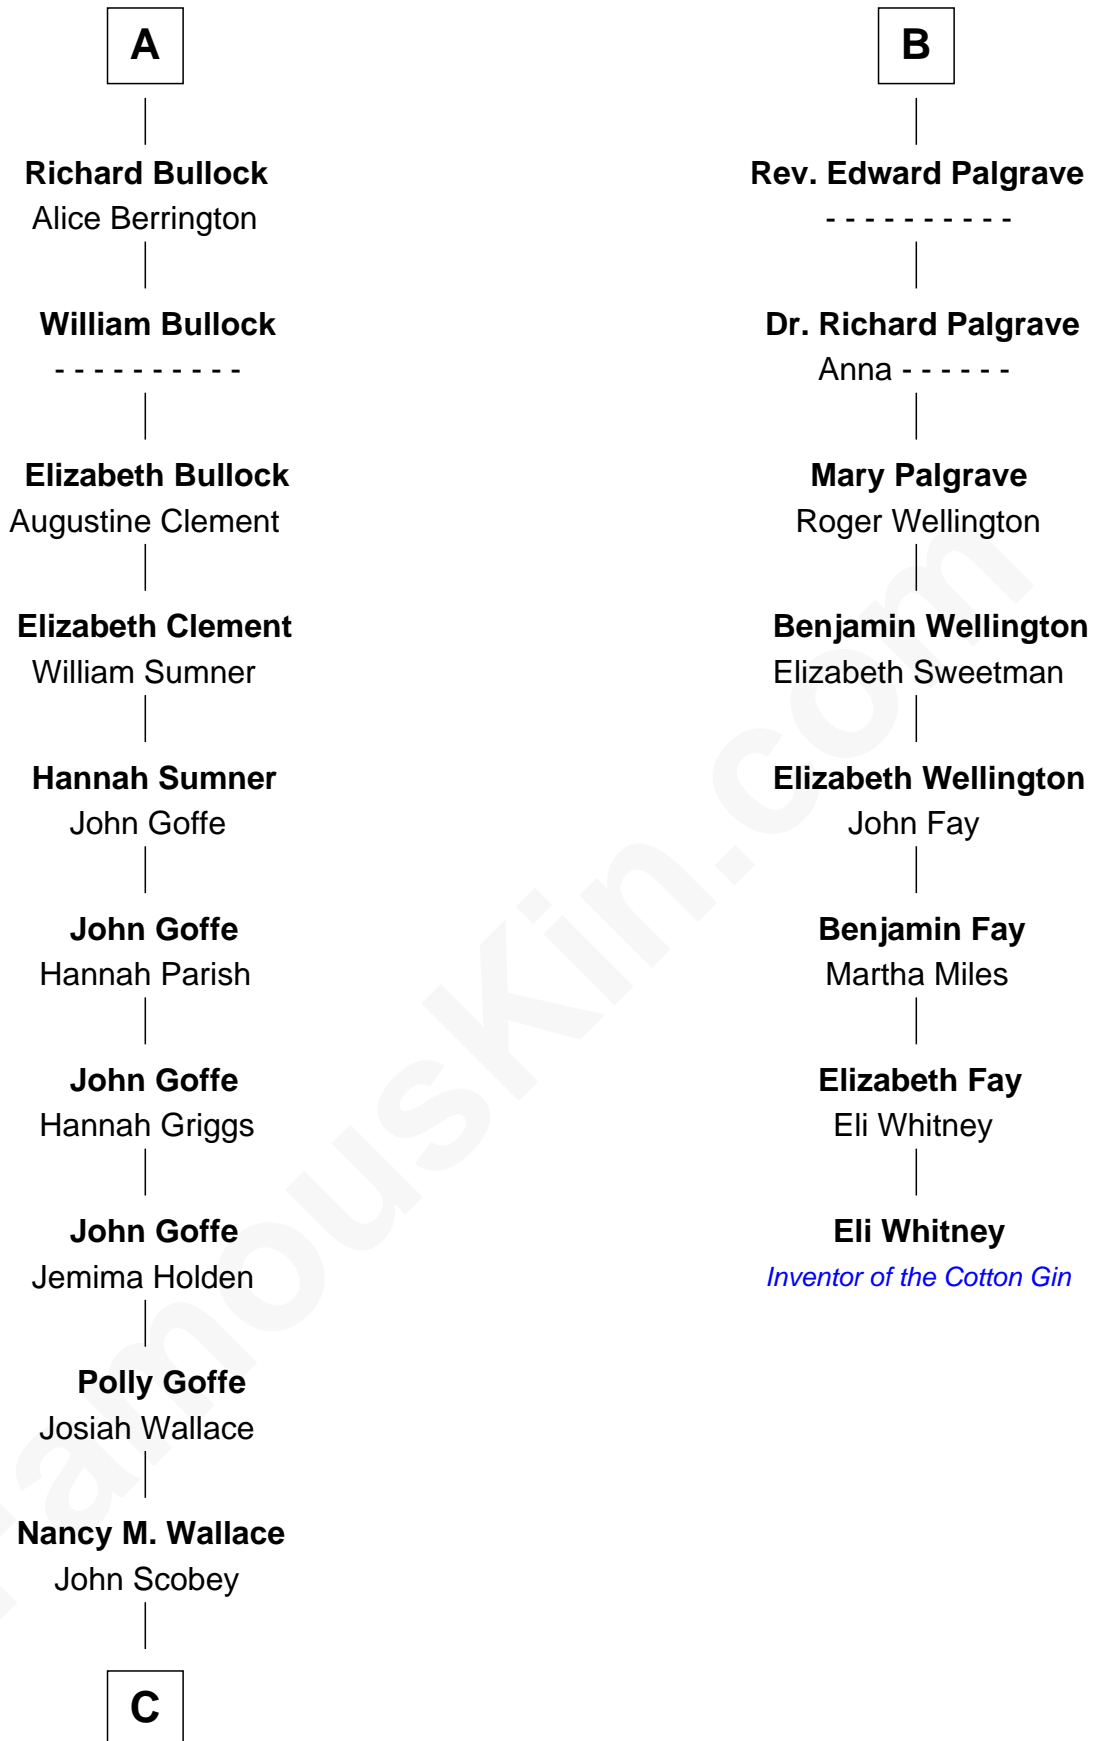

FamousKin.com

Relationship Chart of

Lou (Henry) Hoover

First Lady of President Herbert Hoover

14th cousin 5 times removed of

Eli Whitney

Inventor of the Cotton Gin

C

Philomelia Sophia Scobey

Phineas Weed

Florence Ida Weed

Charles Delano Henry

Lou (Henry) Hoover

First Lady of Herbert Hoover

FamousKin.com