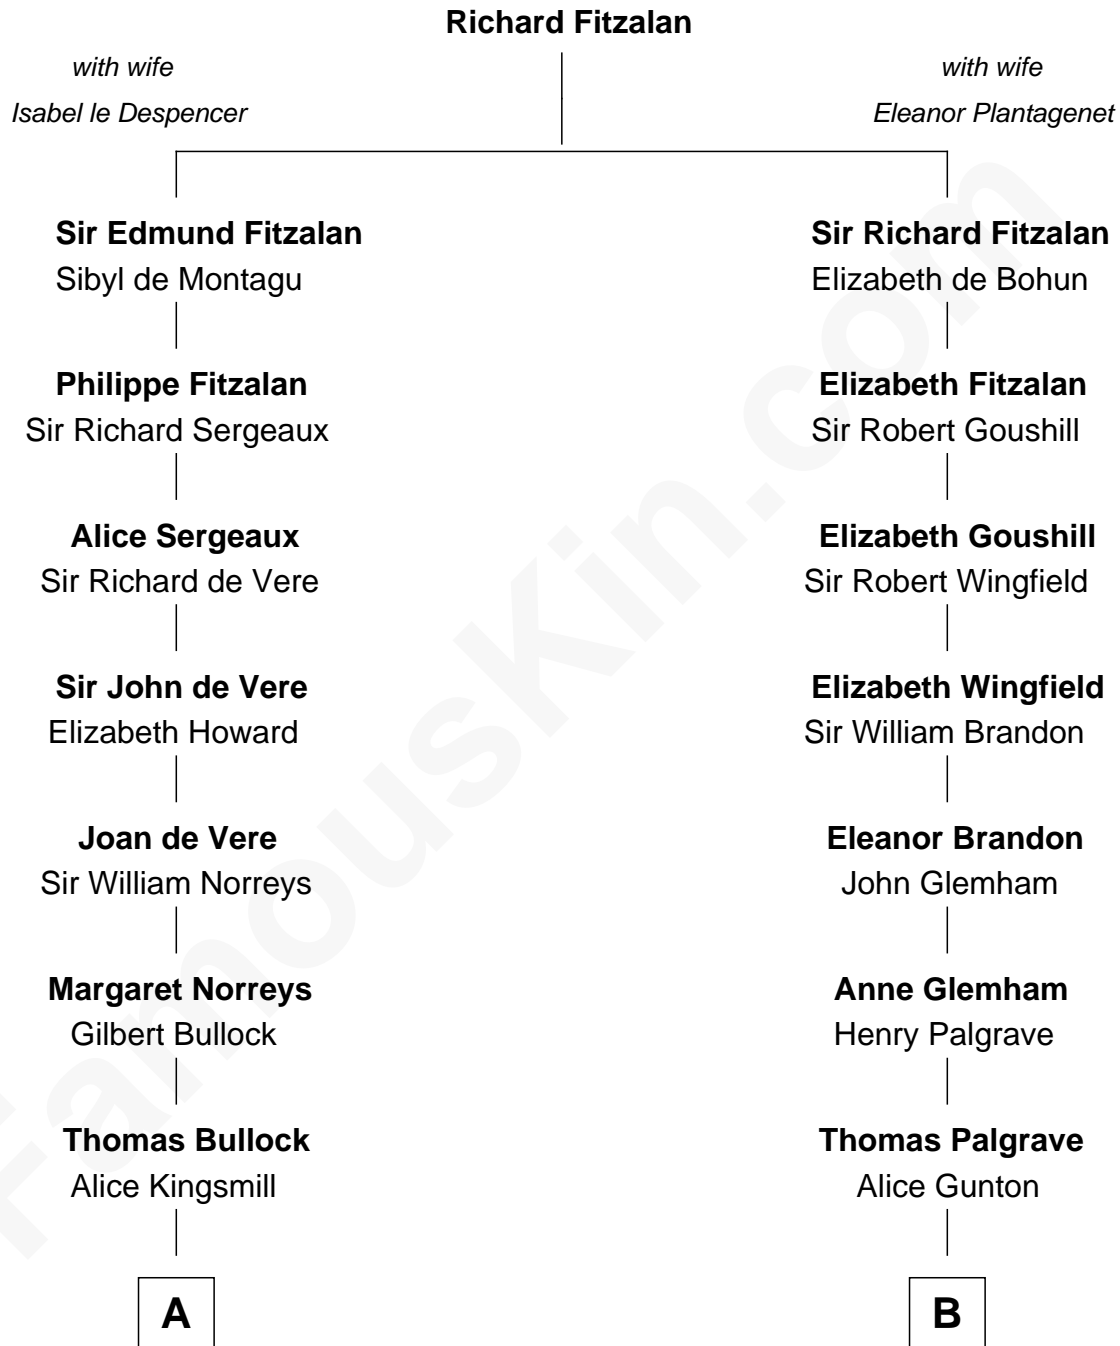

FamousKin.com

Relationship Chart of

Lou (Henry) Hoover

First Lady of President Herbert Hoover

14th cousin 5 times removed of

Eli Whitney

Inventor of the Cotton Gin

C

Philomelia Sophia Scobey

Phineas Weed

Florence Ida Weed

Charles Delano Henry

Lou (Henry) Hoover

First Lady of Herbert Hoover

FamousKin.com