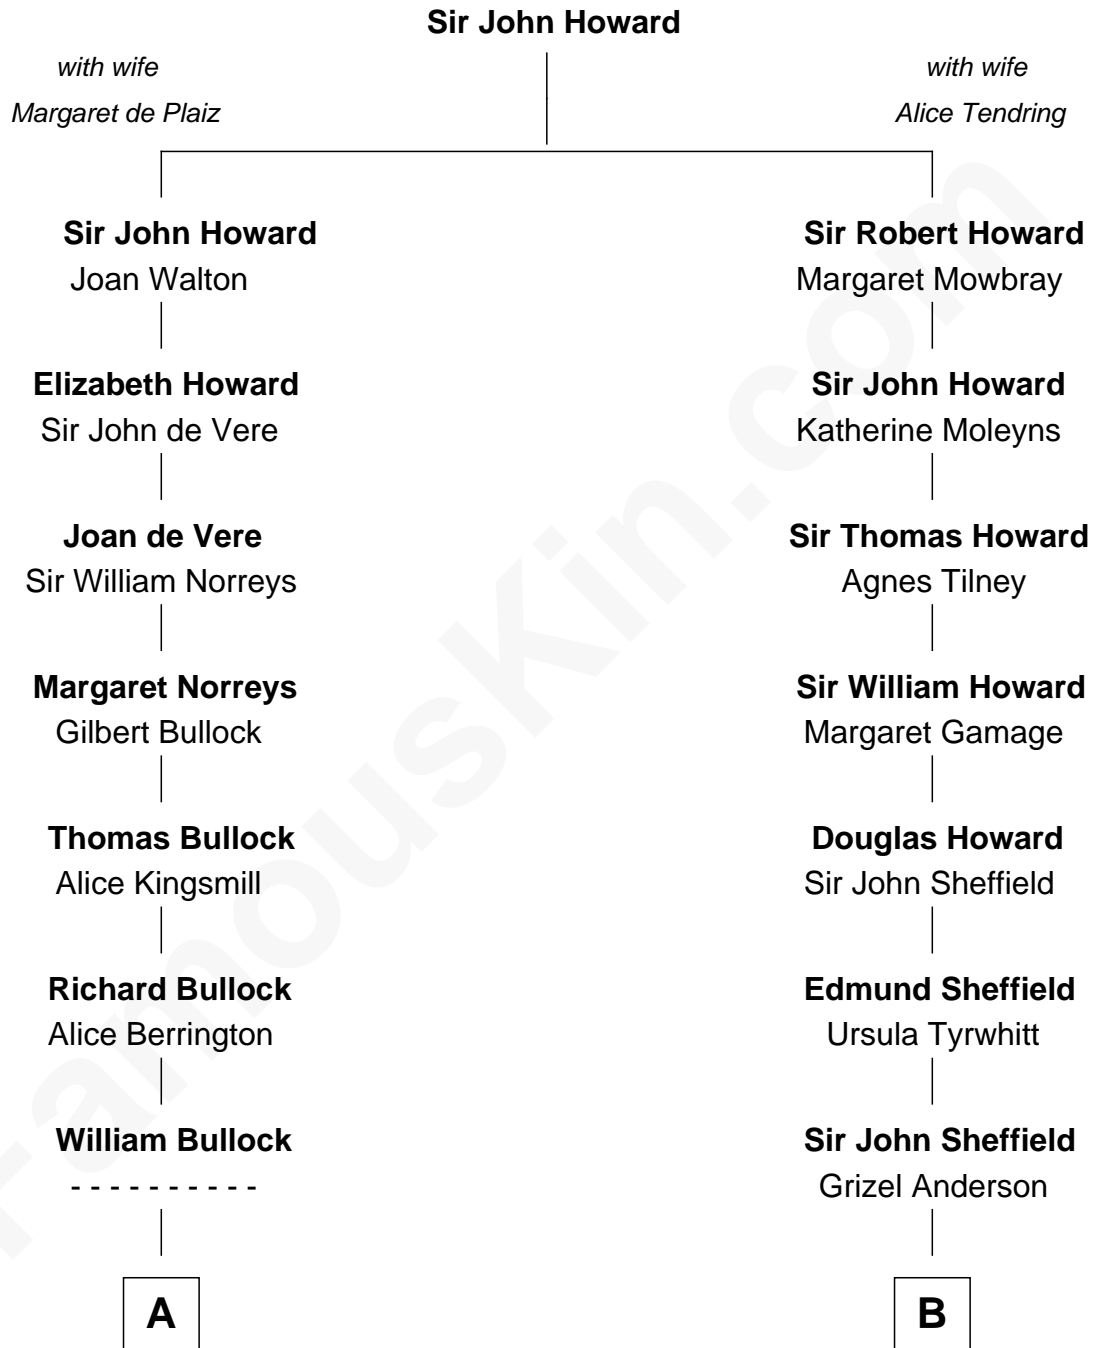

FamousKin.com

Relationship Chart of

Lou (Henry) Hoover

First Lady of President Herbert Hoover

17th cousin of

Cara Delevingne

Fashion Model and Movie Actress

A