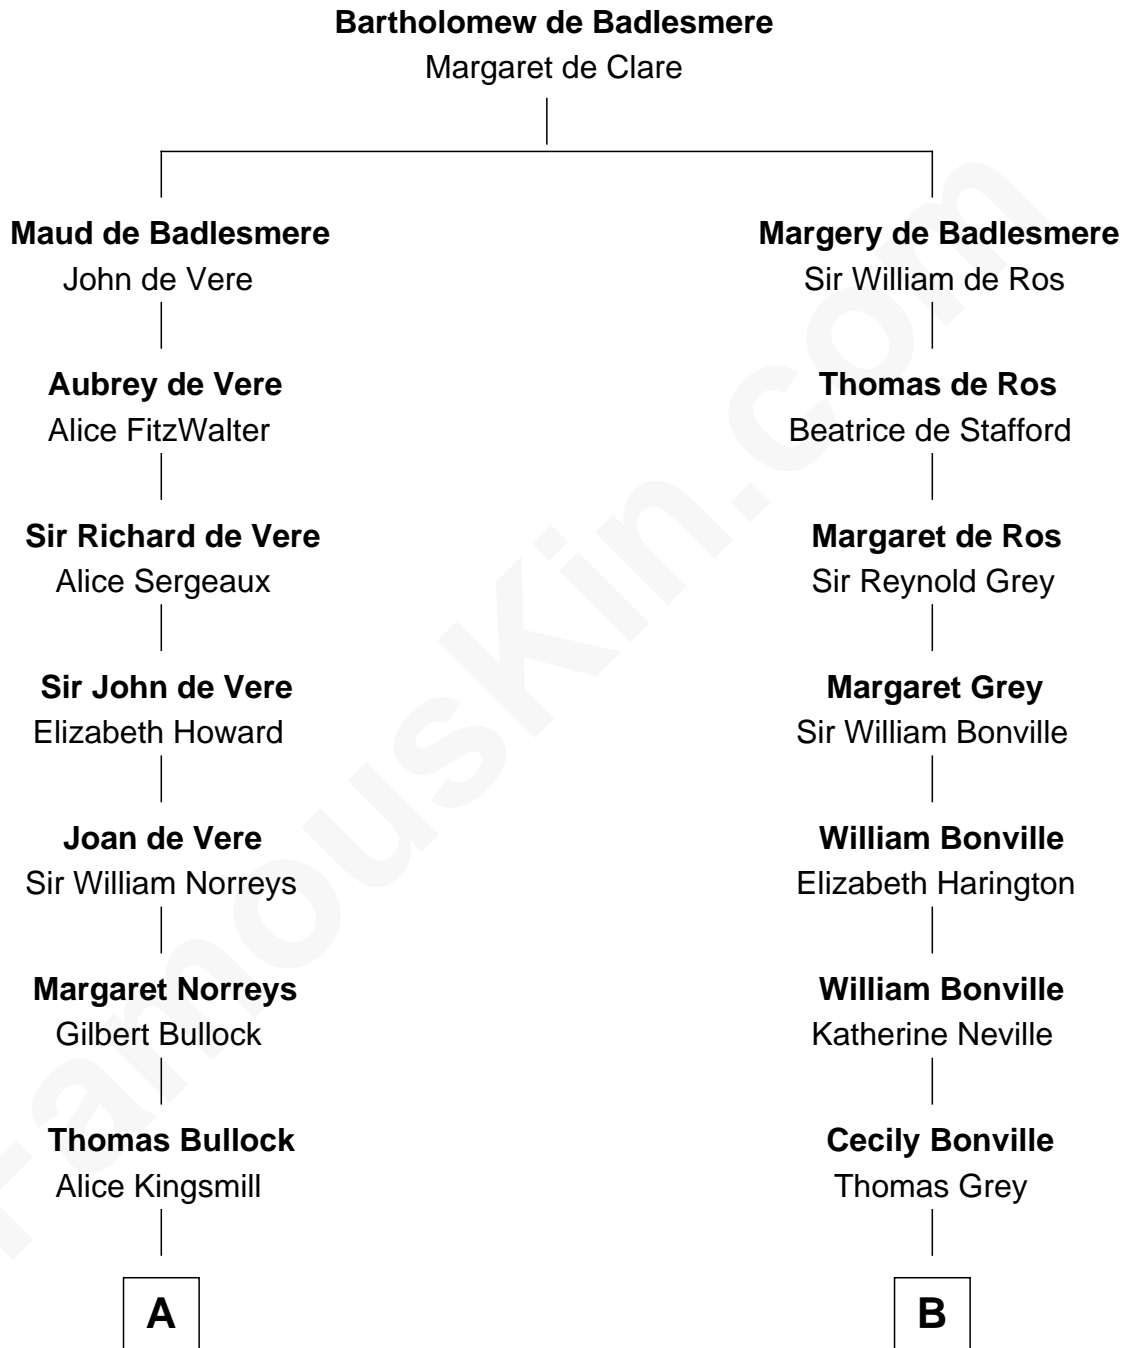

FamousKin.com

Relationship Chart of

Lou (Henry) Hoover

First Lady of President Herbert Hoover

19th cousin of

Dr. H. H. Holmes

Serial Killer aka "Devil in the White City"

C

Philomelia Sophia Scobey

Phineas Weed

Florence Ida Weed

Charles Delano Henry

Lou (Henry) Hoover

First Lady of Herbert Hoover

D

Scribner Mudgett

Nancy Prescott

Levi Horton Mudgett

Theodate Page Price

Dr. H. H. Holmes

Serial Killer Dr. H. H. Holmes

FamousKin.com