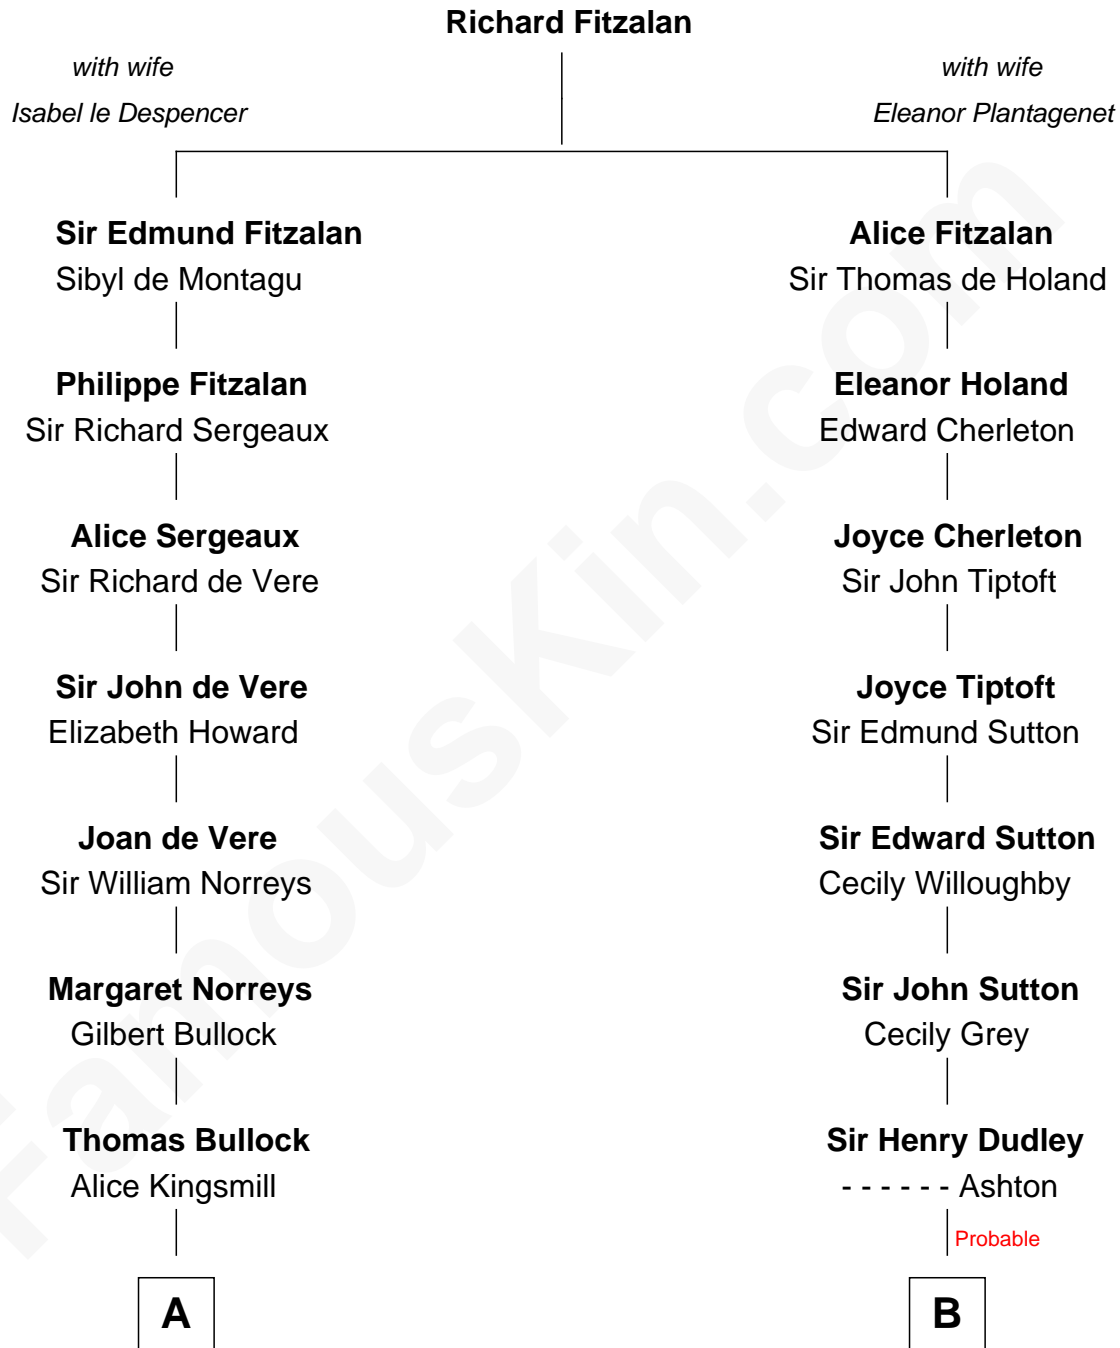

FamousKin.com

Relationship Chart of

Lou (Henry) Hoover

First Lady of President Herbert Hoover

17th cousin 2 times removed of

Dr. H. H. Holmes

Serial Killer aka "Devil in the White City"

C

Philomelia Sophia Scobey

Phineas Weed

Florence Ida Weed

Charles Delano Henry

Lou (Henry) Hoover

First Lady of Herbert Hoover

FamousKin.com