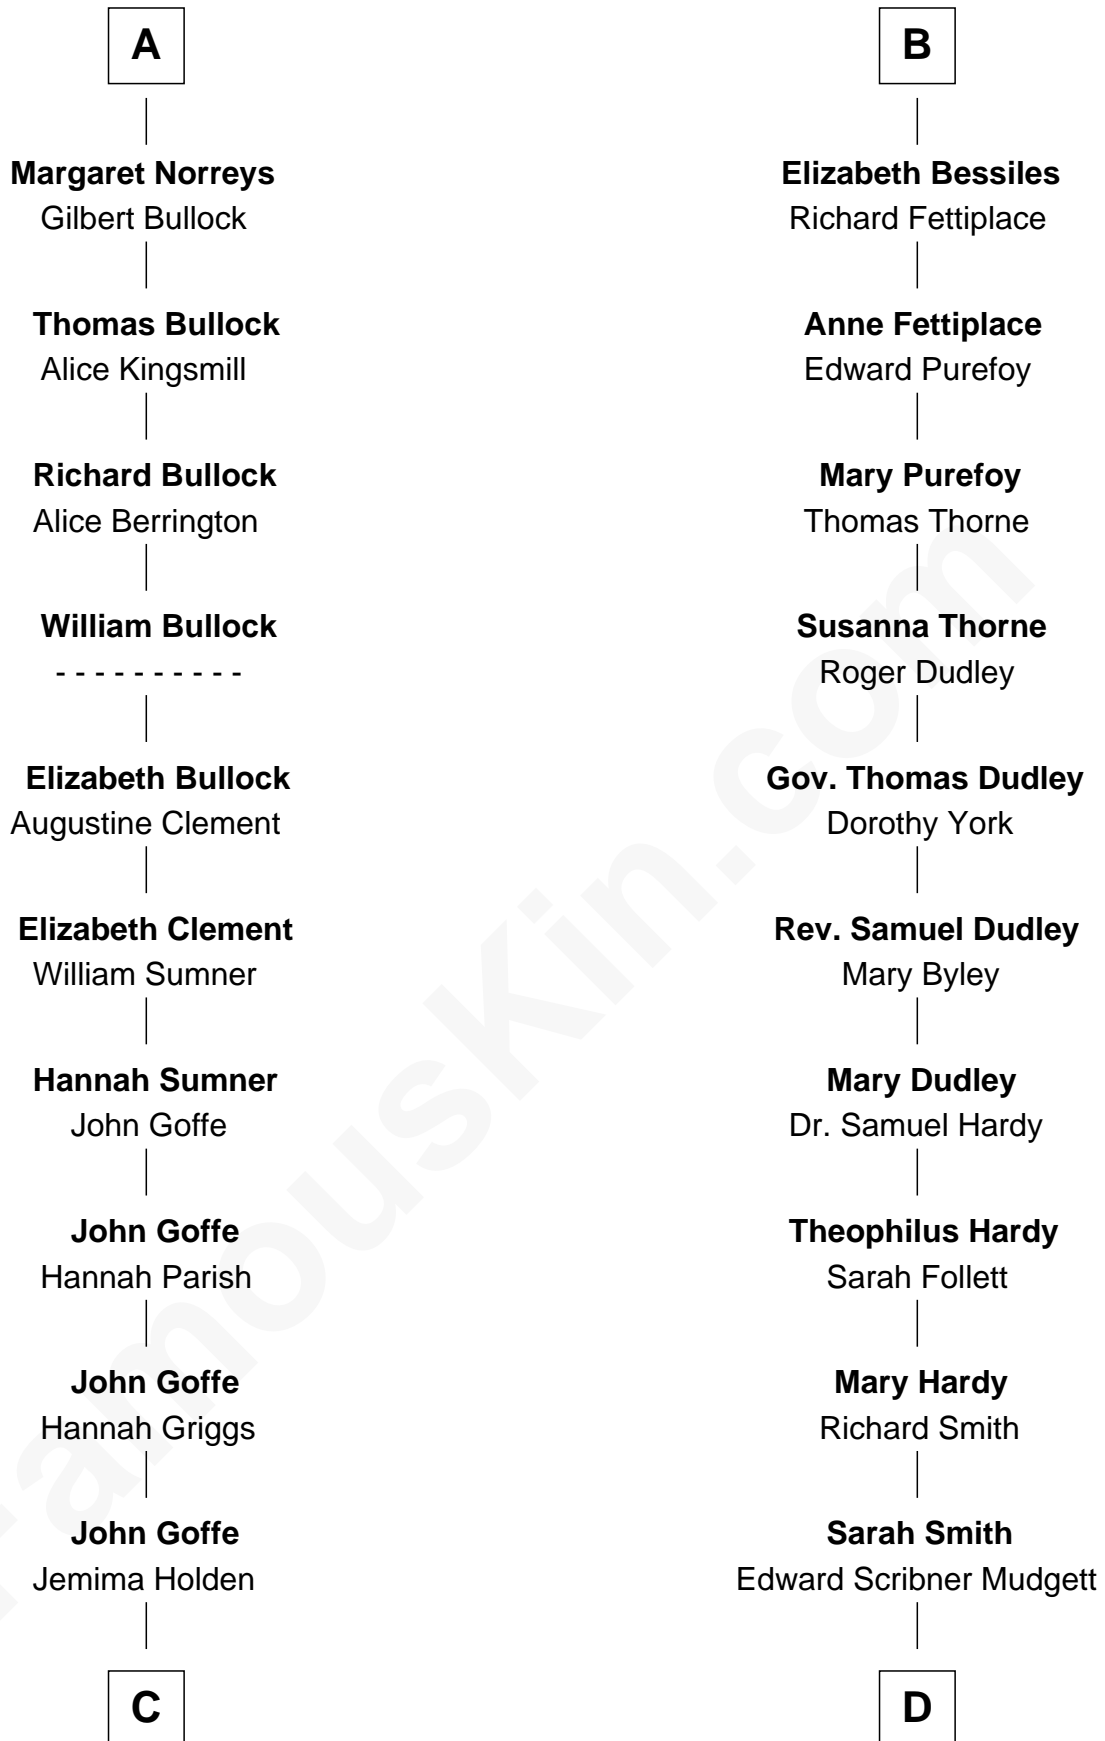

FamousKin.com

Relationship Chart of

Lou (Henry) Hoover

First Lady of President Herbert Hoover

20th cousin 1 time removed of

Dr. H. H. Holmes

Serial Killer aka "Devil in the White City"

C

Polly Goffe
Josiah Wallace

Nancy M. Wallace
John Scobey

Philomelia Sophia Scobey
Phineas Weed

Florence Ida Weed
Charles Delano Henry

Lou (Henry) Hoover
First Lady of Herbert Hoover

D

Samuel Mudgett
Mary Morrill

Scribner Mudgett
Nancy Prescott

Levi Horton Mudgett
Theodate Page Price

Dr. H. H. Holmes
Serial Killer Dr. H. H. Holmes