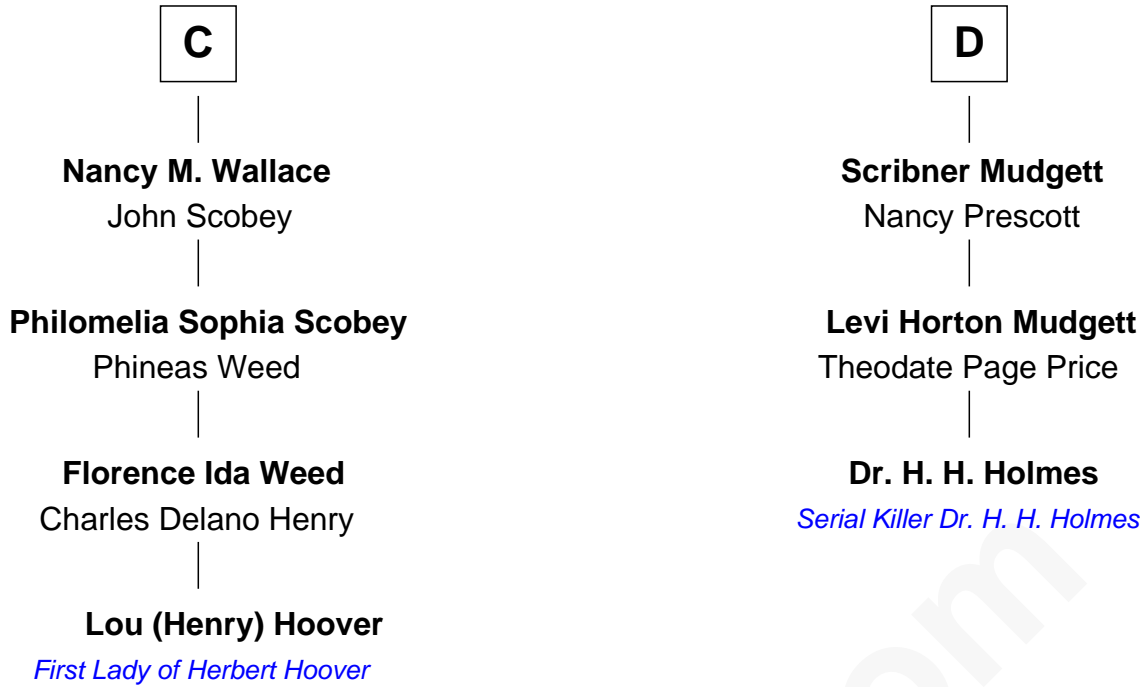

FamousKin.com

Relationship Chart of

Lou (Henry) Hoover

First Lady of President Herbert Hoover

19th cousin 1 time removed of

Dr. H. H. Holmes

Serial Killer aka "Devil in the White City"

Sir Thomas de Multon

Eleanor de Burgh

Joan de Multon
Sir Robert FitzWalter

Sir John FitzWalter
Eleanor de Percy

Alice FitzWalter
Aubrey de Vere

Sir Richard de Vere
Alice Sergeaux

Sir John de Vere
Elizabeth Howard

Joan de Vere
Sir William Norreys

Margaret Norreys
Gilbert Bullock

A

Elizabeth de Multon
Sir Robert de Harington

Sir John Harington

Sir Robert Harington
Isabel Loring

Sir William Harington
Margaret Hill

Elizabeth Harington
William Bonville

William Bonville
Katherine Neville

Cecily Bonville
Thomas Grey

B

FamousKin.com