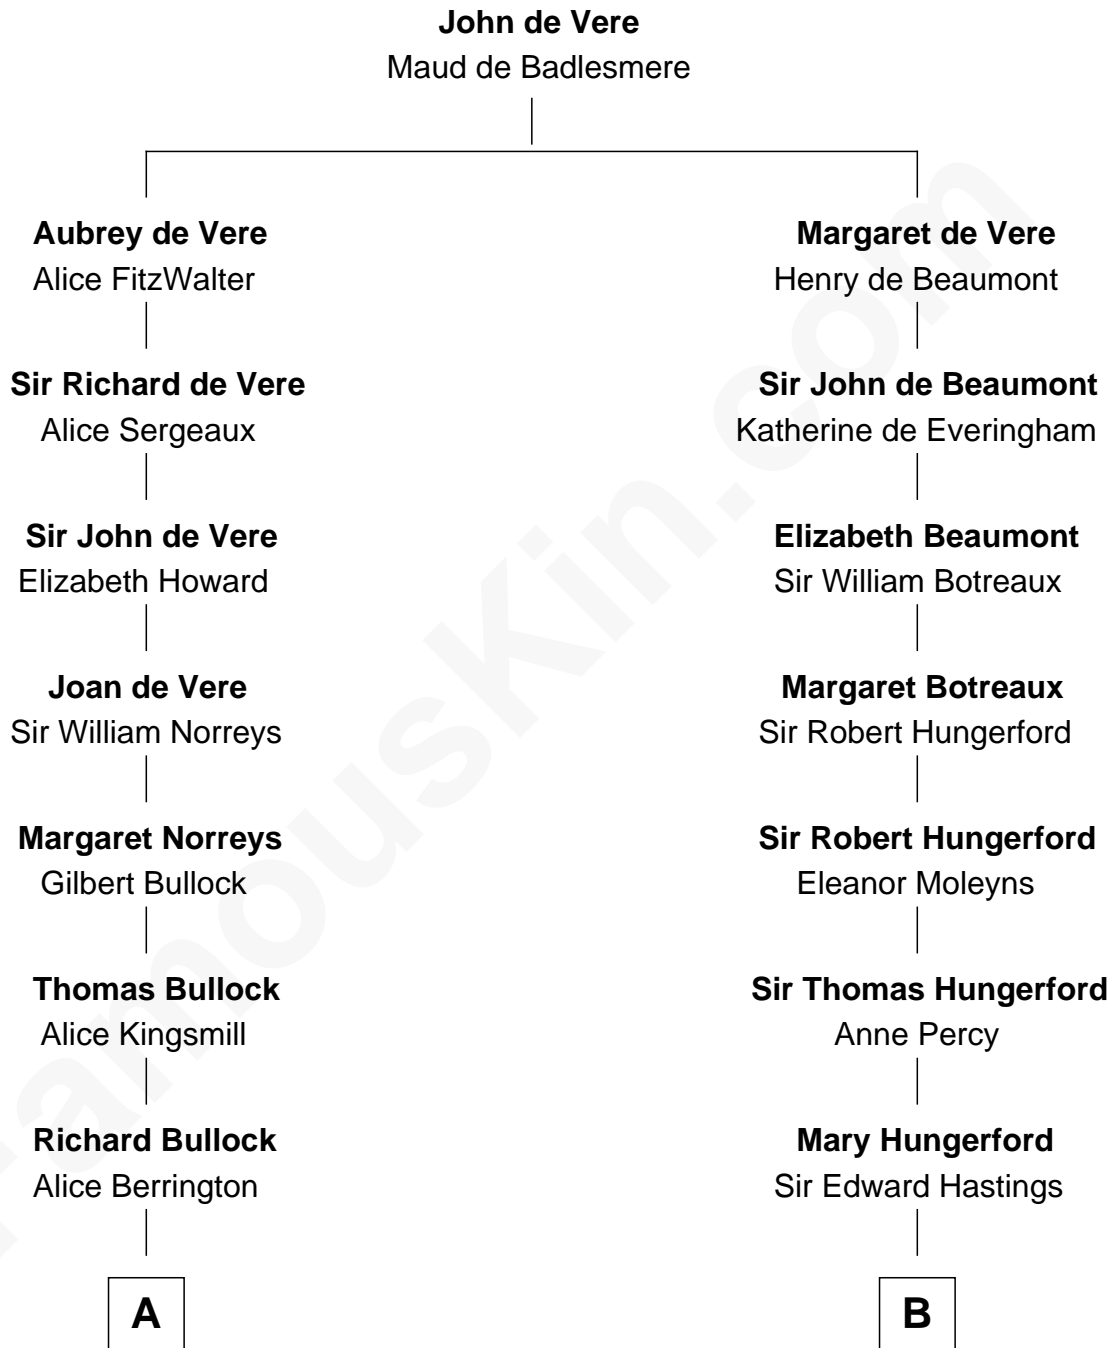

## Relationship Chart of

### Lou (Henry) Hoover

*First Lady of President Herbert Hoover*

18th cousin 3 times removed of

### Franklin D. Roosevelt

*32nd U.S. President*

**C**

**Florence Ida Weed**  
Charles Delano Henry

**Lou (Henry) Hoover**  
*First Lady of Herbert Hoover*

**D**

**Rebecca Smith**  
John Aspinwall

**John Aspinwall**  
Susan Howland