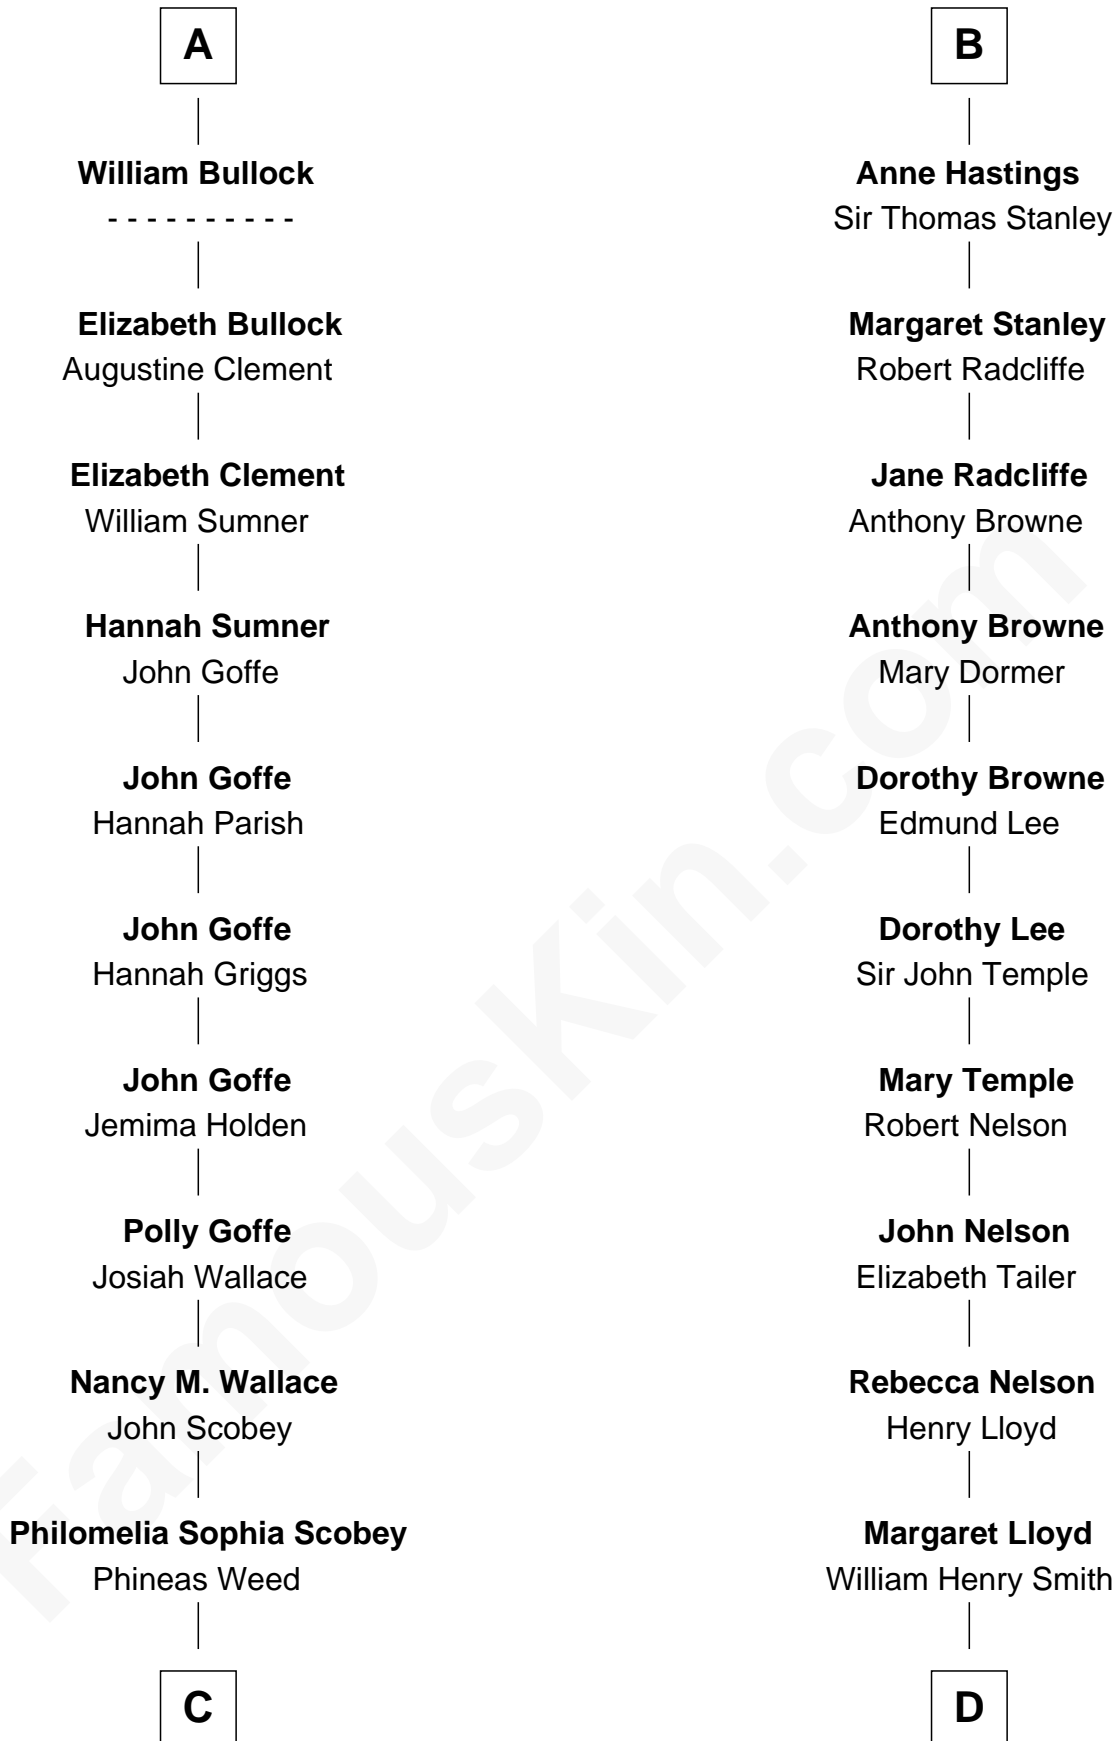

## Relationship Chart of

### Lou (Henry) Hoover

*First Lady of President Herbert Hoover*

18th cousin 3 times removed of

### Franklin D. Roosevelt

*32nd U.S. President*

**C**

**Florence Ida Weed**  
Charles Delano Henry

**Lou (Henry) Hoover**  
*First Lady of Herbert Hoover*

**D**

**Rebecca Smith**  
John Aspinwall

**John Aspinwall**  
Susan Howland

**Mary Rebecca Aspinwall**  
Isaac Daniel Roosevelt

**James Roosevelt**  
Sara Delano

**Franklin D. Roosevelt**  
*32nd U.S. President*

FamousKin.com