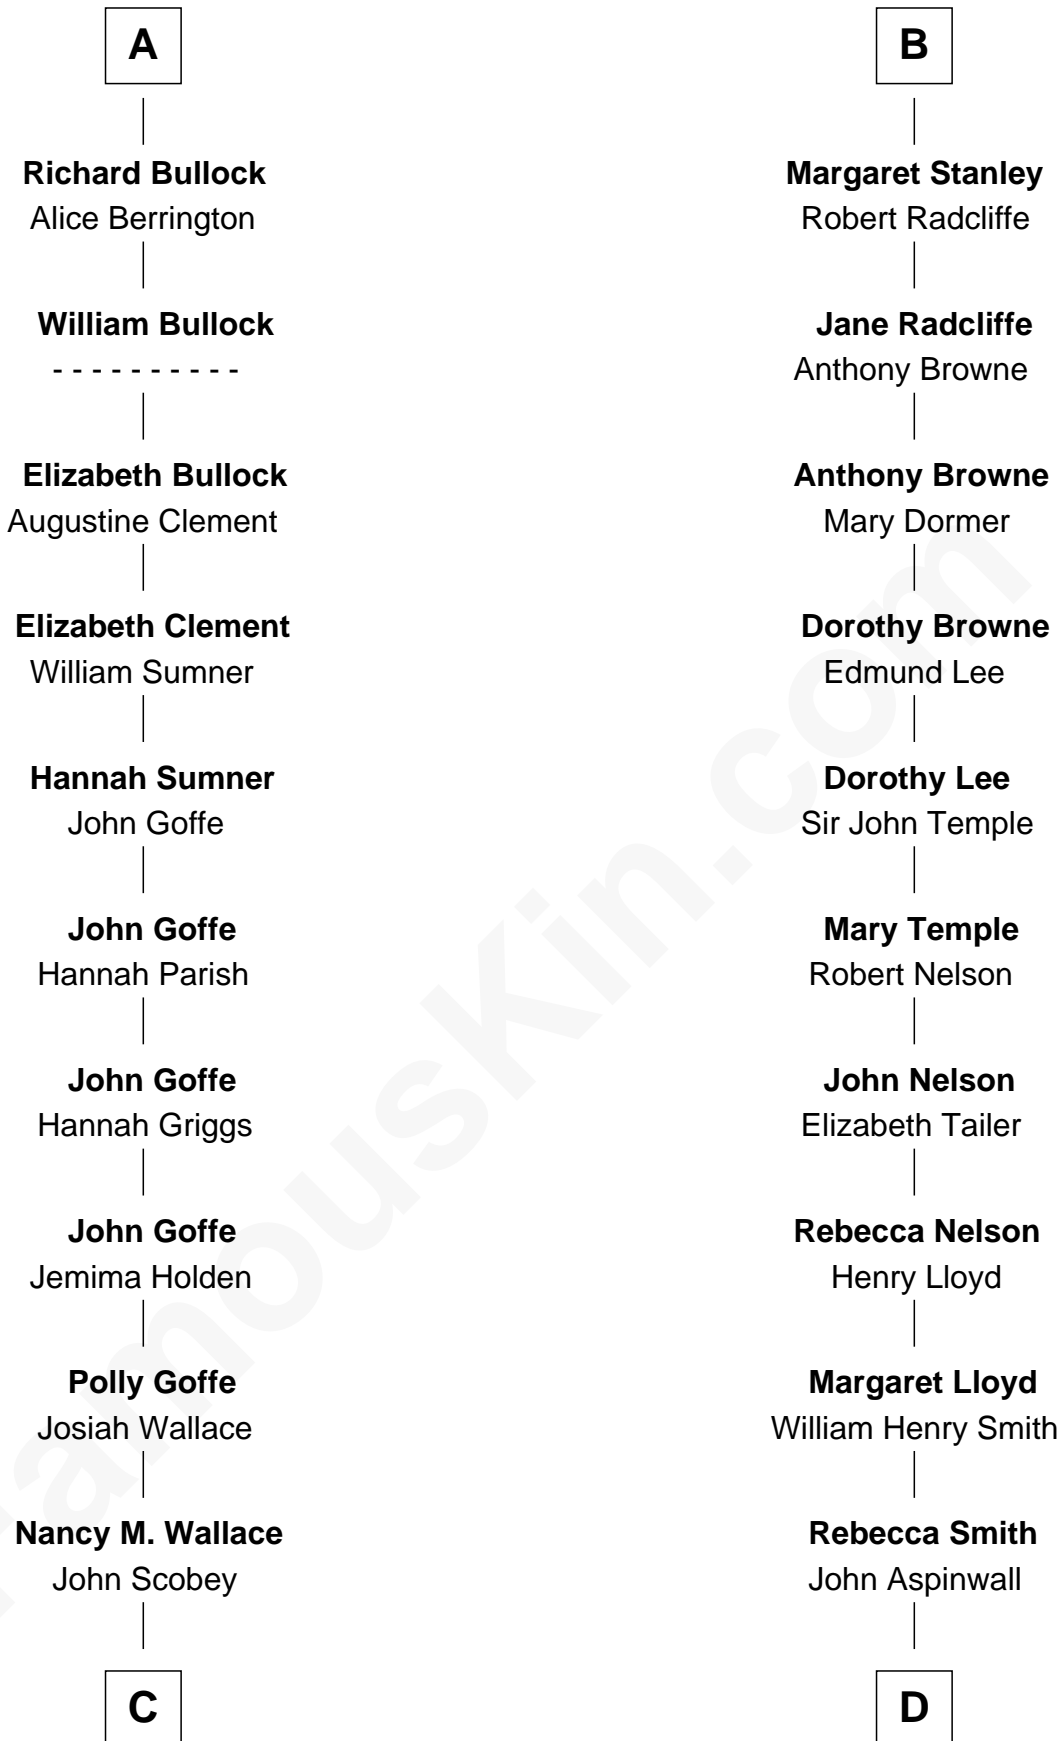

FamousKin.com

Relationship Chart of

Lou (Henry) Hoover

First Lady of President Herbert Hoover

19th cousin 1 time removed of

Franklin D. Roosevelt

32nd U.S. President

William de Montagu
Katherine de Grandison

Sibyl de Montagu
Sir Edmund Fitzalan

Philippe Fitzalan
Sir Richard Sergeaux

Alice Sergeaux
Sir Richard de Vere

Sir John de Vere
Elizabeth Howard

Joan de Vere
Sir William Norreys

Margaret Norreys
Gilbert Bullock

Thomas Bullock
Alice Kingsmill

A

Philippa de Montagu
Sir Roger de Mortimer

Edmund Mortimer
Philippa Plantagenet

Elizabeth Mortimer
Sir Henry Percy

Sir Henry Percy
Eleanor Neville

Anne Percy
Sir Thomas Hungerford

Mary Hungerford
Sir Edward Hastings

Anne Hastings
Sir Thomas Stanley

B

C

Philomelia Sophia Scobey
Phineas Weed

Florence Ida Weed
Charles Delano Henry

Lou (Henry) Hoover
First Lady of Herbert Hoover

D