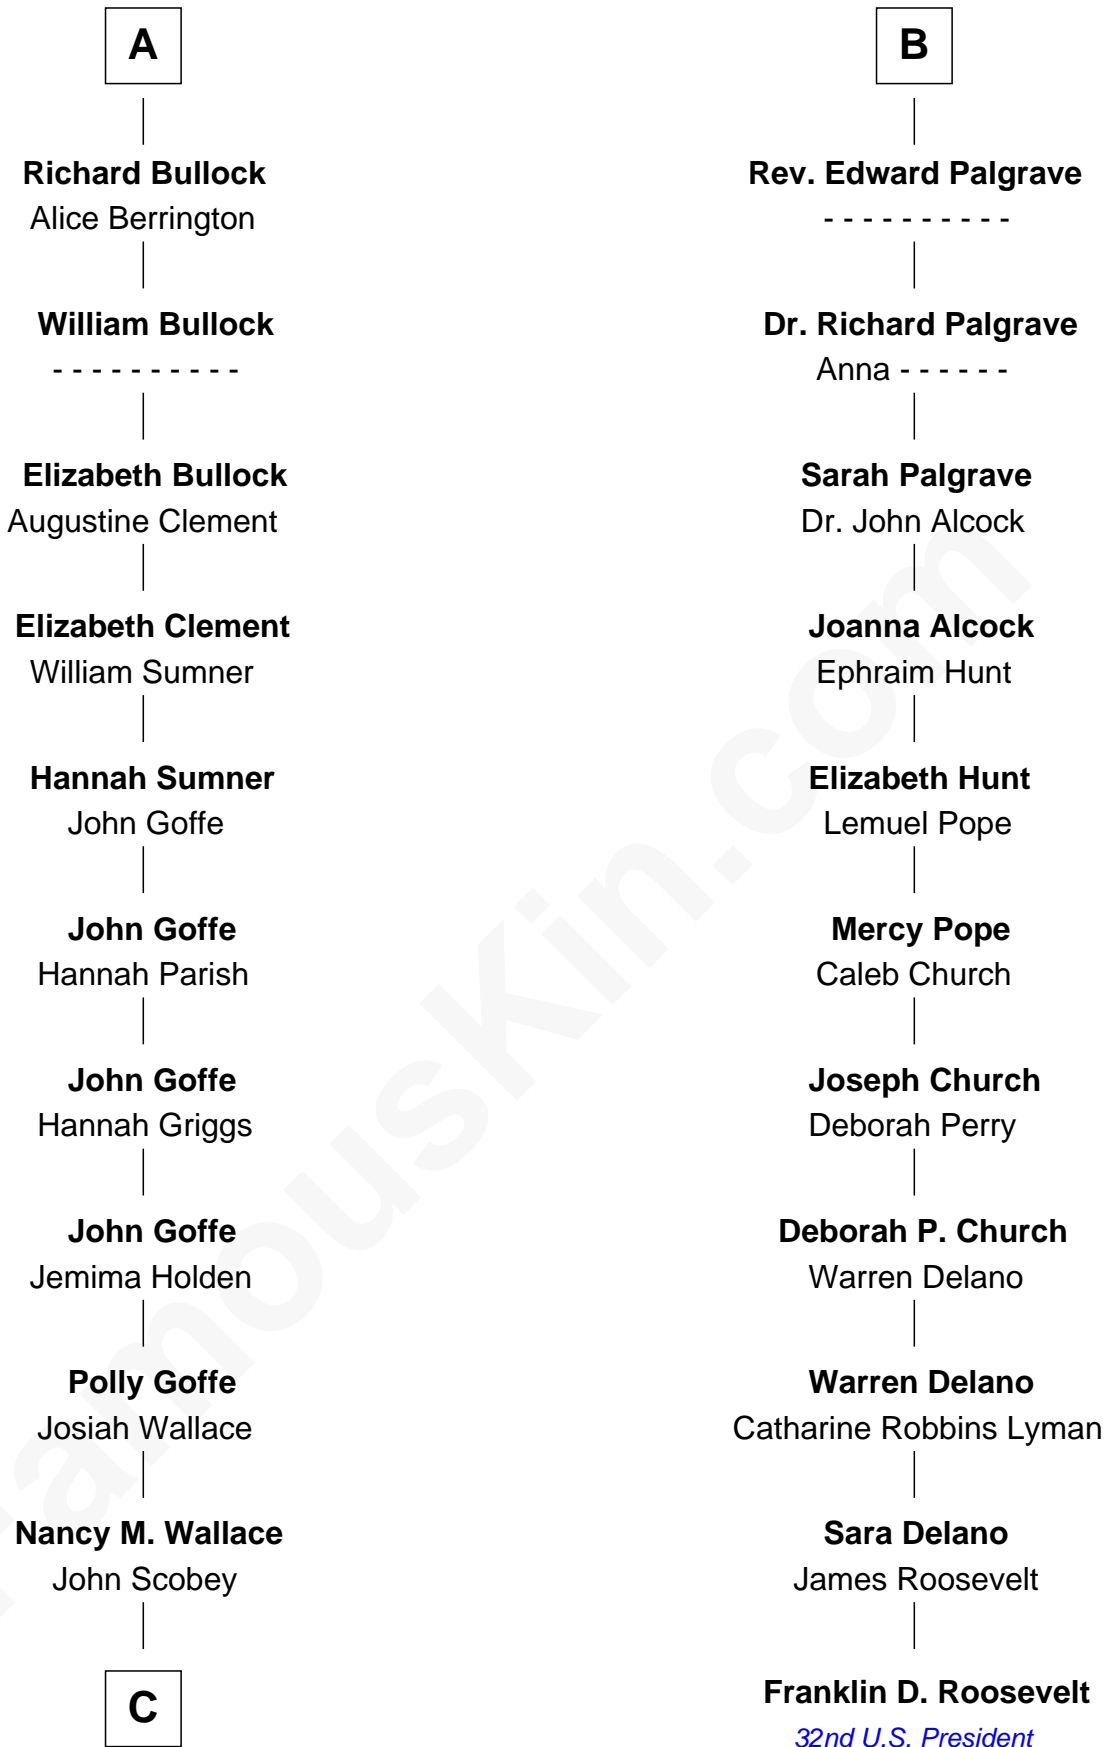

FamousKin.com

Relationship Chart of

Lou (Henry) Hoover

First Lady of President Herbert Hoover

17th cousin 2 times removed of

Franklin D. Roosevelt

32nd U.S. President

C

Philomelia Sophia Scobey

Phineas Weed

Florence Ida Weed

Charles Delano Henry

Lou (Henry) Hoover

First Lady of Herbert Hoover

FamousKin.com