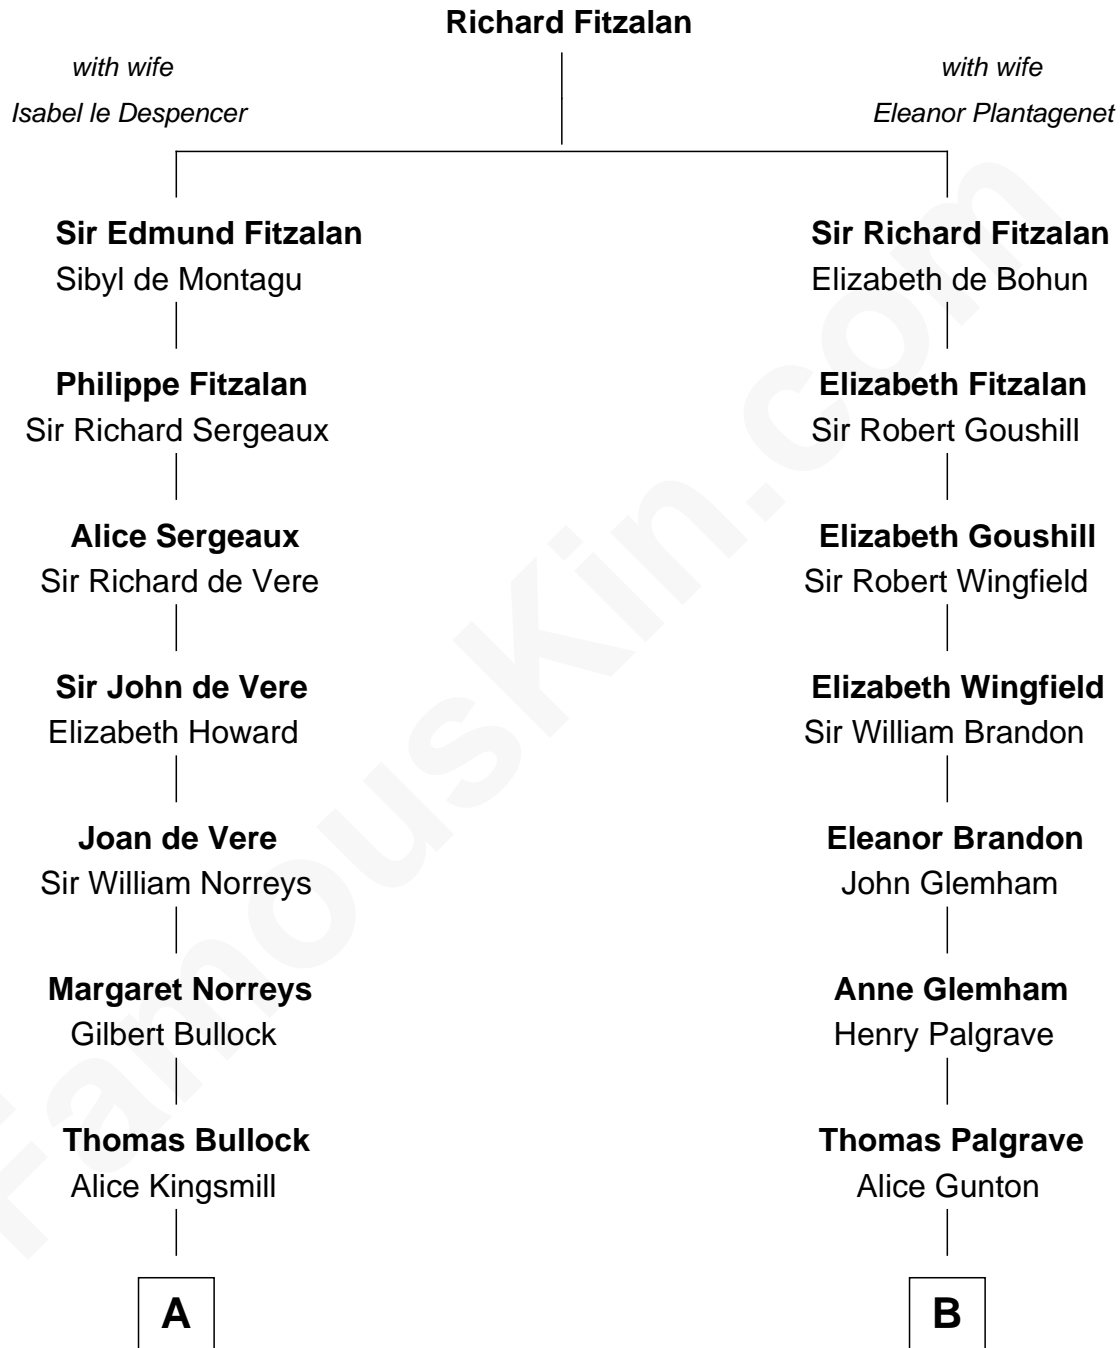

FamousKin.com

Relationship Chart of

Lou (Henry) Hoover

First Lady of President Herbert Hoover

17th cousin 2 times removed of

Franklin D. Roosevelt

32nd U.S. President

C

Philomelia Sophia Scobey

Phineas Weed

Florence Ida Weed

Charles Delano Henry

Lou (Henry) Hoover

First Lady of Herbert Hoover

FamousKin.com