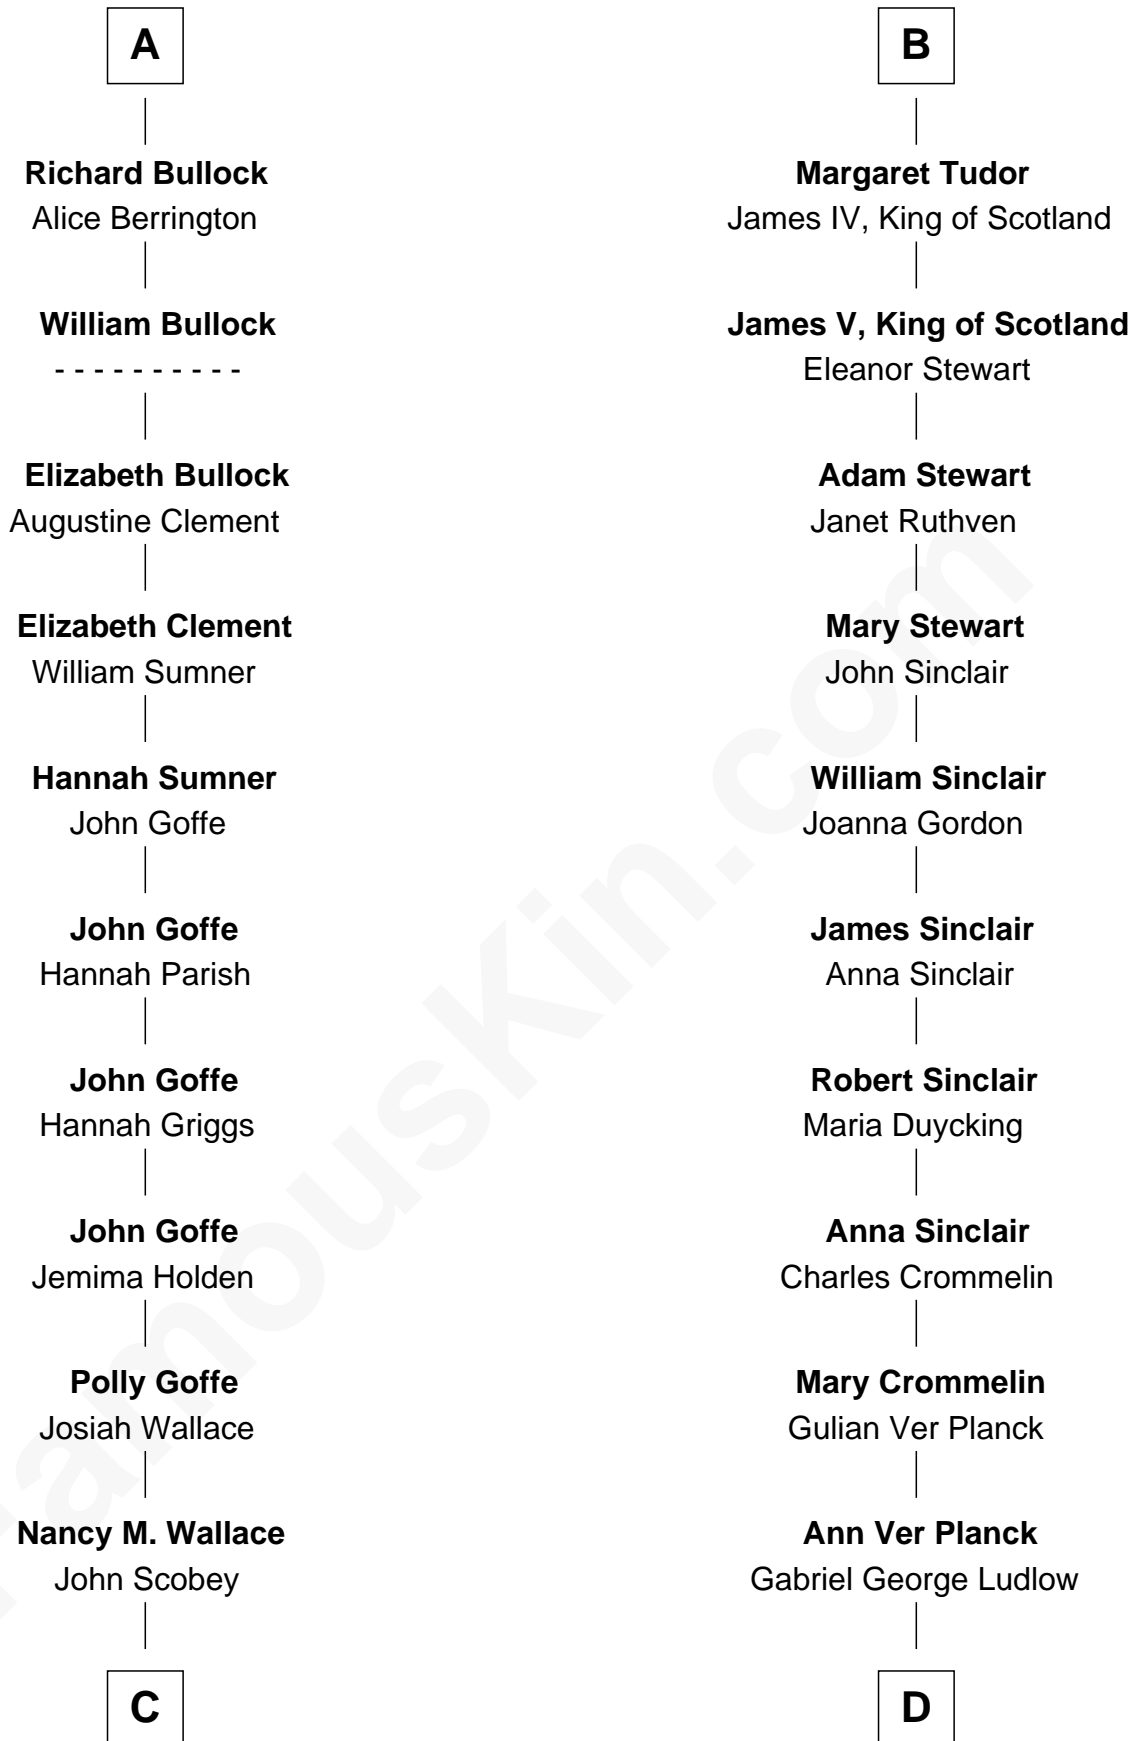

FamousKin.com

Relationship Chart of

Lou (Henry) Hoover

First Lady of President Herbert Hoover

19th cousin 2 times removed of

Eleanor Roosevelt

First Lady of President Franklin D. Roosevelt

William de Montagu
Katherine de Grandison

Sibyl de Montagu
Sir Edmund Fitzalan

Philippe Fitzalan
Sir Richard Sergeaux

Alice Sergeaux
Sir Richard de Vere

Sir John de Vere
Elizabeth Howard

Joan de Vere
Sir William Norreys

Margaret Norreys
Gilbert Bullock

Thomas Bullock
Alice Kingsmill

A

Philippa de Montagu
Sir Roger de Mortimer

Edmund Mortimer
Philippa Plantagenet

Roger Mortimer
Eleanor Holand

Anne de Mortimer
Richard of York

Sir Richard Plantagenet
Cecily Neville

Edward IV, King of England
Elizabeth Woodville

Elizabeth of York
Henry VII, King of England

B

C

Philomelia Sophia Scobey

Phineas Weed

Florence Ida Weed

Charles Delano Henry