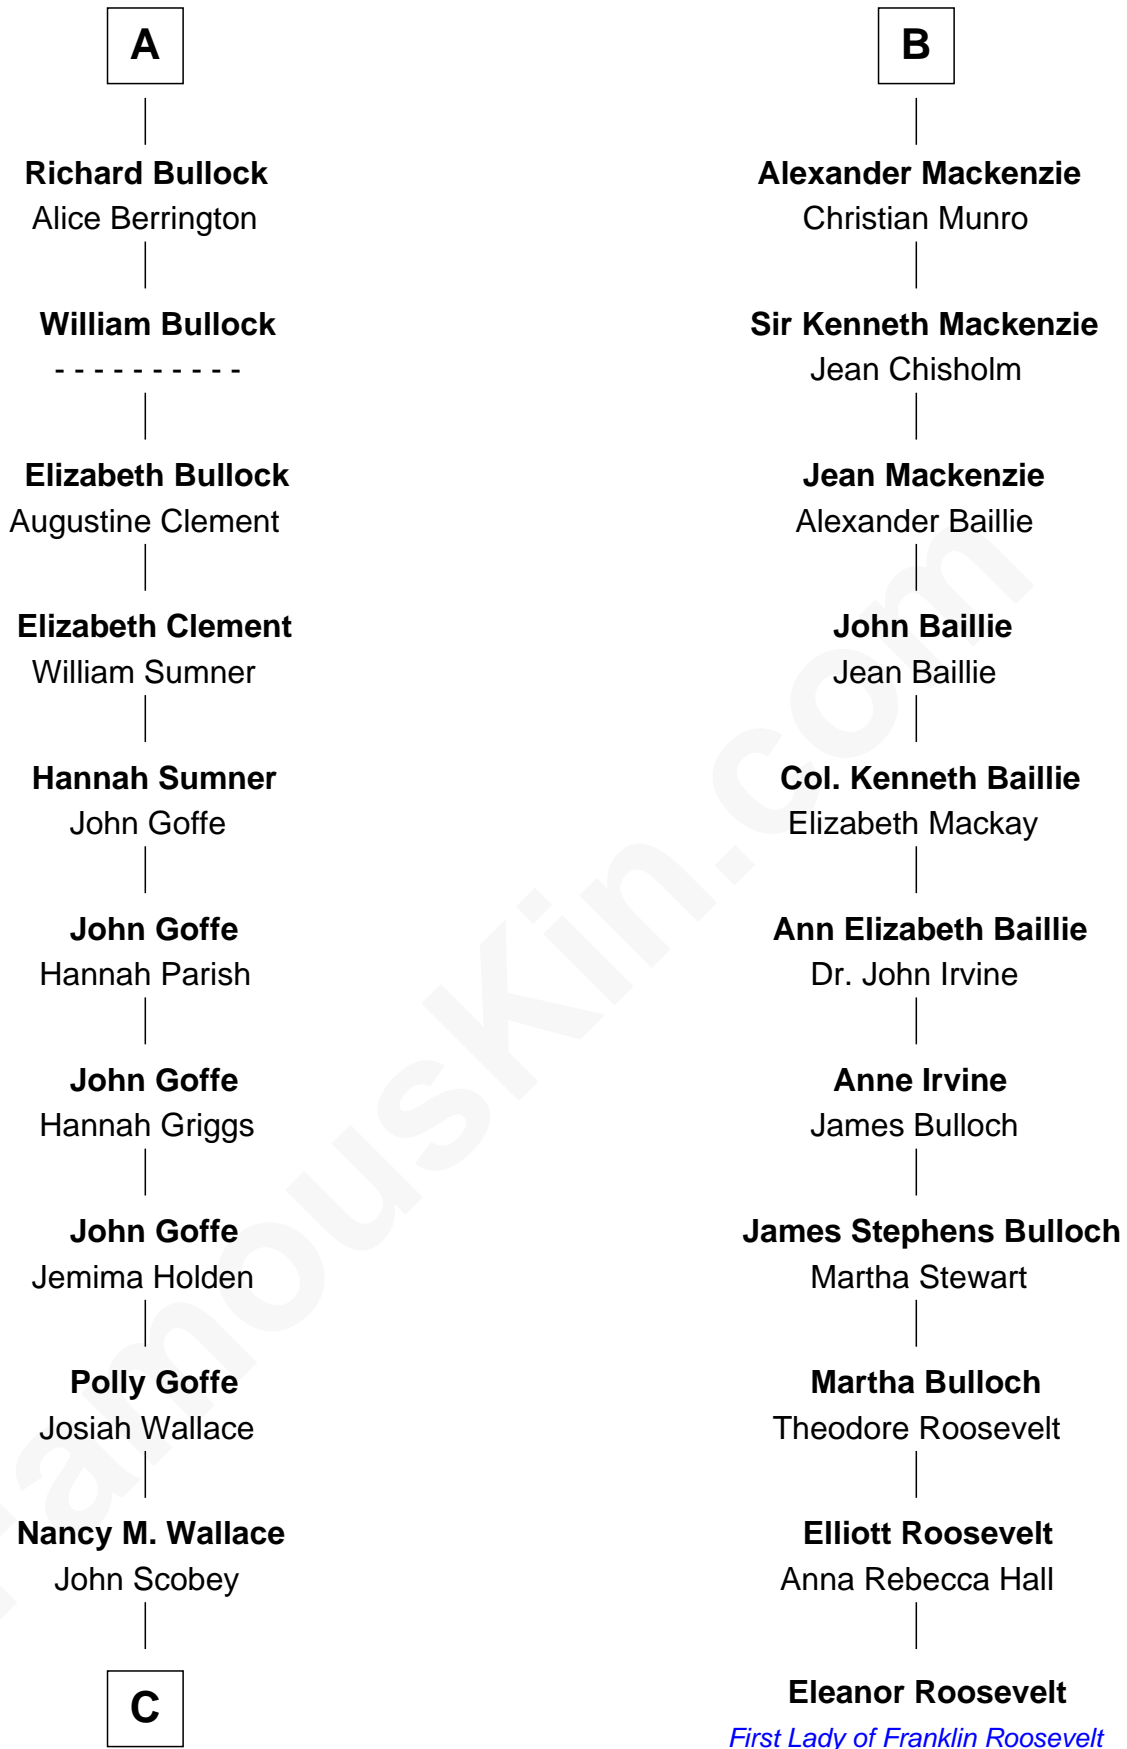

FamousKin.com

Relationship Chart of

Lou (Henry) Hoover

First Lady of President Herbert Hoover

17th cousin 2 times removed of

Eleanor Roosevelt

First Lady of President Franklin D. Roosevelt

C

Philomelia Sophia Scobey

Phineas Weed

Florence Ida Weed

Charles Delano Henry

Lou (Henry) Hoover

First Lady of Herbert Hoover

FamousKin.com