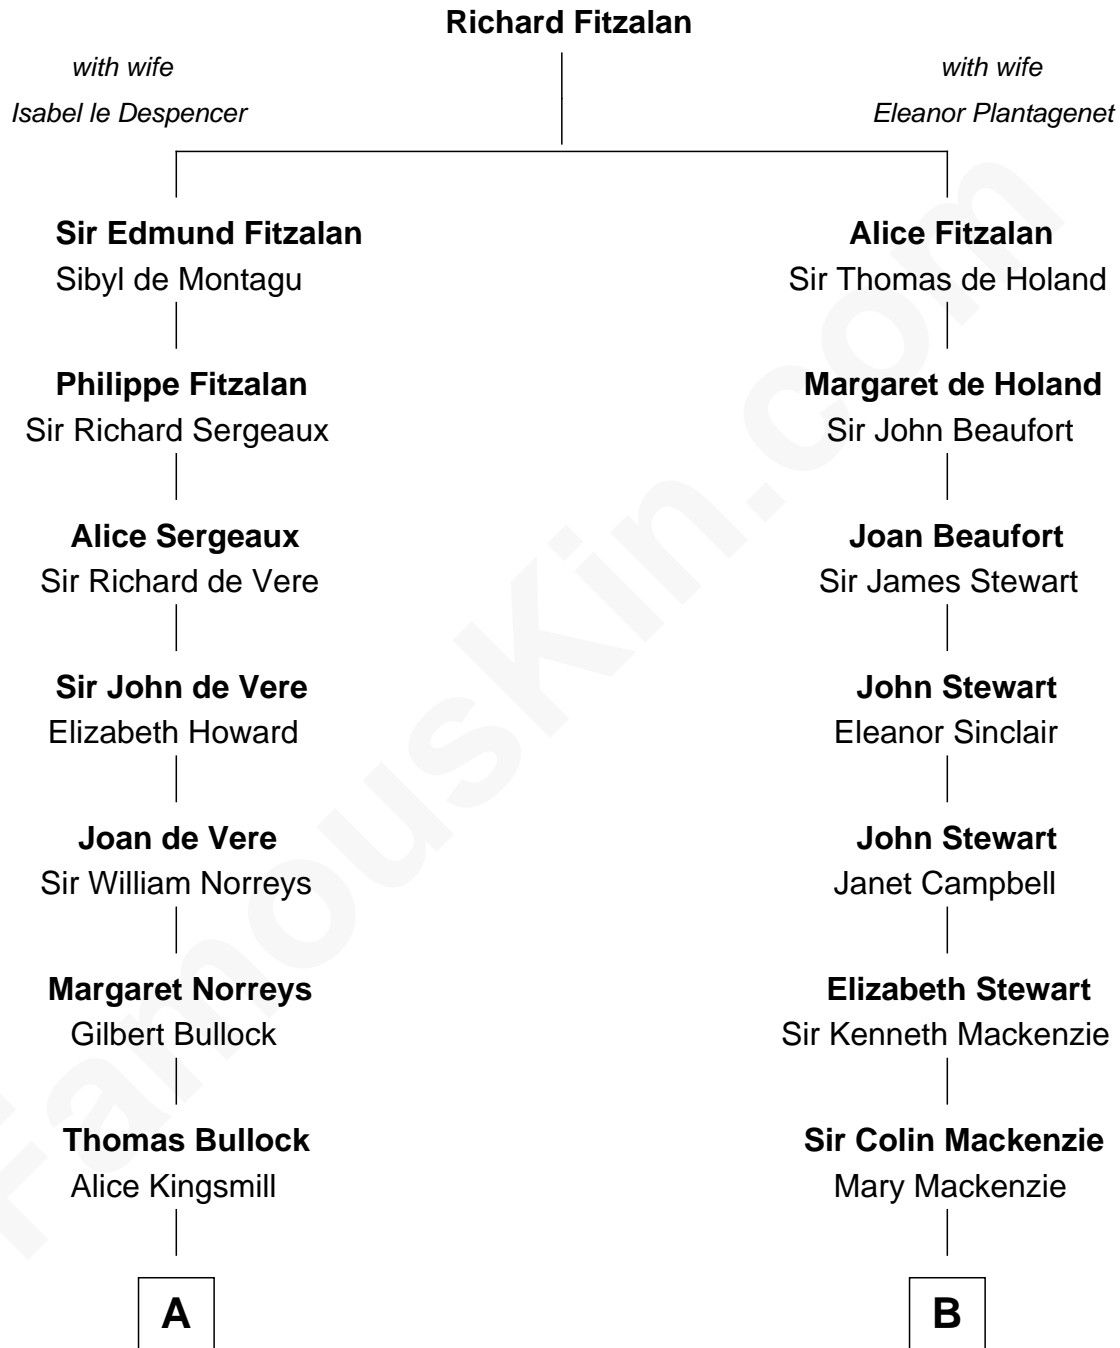

FamousKin.com

Relationship Chart of

Lou (Henry) Hoover

First Lady of President Herbert Hoover

17th cousin 2 times removed of

Eleanor Roosevelt

First Lady of President Franklin D. Roosevelt

C

Philomelia Sophia Scobey

Phineas Weed

Florence Ida Weed

Charles Delano Henry

Lou (Henry) Hoover

First Lady of Herbert Hoover

FamousKin.com