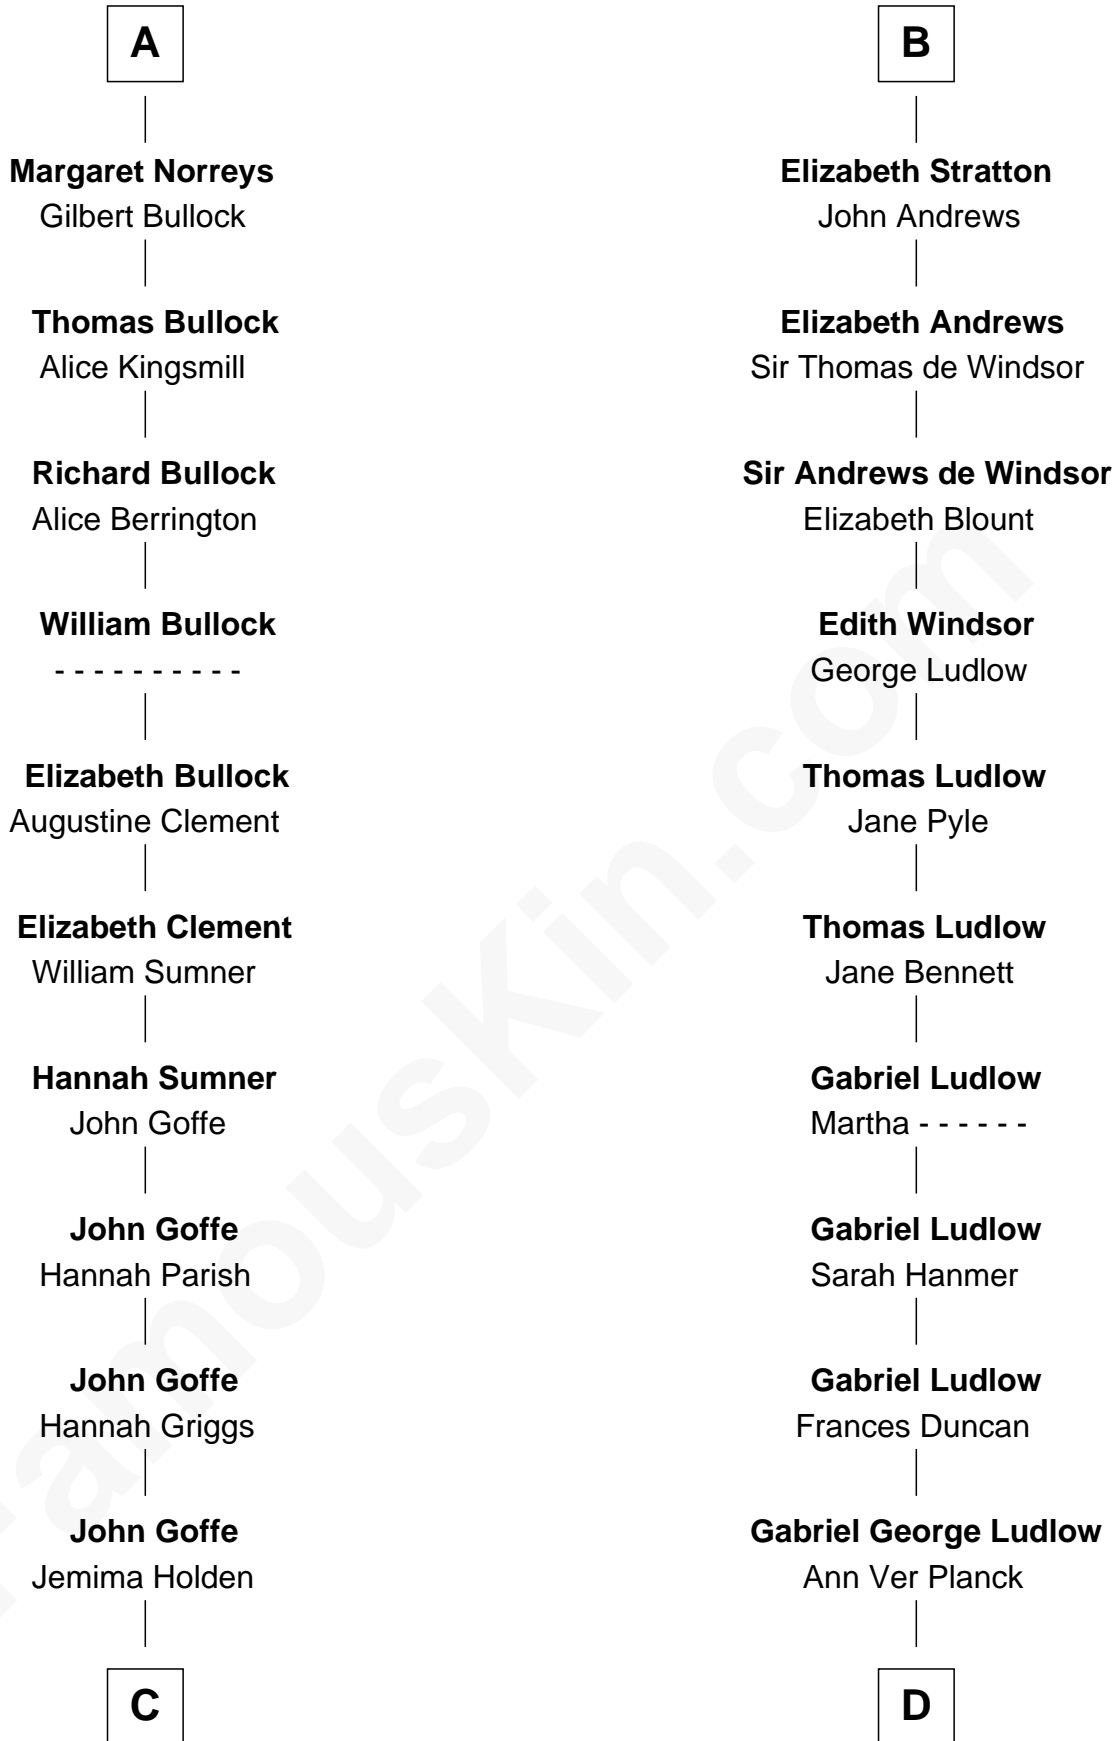

FamousKin.com

Relationship Chart of

Lou (Henry) Hoover

First Lady of President Herbert Hoover

21st cousin of

Eleanor Roosevelt

First Lady of President Franklin D. Roosevelt

C

Polly Goffe
Josiah Wallace

Nancy M. Wallace
John Scobey

Philomelia Sophia Scobey
Phineas Weed

Florence Ida Weed
Charles Delano Henry

Lou (Henry) Hoover
First Lady of Herbert Hoover

D

Gabriel Ver Planck Ludlow
Elizabeth A. Hunter

Dr. Edward Hunter Ludlow
Elizabeth Livingston

Mary Livingston Ludlow
Valentine Gill Hall

Anna Rebecca Hall
Elliott Roosevelt

Eleanor Roosevelt
First Lady of Franklin Roosevelt