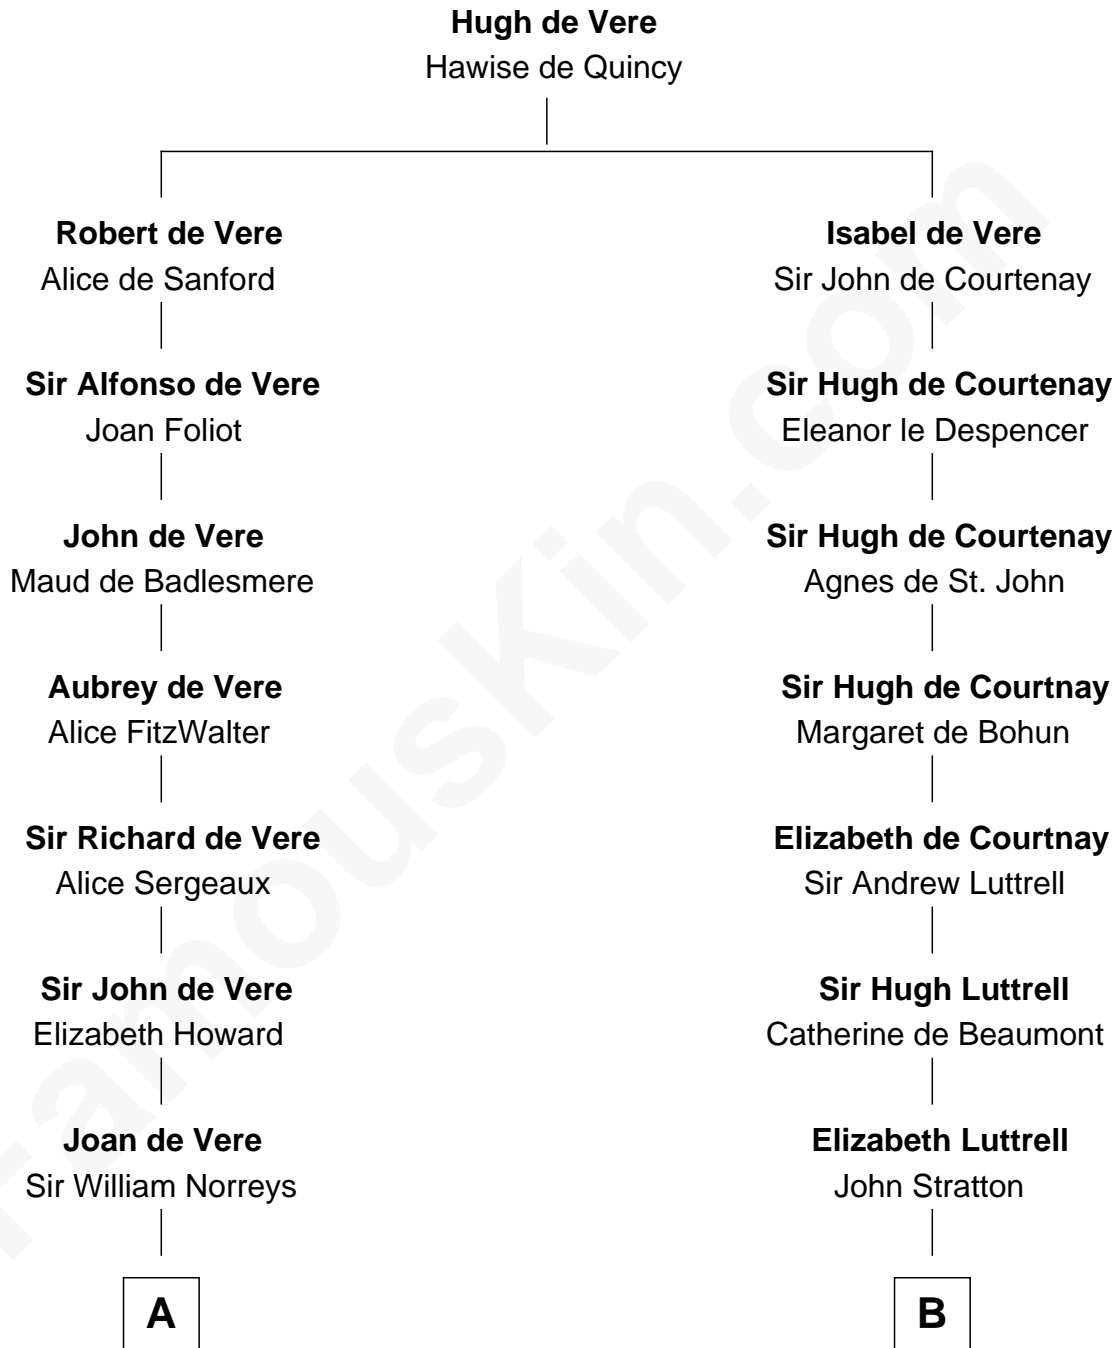

FamousKin.com

Relationship Chart of

Lou (Henry) Hoover

First Lady of President Herbert Hoover

21st cousin of

Eleanor Roosevelt

First Lady of President Franklin D. Roosevelt

C

Polly Goffe
Josiah Wallace

Nancy M. Wallace
John Scobey

Philomelia Sophia Scobey
Phineas Weed

Florence Ida Weed
Charles Delano Henry

Lou (Henry) Hoover
First Lady of Herbert Hoover

D

Gabriel Ver Planck Ludlow
Elizabeth A. Hunter

Dr. Edward Hunter Ludlow
Elizabeth Livingston

Mary Livingston Ludlow
Valentine Gill Hall

Anna Rebecca Hall
Elliott Roosevelt

Eleanor Roosevelt
First Lady of Franklin Roosevelt