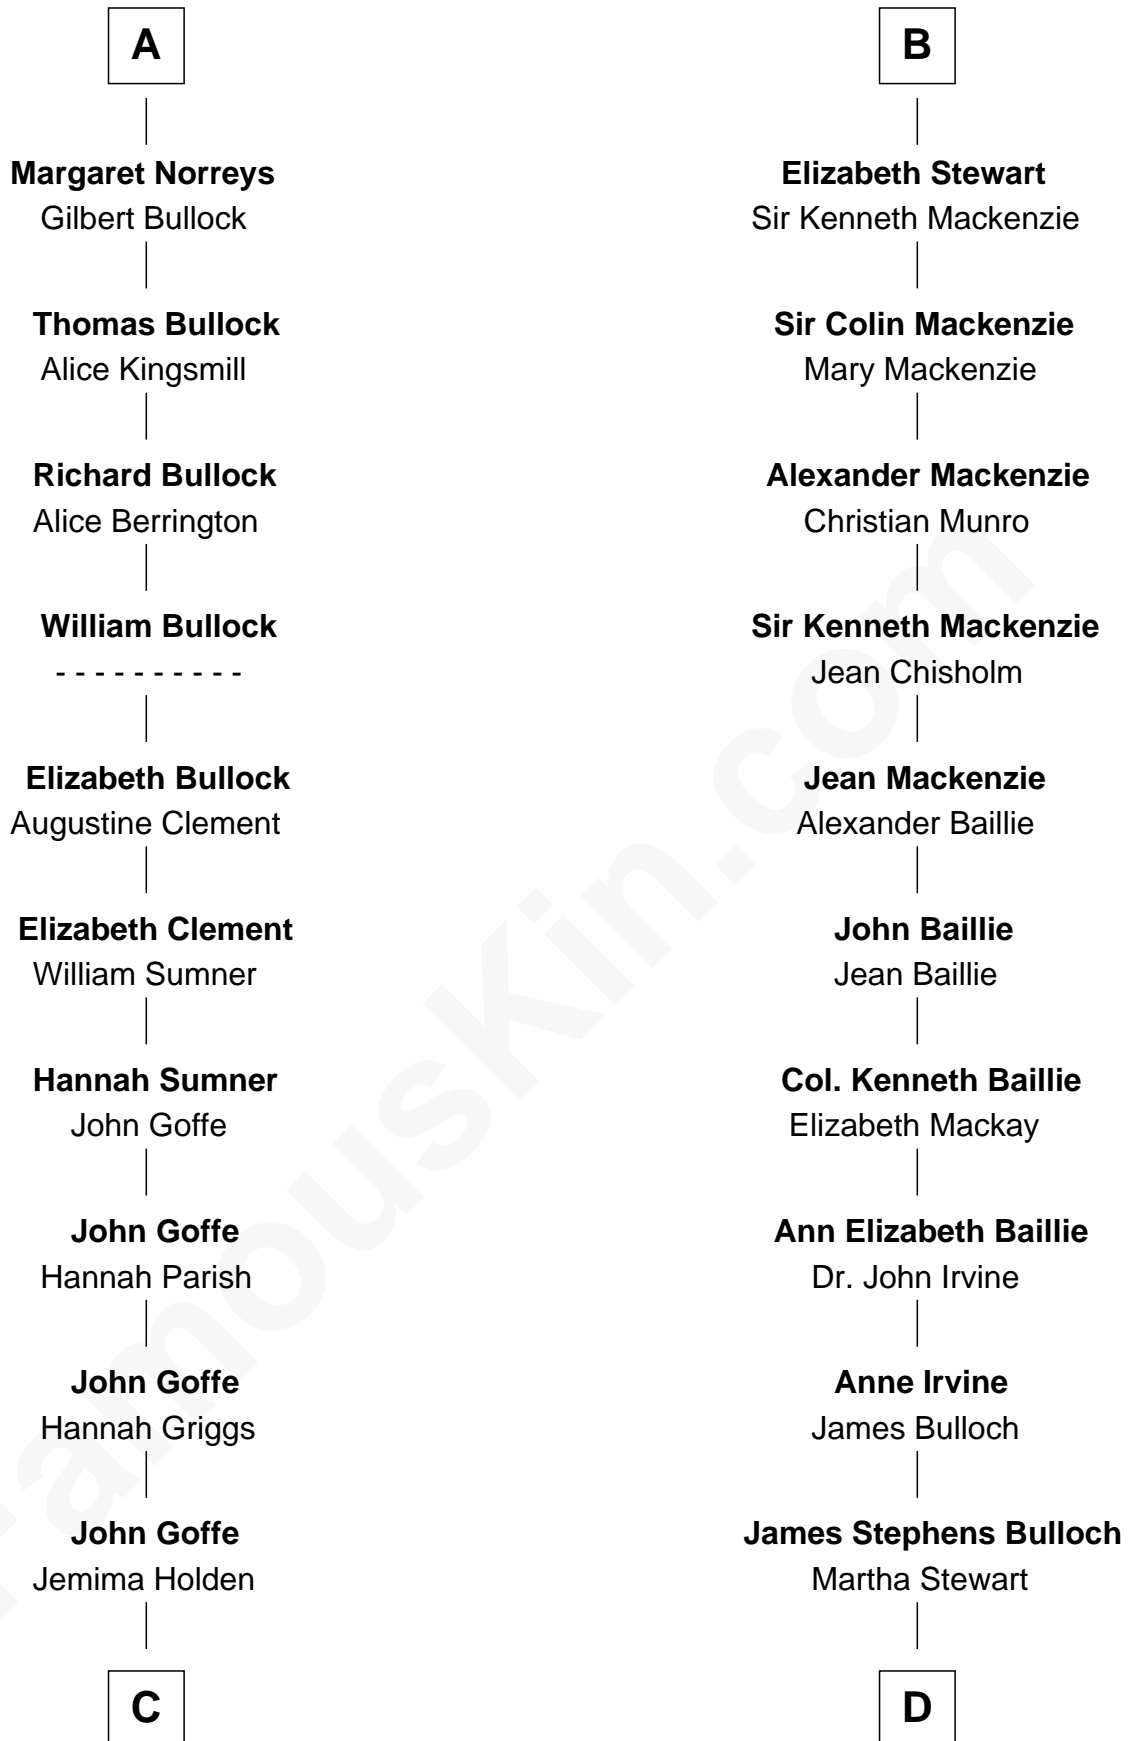

FamousKin.com

Relationship Chart of

Lou (Henry) Hoover

First Lady of President Herbert Hoover

18th cousin 3 times removed of

Theodore Roosevelt

26th U.S. President

C

Polly Goffe
Josiah Wallace

Nancy M. Wallace
John Scobey

Philomelia Sophia Scobey
Phineas Weed

Florence Ida Weed
Charles Delano Henry

Lou (Henry) Hoover
First Lady of Herbert Hoover

D

Martha Bulloch
Theodore Roosevelt

Theodore Roosevelt
26th U.S. President

FamousKin.com