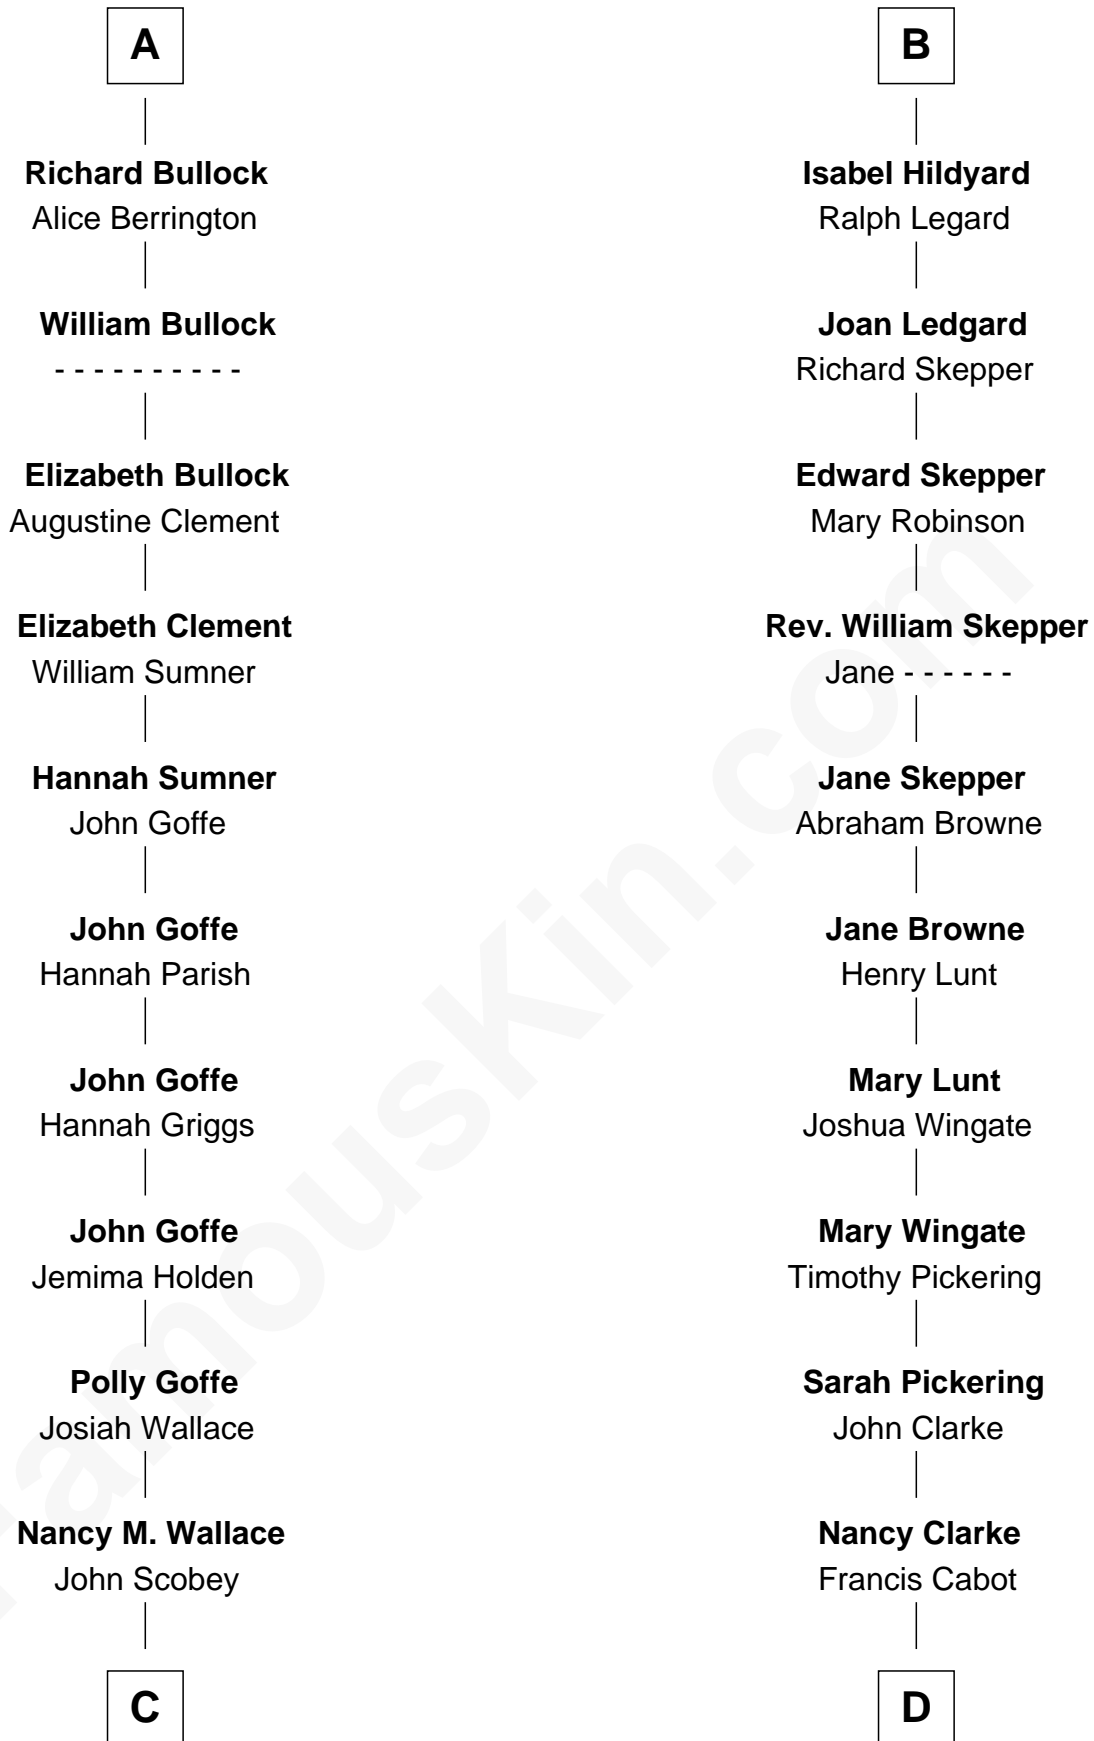

FamousKin.com

Relationship Chart of

Lou (Henry) Hoover

First Lady of President Herbert Hoover

19th cousin 1 time removed of

Alice (Lee) Roosevelt

First Wife of President Theodore Roosevelt

William de Montagu
Katherine de Grandison

Sibyl de Montagu
Sir Edmund Fitzalan

Philippe Fitzalan
Sir Richard Sergeaux

Alice Sergeaux
Sir Richard de Vere

Sir John de Vere
Elizabeth Howard

Joan de Vere
Sir William Norreys

Margaret Norreys
Gilbert Bullock

Thomas Bullock
Alice Kingsmill

A

Philippa de Montagu
Sir Roger de Mortimer

Edmund Mortimer
Philippa Plantagenet

Elizabeth Mortimer
Sir Henry Percy

Elizabeth Percy
Sir John Clifford

Mary Clifford
Sir Philip Wentworth

Elizabeth Wentworth
Sir Martin de la See

Joan de la See
Sir Piers Hildyard

B

C

Philomelia Sophia Scobey

Phineas Weed

Florence Ida Weed

Charles Delano Henry