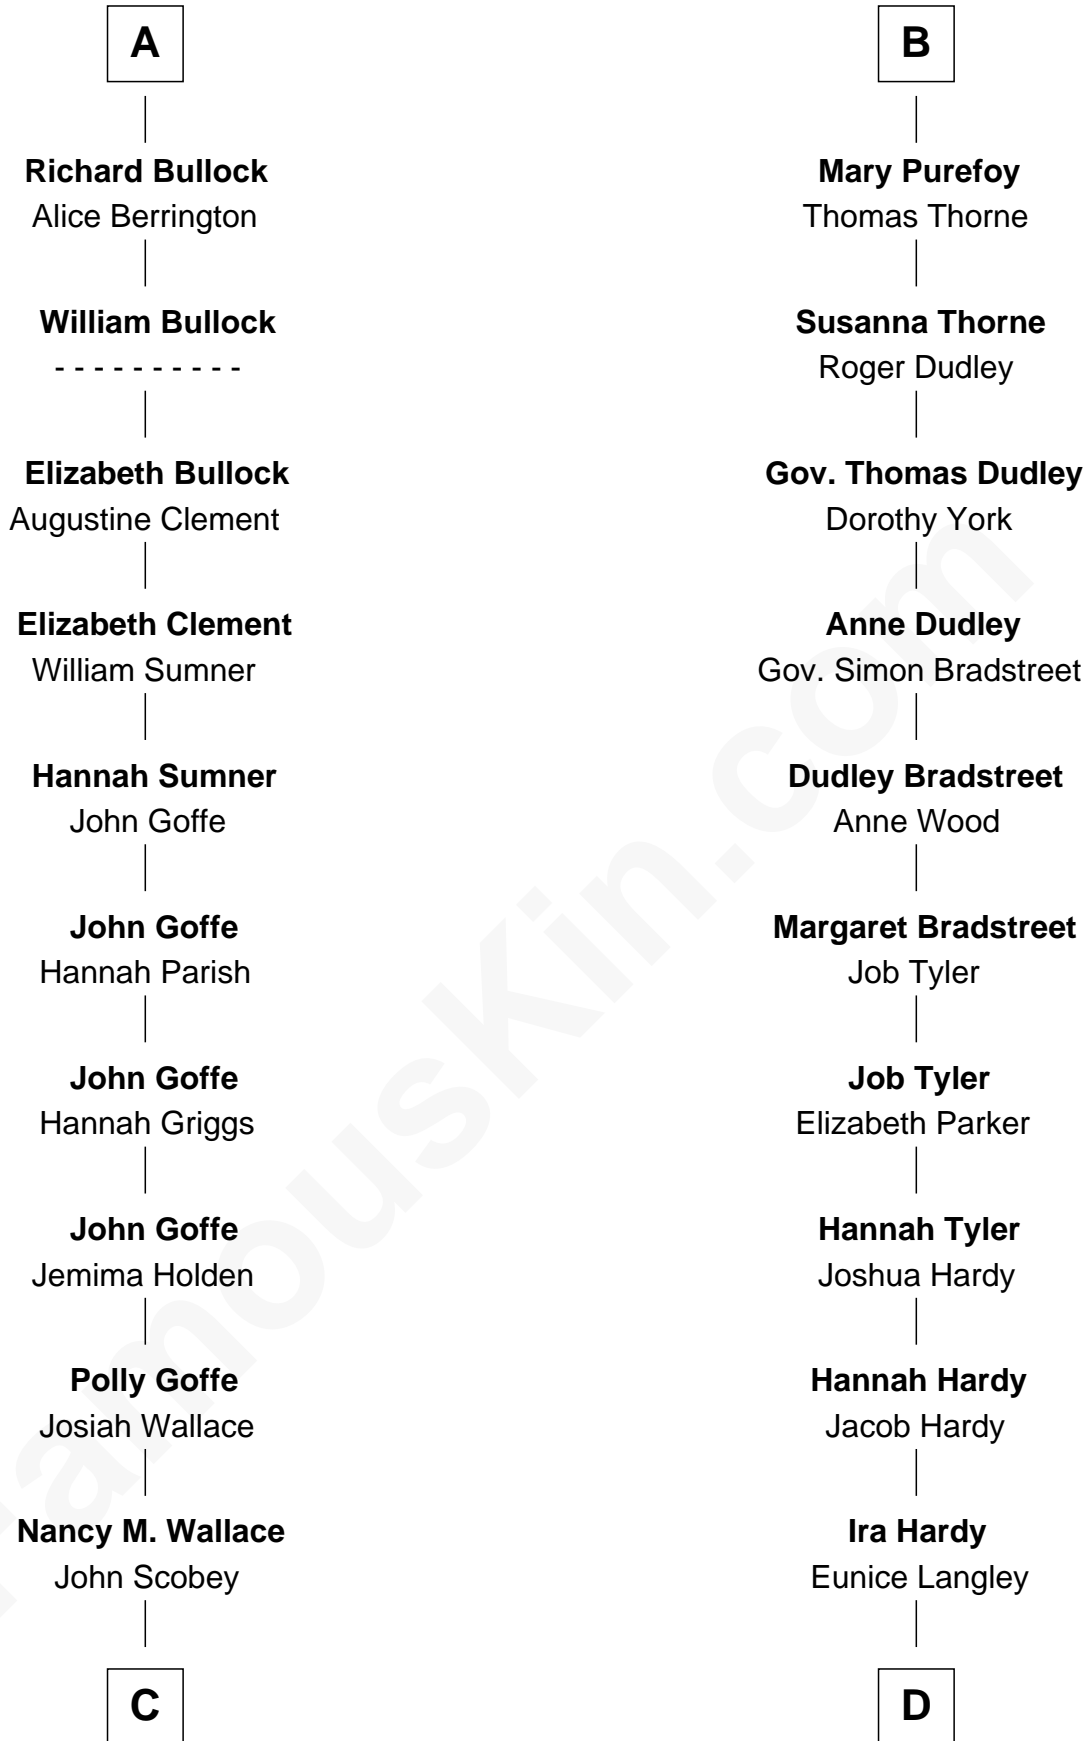

FamousKin.com

Relationship Chart of

Lou (Henry) Hoover

First Lady of President Herbert Hoover

19th cousin 2 times removed of

James Taylor
Singer-Songwriter

Sir John Howard
Alice de Bois

Sir Robert Howard
Margaret de Scales

Sir John Howard
Margaret de Plaiz

Sir John Howard
Joan Walton

Elizabeth Howard
Sir John de Vere

Joan de Vere
Sir William Norreys

Margaret Norreys
Gilbert Bullock

Thomas Bullock
Alice Kingsmill

A

Joan Howard
Sir Peter de Brewes

Beatrice Brewes
Sir Hugh Shirley

Sir Ralph Shirley
Joan Basset

Beatrice Shirley
John Brome

Isabel Brome
John Denton

Alice Denton
Nicholas Purefoy

Edward Purefoy
Anne Fettiplace

B

C

Willard Knox

Fred Charles Knox

Ruth Elizabeth Collins

Ella Angelique Knox

Henry Herman Woodard

Gertrude Arline Woodard

Dr. Isaac Montrose Taylor

James Taylor