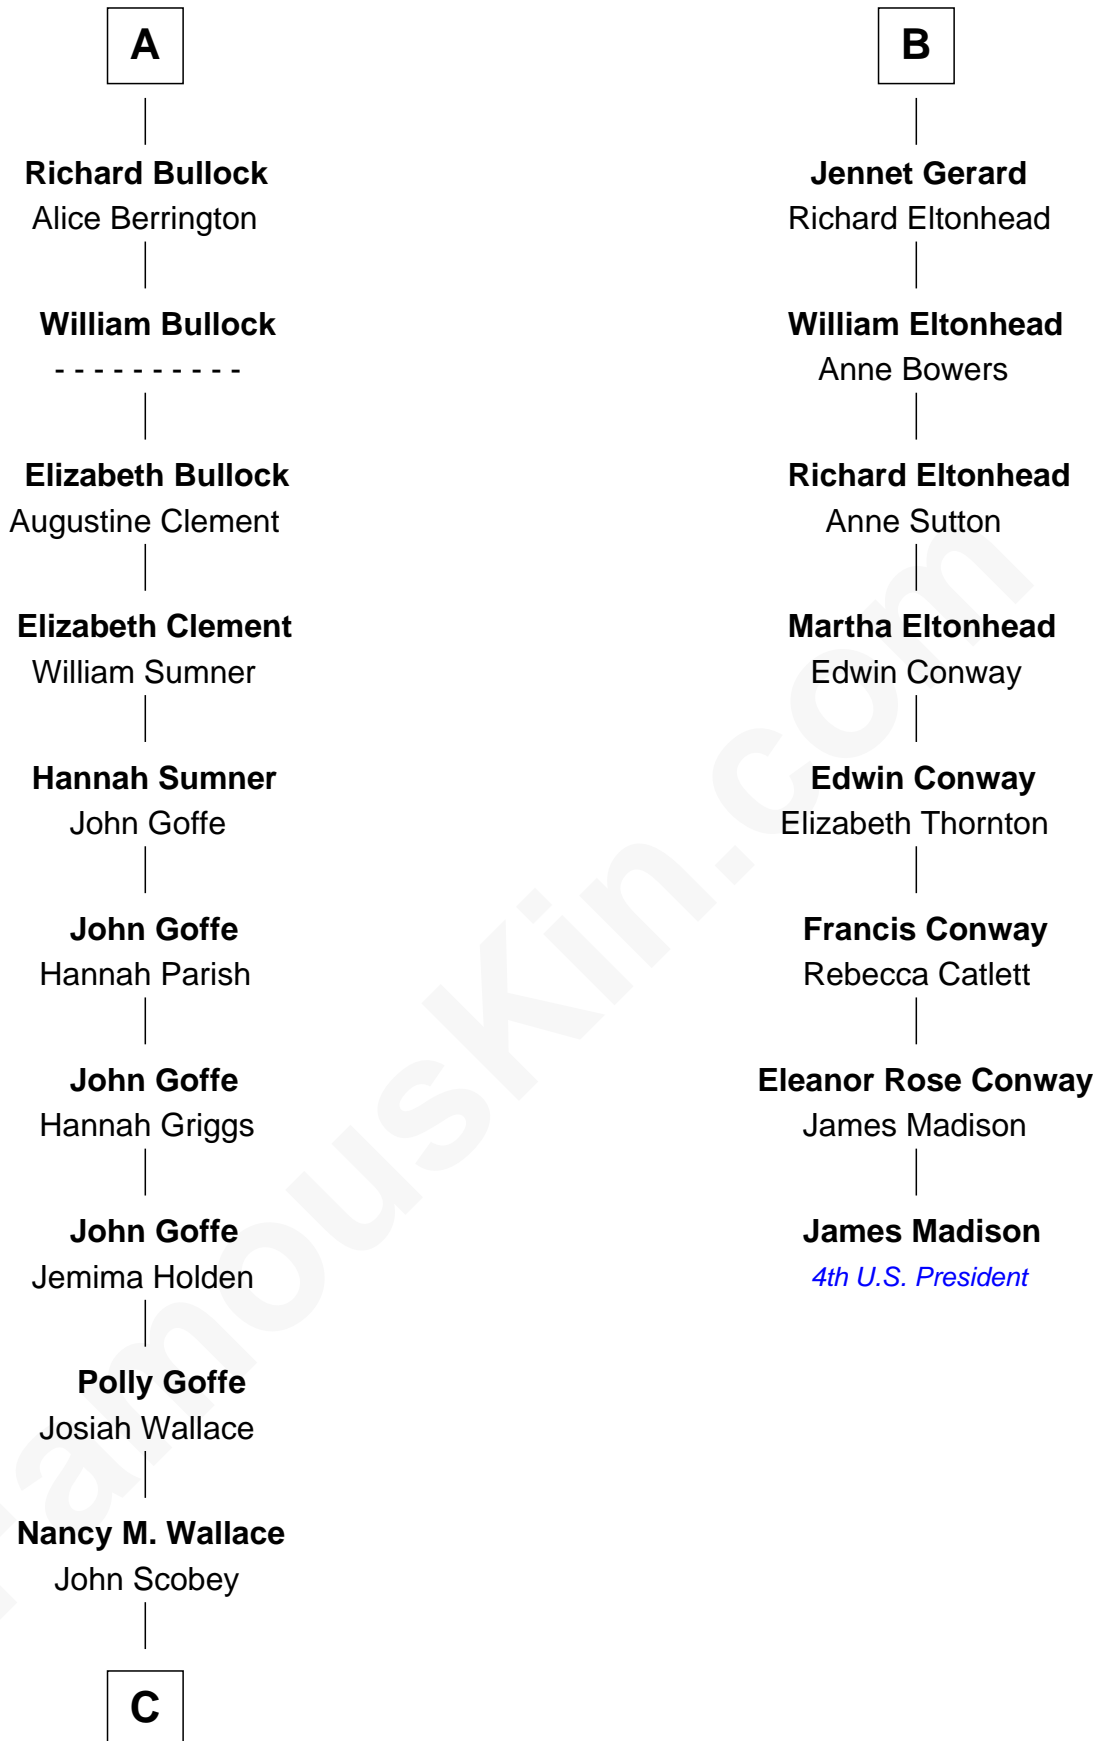

FamousKin.com

Relationship Chart of

Lou (Henry) Hoover

First Lady of President Herbert Hoover

14th cousin 5 times removed of

James Madison

4th U.S. President

C

Philomelia Sophia Scobey

Phineas Weed

Florence Ida Weed

Charles Delano Henry

Lou (Henry) Hoover

First Lady of Herbert Hoover

FamousKin.com