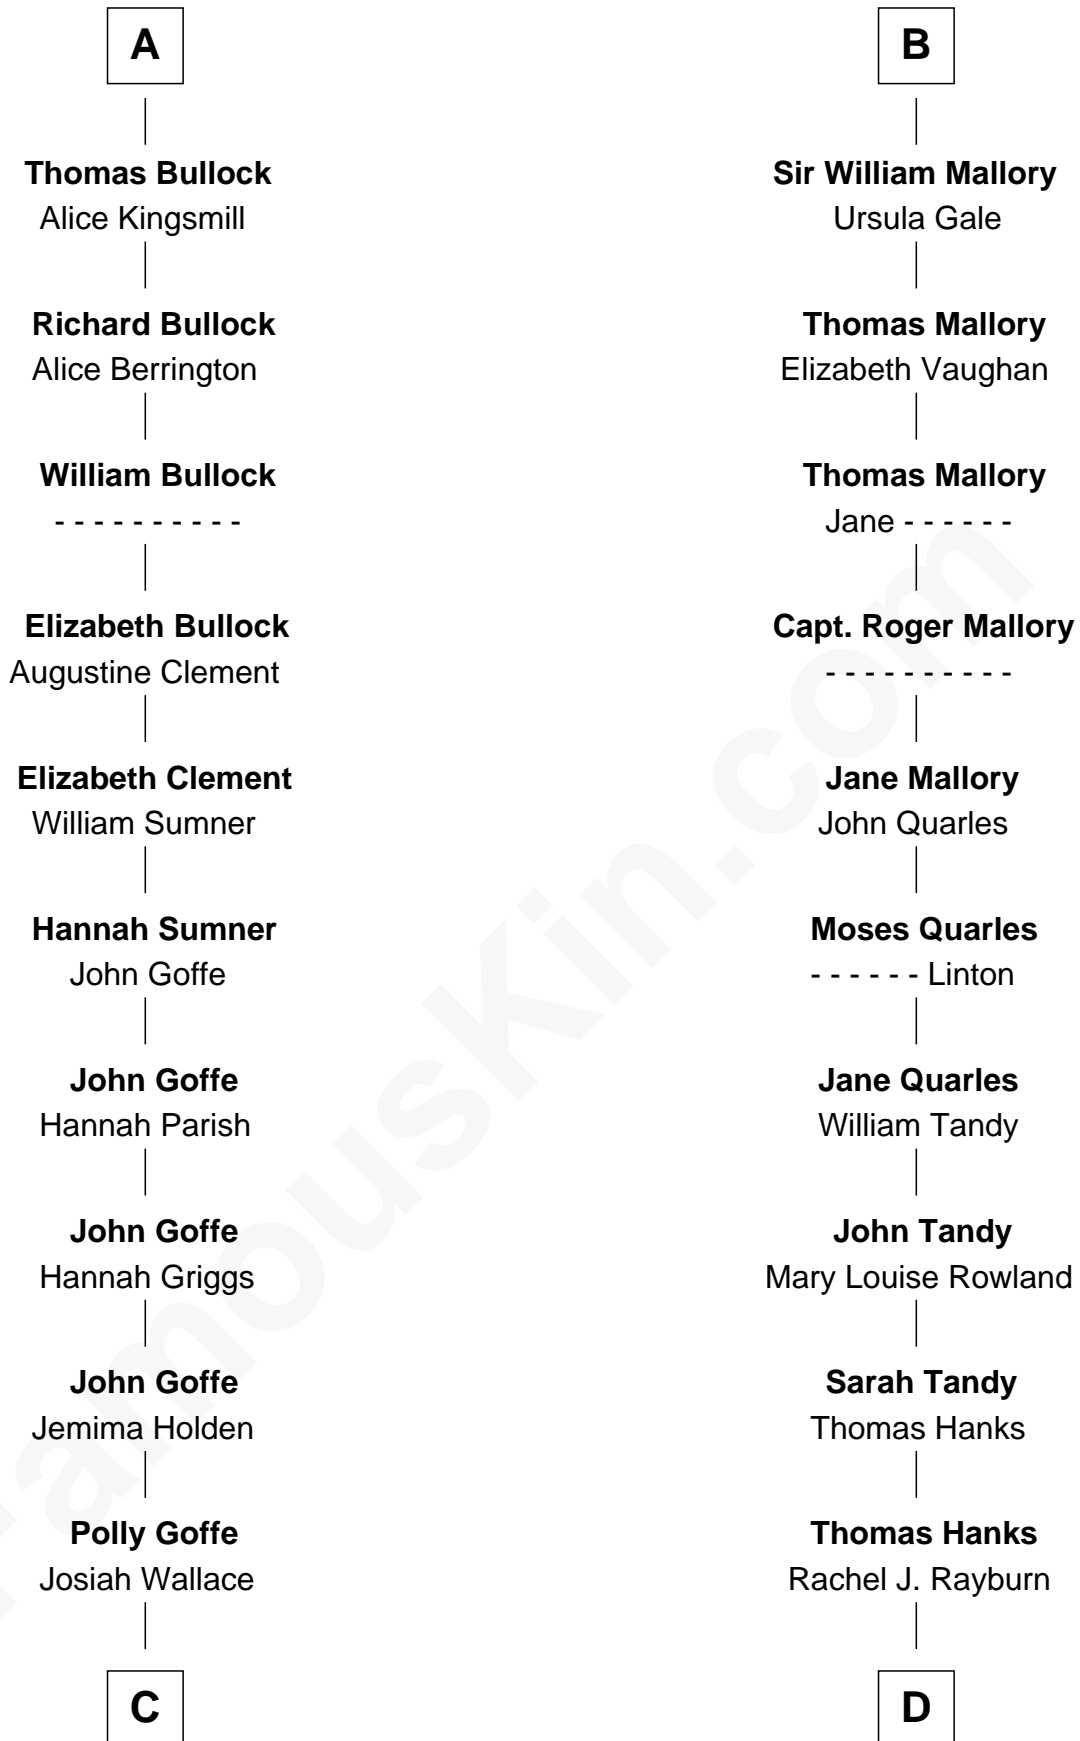

FamousKin.com

Relationship Chart of

Lou (Henry) Hoover

First Lady of President Herbert Hoover

20th cousin of

Tom Hanks
Movie Actor

Edmund Fitzalan
Alice de Warenne

Richard Fitzalan
Isabel le Despencer

Sir Edmund Fitzalan
Sibyl de Montagu

Philippe Fitzalan
Sir Richard Sergeaux

Alice Sergeaux
Sir Richard de Vere

Sir John de Vere
Elizabeth Howard

Joan de Vere
Sir William Norreys

Margaret Norreys
Gilbert Bullock

A

Aline Fitzalan

Sir Roger le Strange

Lucy le Strange
Sir William Willoughby

Margery Willoughby
Sir William FitzHugh

Lora FitzHugh
Sir John Constable

Joan Constable
Sir William Mallory

Sir John Mallory
Margaret Thwaites

Sir William Mallory
Jane Norton

B

C

Nancy M. Wallace

John Scobey

Philomelia Sophia Scobey

Phineas Weed

Florence Ida Weed