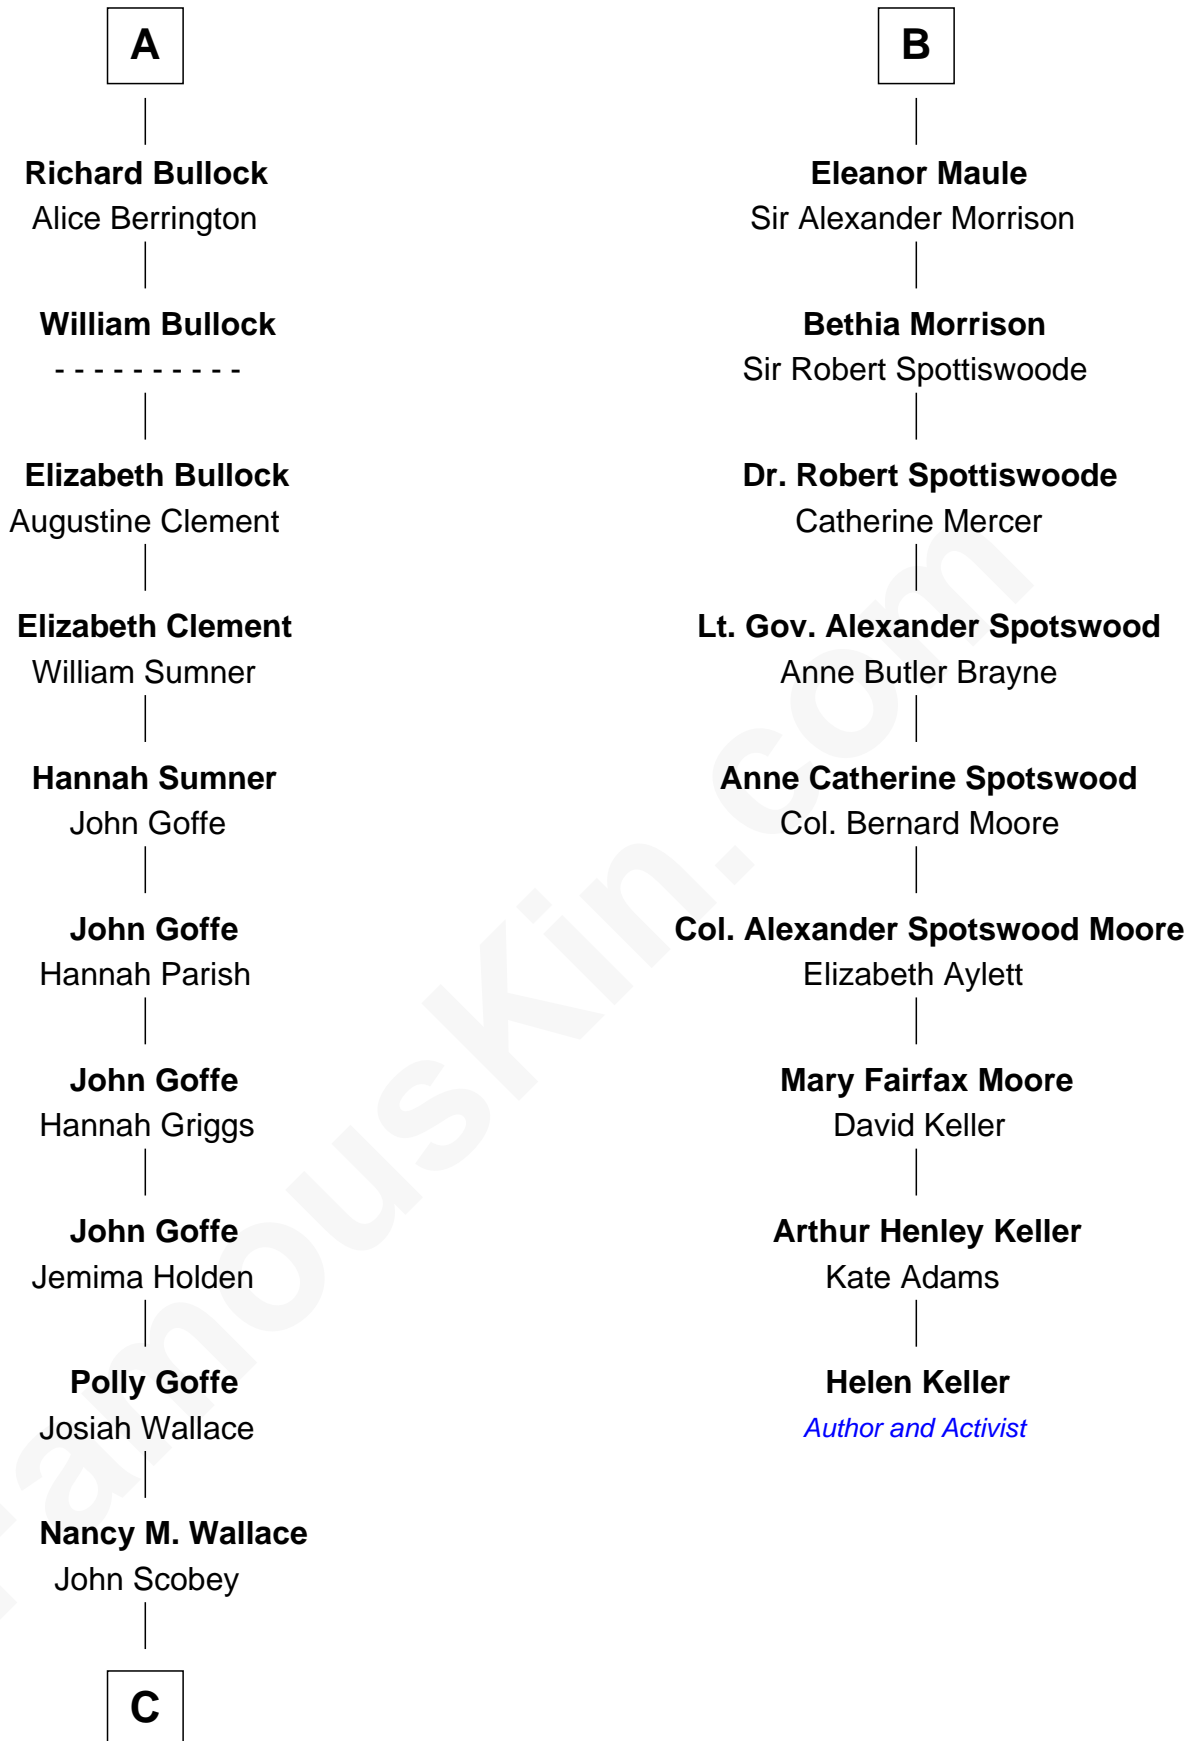

FamousKin.com

Relationship Chart of

Lou (Henry) Hoover

First Lady of President Herbert Hoover

15th cousin 4 times removed of

Helen Keller

Author and Activist

C

Philomelia Sophia Scobey

Phineas Weed

Florence Ida Weed

Charles Delano Henry

Lou (Henry) Hoover

First Lady of Herbert Hoover

FamousKin.com