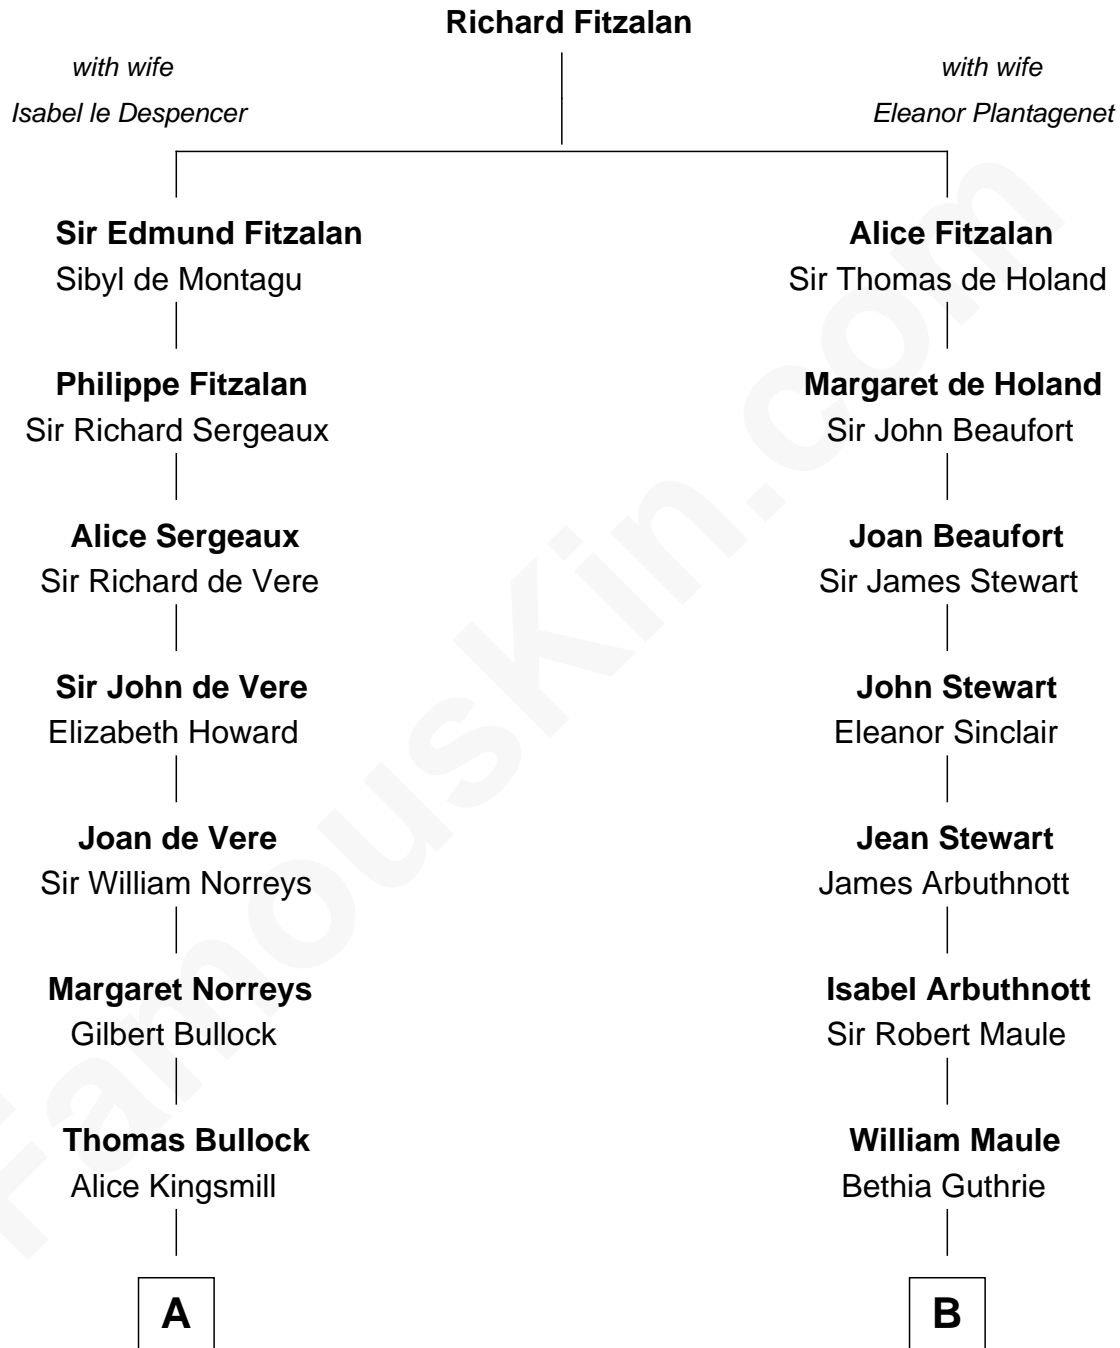

FamousKin.com

Relationship Chart of

Lou (Henry) Hoover

First Lady of President Herbert Hoover

15th cousin 4 times removed of

Helen Keller

Author and Activist

C

Philomelia Sophia Scobey

Phineas Weed

Florence Ida Weed

Charles Delano Henry

Lou (Henry) Hoover

First Lady of Herbert Hoover

FamousKin.com